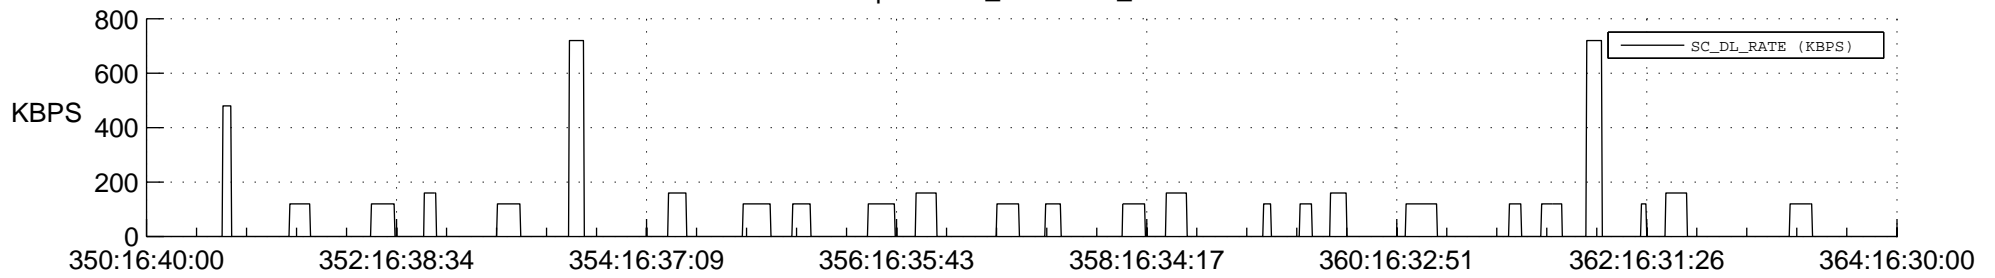

STEREO BEHIND SSR PCT Full Prediction

SWAVES_Percent_Full_Prediction

IMPACT_Percent_Full_Prediction

PLASTIC_Percent_Full_Prediction

Spacecraft_DownLink_Rate

Ground Time (2013:350:16:40:00.000 -2013:364:16:30:00.000)