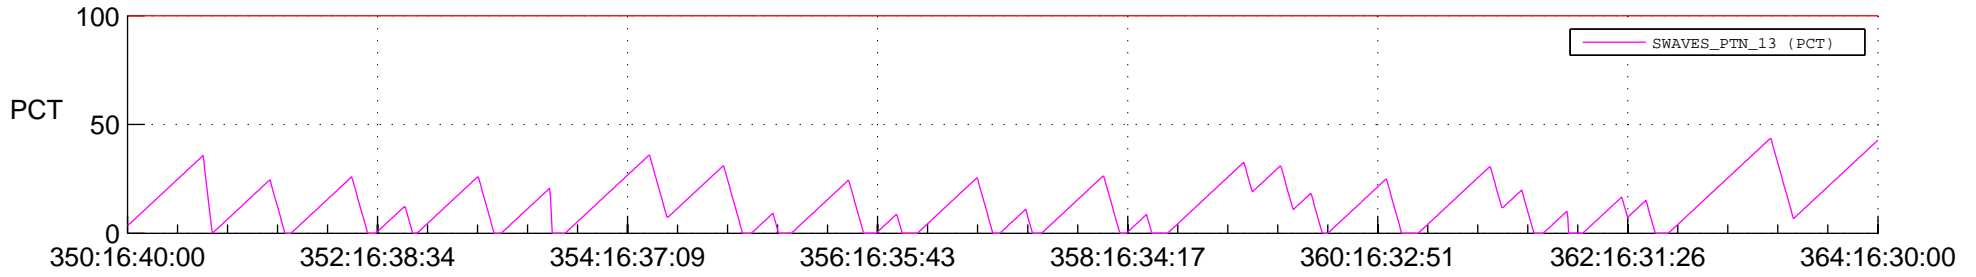

STEREO BEHIND SSR PCT Full Prediction

SWAVES_Percent_Full_Prediction

IMPACT_Percent_Full_Prediction

PLASTIC_Percent_Full_Prediction

Spacecraft_DownLink_Rate

Ground Time (2013:350:16:40:00.000 -2013:364:16:30:00.000)