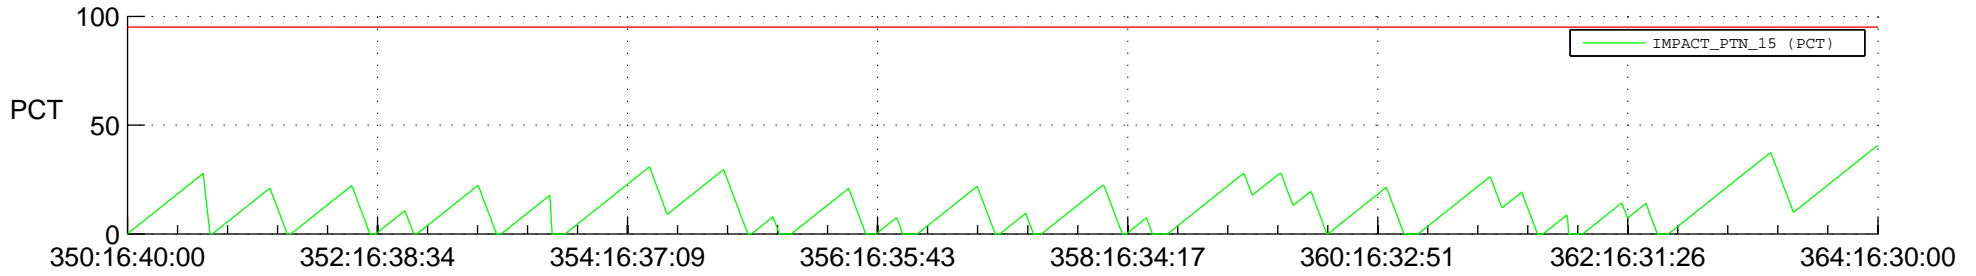

STEREO BEHIND SSR PCT Full Prediction

SWAVES_Percent_Full_Prediction

IMPACT_Percent_Full_Prediction

PLASTIC_Percent_Full_Prediction

Spacecraft_DownLink_Rate

Ground Time (2013:350:16:40:00.000 -2013:364:16:30:00.000)