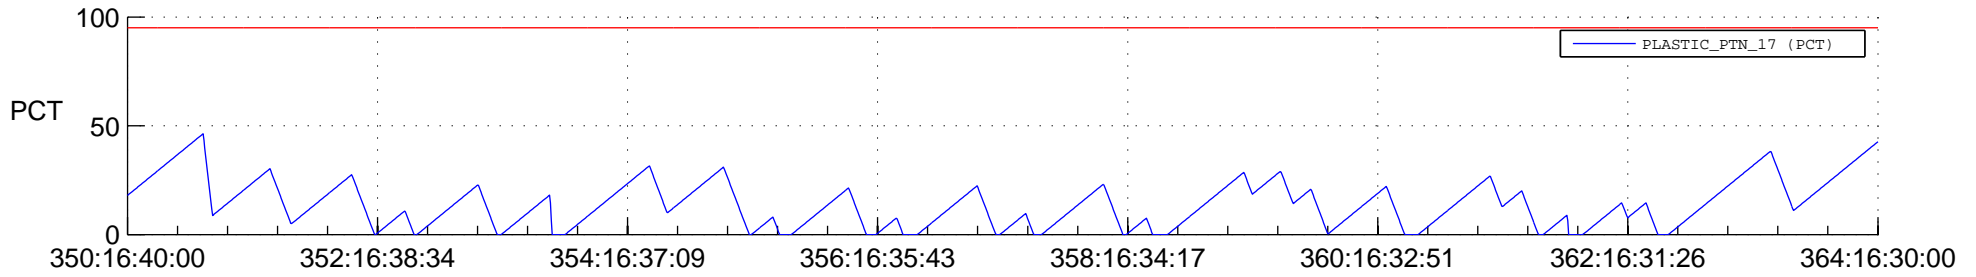

STEREO BEHIND SSR PCT Full Prediction

SWAVES_Percent_Full_Prediction

IMPACT_Percent_Full_Prediction

PLASTIC_Percent_Full_Prediction

Spacecraft_DownLink_Rate

Ground Time (2013:350:16:40:00.000 -2013:364:16:30:00.000)