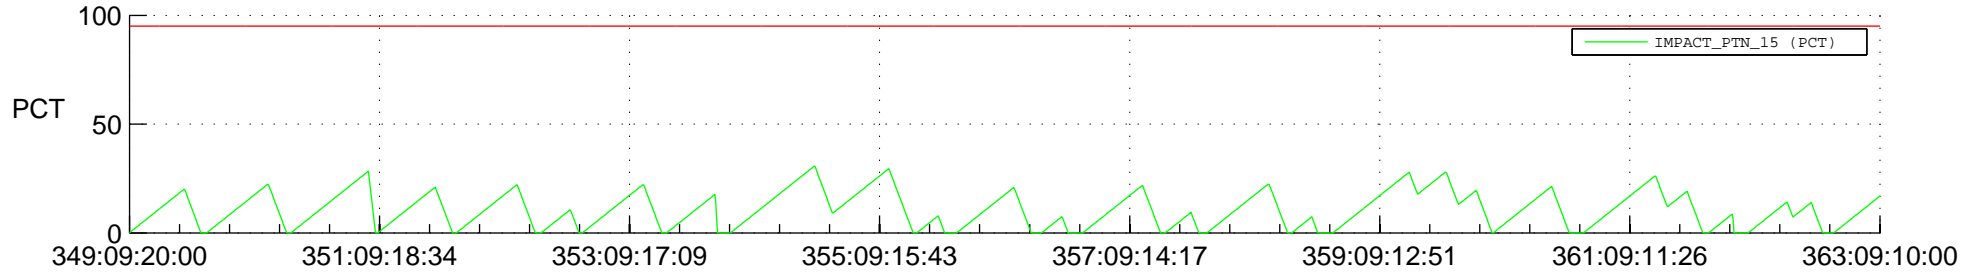

STEREO BEHIND SSR PCT Full Prediction

SWAVES_Percent_Full_Prediction

IMPACT_Percent_Full_Prediction

PLASTIC_Percent_Full_Prediction

Spacecraft_DownLink_Rate