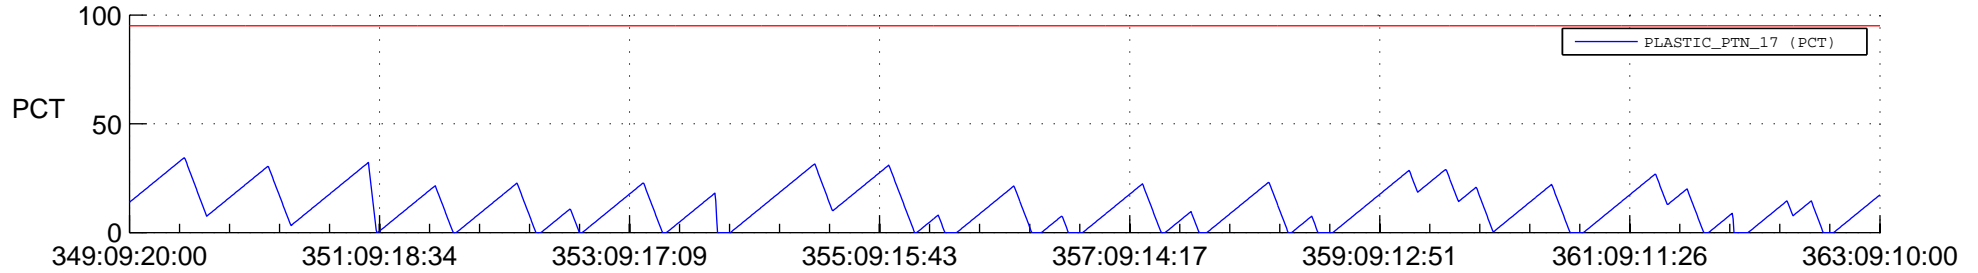

STEREO BEHIND SSR PCT Full Prediction

SWAVES_Percent_Full_Prediction

IMPACT_Percent_Full_Prediction

PLASTIC_Percent_Full_Prediction

Spacecraft_DownLink_Rate