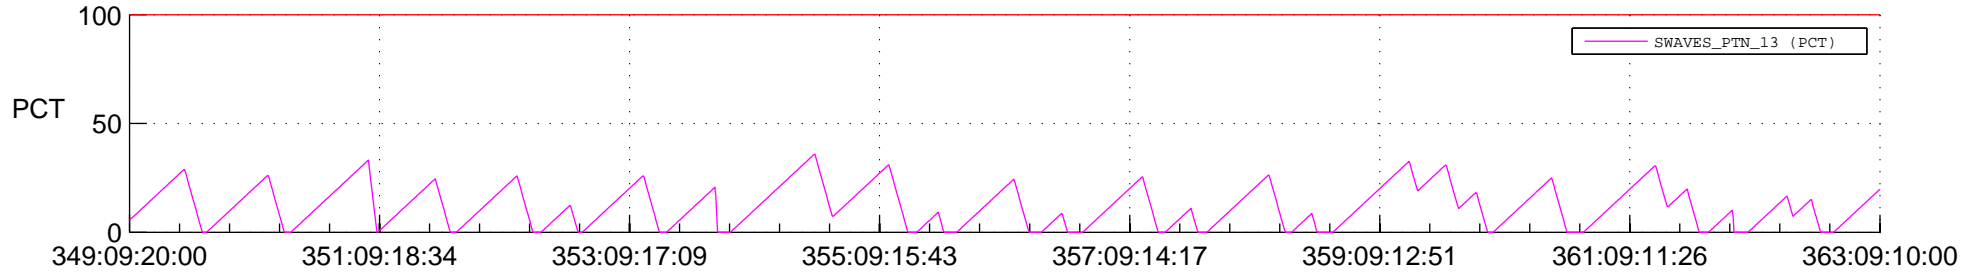

STEREO BEHIND SSR PCT Full Prediction

SWAVES_Percent_Full_Prediction

IMPACT_Percent_Full_Prediction

PLASTIC_Percent_Full_Prediction

Spacecraft_DownLink_Rate