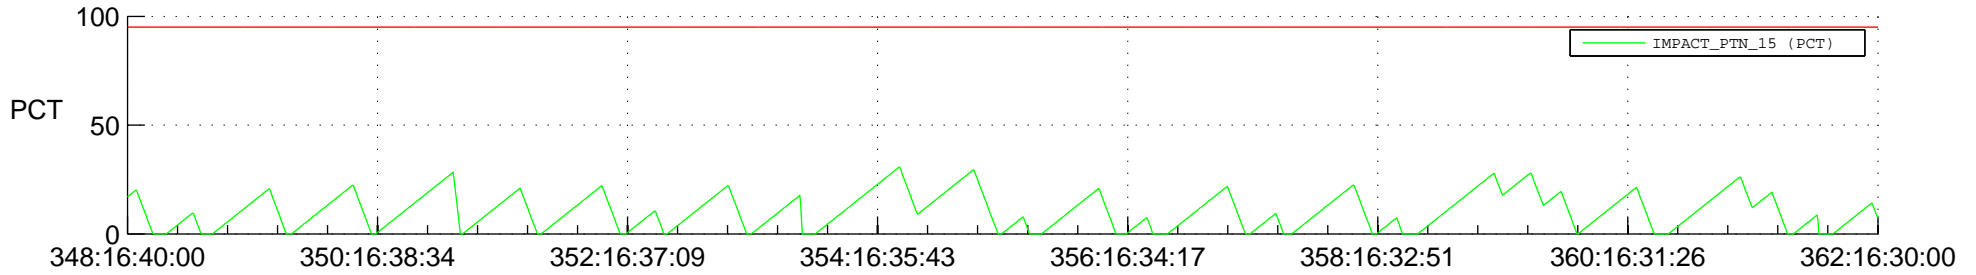

STEREO BEHIND SSR PCT Full Prediction

SWAVES_Percent_Full_Prediction

IMPACT_Percent_Full_Prediction

PLASTIC_Percent_Full_Prediction

Spacecraft_DownLink_Rate

Ground Time (2013:348:16:40:00.000 -2013:362:16:30:00.000)