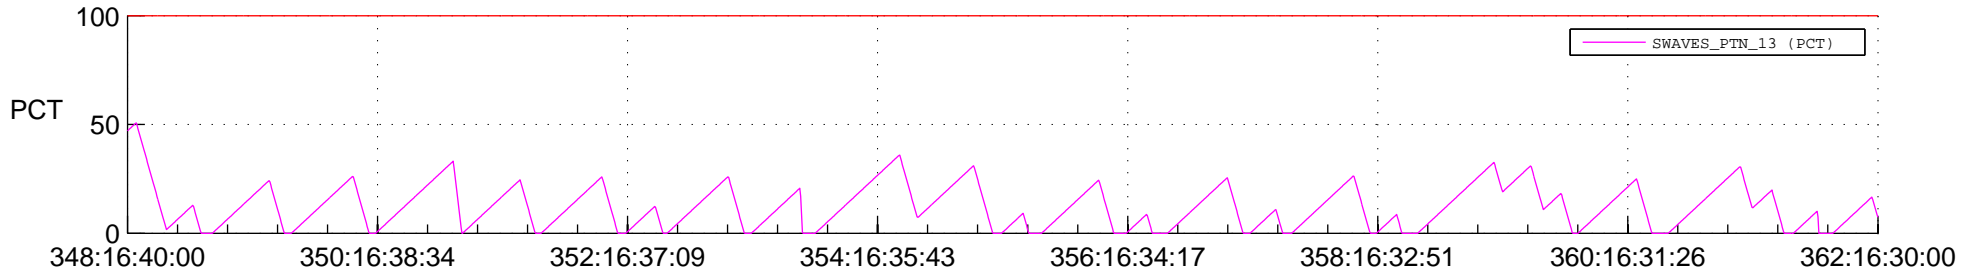

STEREO BEHIND SSR PCT Full Prediction

SWAVES_Percent_Full_Prediction

IMPACT_Percent_Full_Prediction

PLASTIC_Percent_Full_Prediction

Spacecraft_DownLink_Rate

Ground Time (2013:348:16:40:00.000 -2013:362:16:30:00.000)