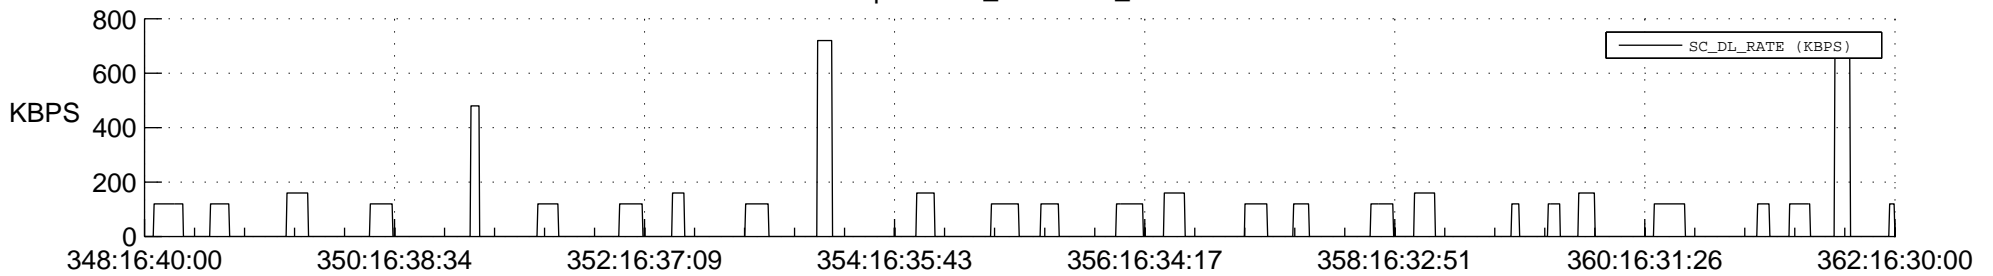

STEREO BEHIND SSR PCT Full Prediction

SWAVES_Percent_Full_Prediction

IMPACT_Percent_Full_Prediction

PLASTIC_Percent_Full_Prediction

Spacecraft_DownLink_Rate

Ground Time (2013:348:16:40:00.000 -2013:362:16:30:00.000)