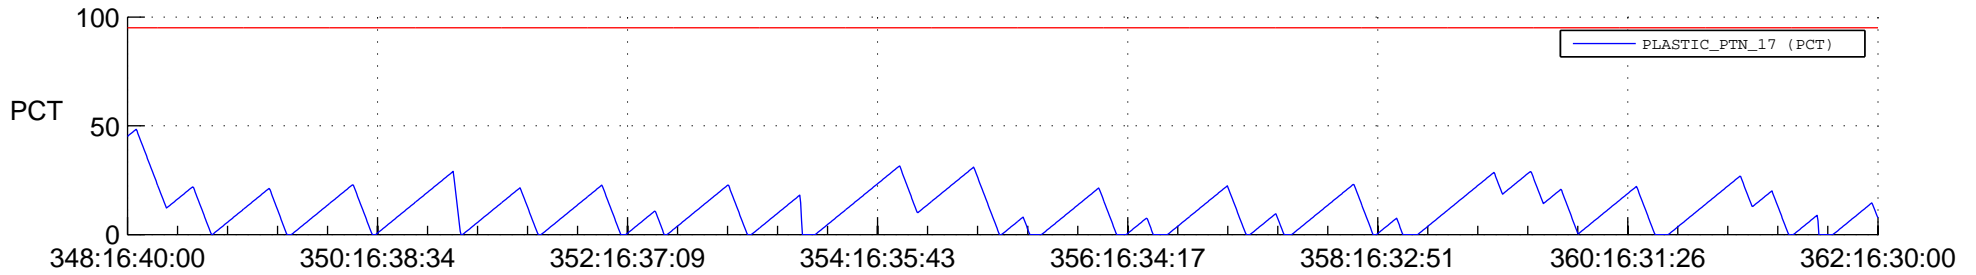

STEREO BEHIND SSR PCT Full Prediction

SWAVES_Percent_Full_Prediction

IMPACT_Percent_Full_Prediction

PLASTIC_Percent_Full_Prediction

Spacecraft_DownLink_Rate

Ground Time (2013:348:16:40:00.000 -2013:362:16:30:00.000)