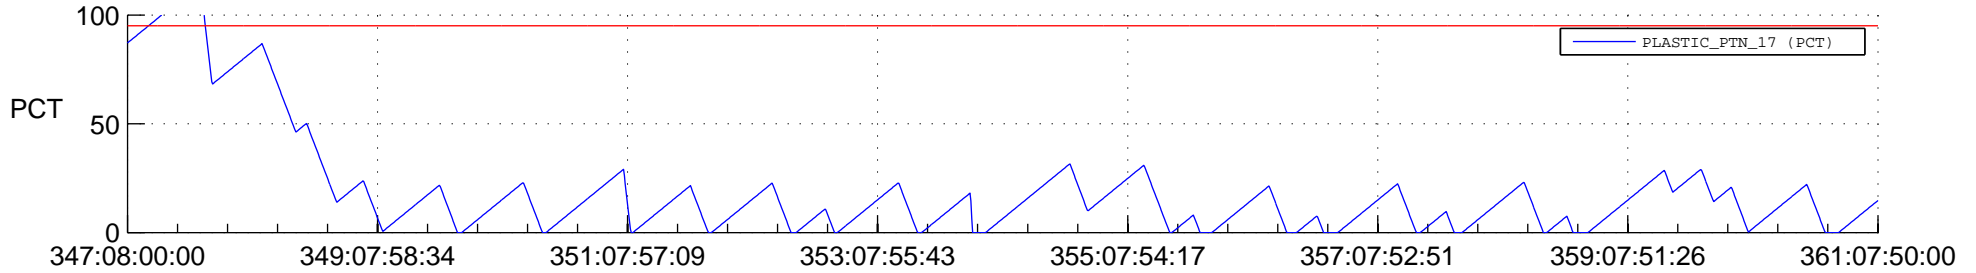

STEREO BEHIND SSR PCT Full Prediction

SWAVES_Percent_Full_Prediction

IMPACT_Percent_Full_Prediction

PLASTIC_Percent_Full_Prediction

Spacecraft_DownLink_Rate

Ground Time (2013:347:08:00:00.000 -2013:361:07:50:00.000)