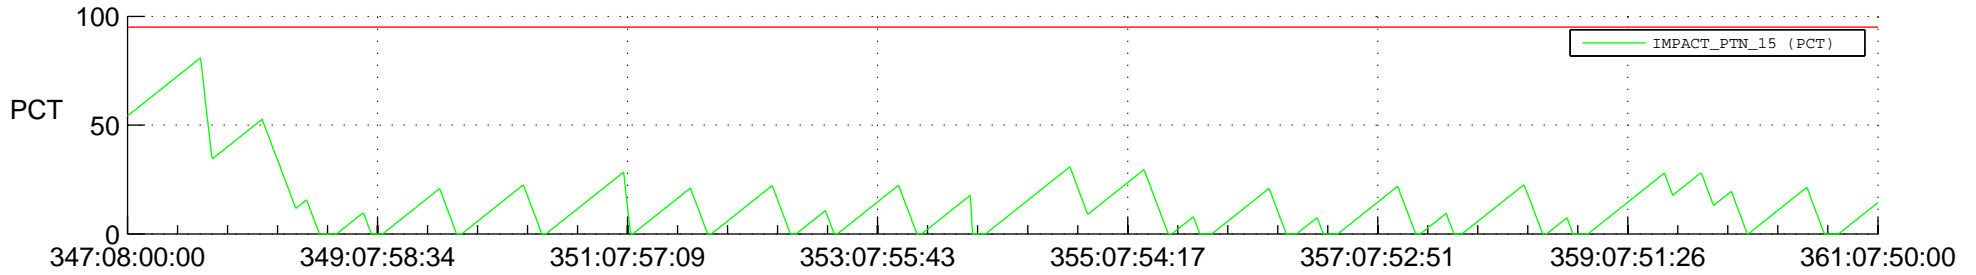

STEREO BEHIND SSR PCT Full Prediction

SWAVES_Percent_Full_Prediction

IMPACT_Percent_Full_Prediction

PLASTIC_Percent_Full_Prediction

Spacecraft_DownLink_Rate

Ground Time (2013:347:08:00:00.000 -2013:361:07:50:00.000)