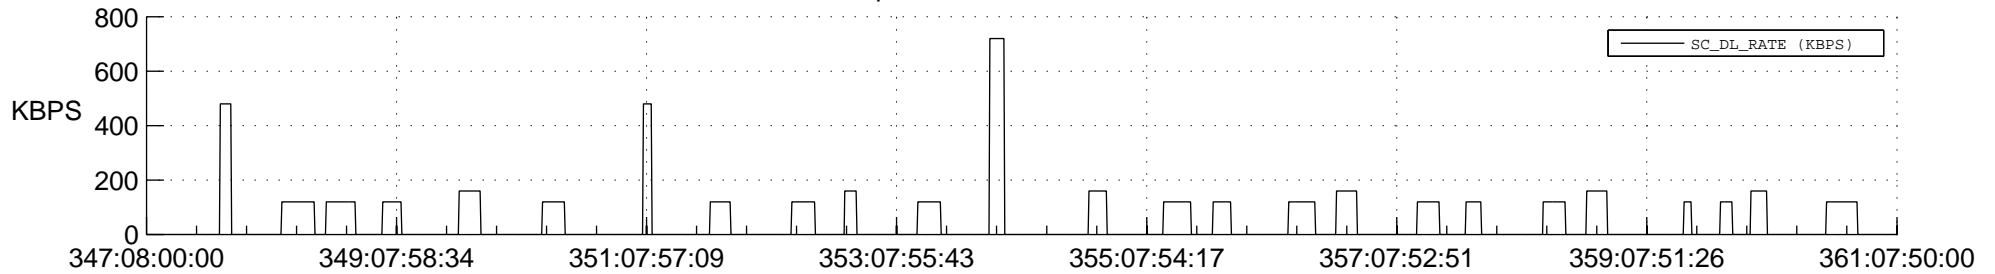

STEREO BEHIND SSR PCT Full Prediction

SWAVES_Percent_Full_Prediction

IMPACT_Percent_Full_Prediction

PLASTIC_Percent_Full_Prediction

Spacecraft_DownLink_Rate

Ground Time (2013:347:08:00:00.000 -2013:361:07:50:00.000)