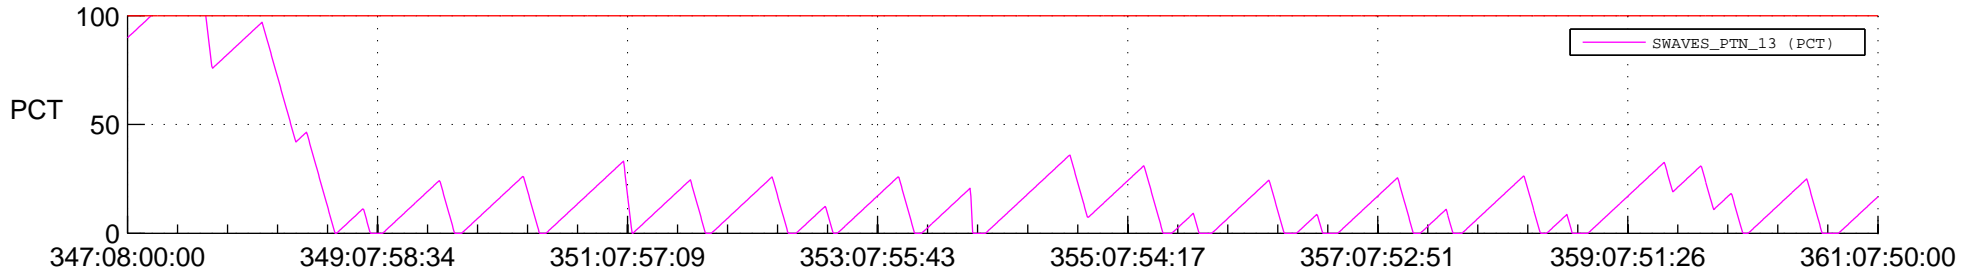

STEREO BEHIND SSR PCT Full Prediction

SWAVES_Percent_Full_Prediction

IMPACT_Percent_Full_Prediction

PLASTIC_Percent_Full_Prediction

Spacecraft_DownLink_Rate

Ground Time (2013:347:08:00:00.000 -2013:361:07:50:00.000)