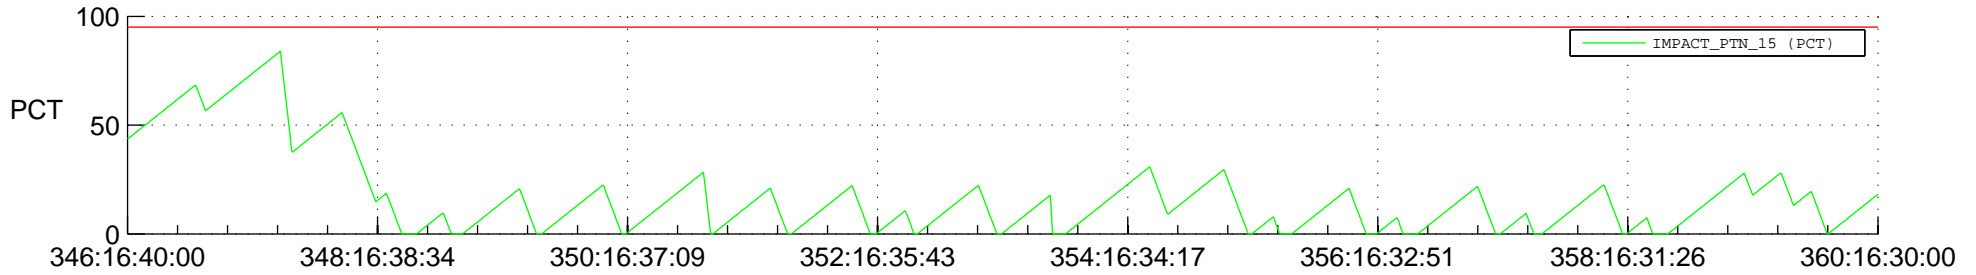

IMPACT_Percent_Full_Prediction