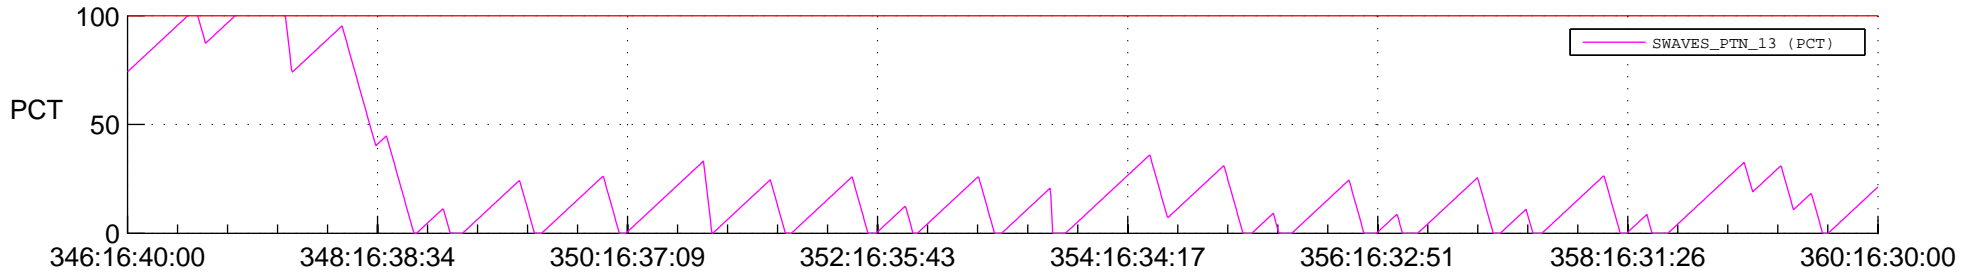

# STEREO BEHIND SSR PCT Full Prediction

## SWAVES\_Percent\_Full\_Prediction

## Spacecraft\_DownLink\_Rate

Ground Time (2013:346:16:40:00.000 -2013:360:16:30:00.000)