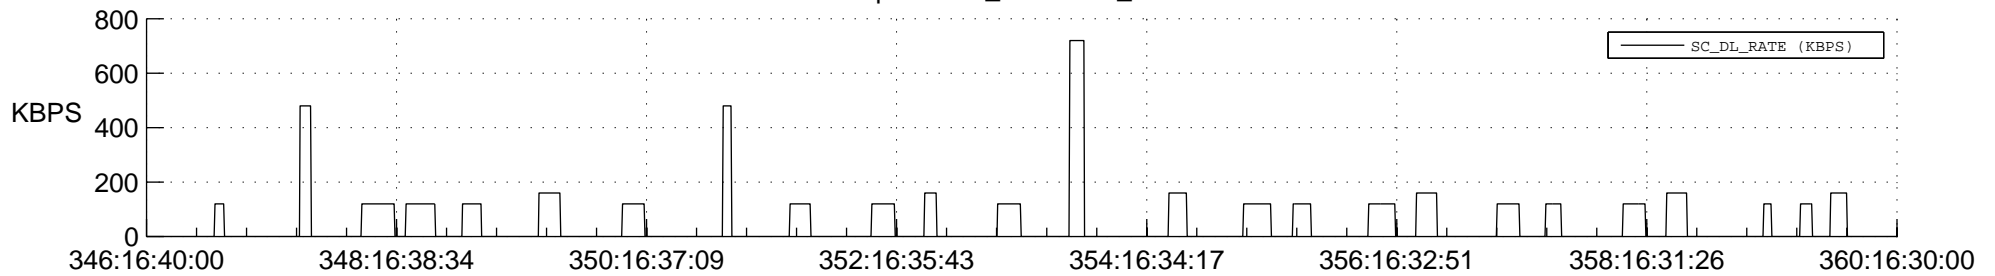

## Spacecraft\_DownLink\_Rate

Ground Time (2013:346:16:40:00.000 -2013:360:16:30:00.000)