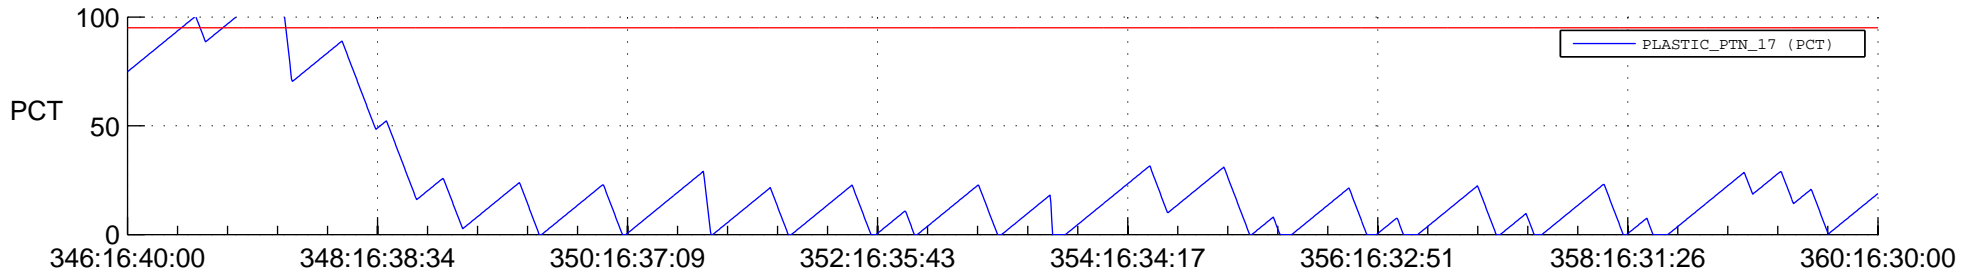

# STEREO BEHIND SSR PCT Full Prediction

## SWAVES\_Percent\_Full\_Prediction

## Spacecraft\_DownLink\_Rate

Ground Time (2013:346:16:40:00.000 -2013:360:16:30:00.000)