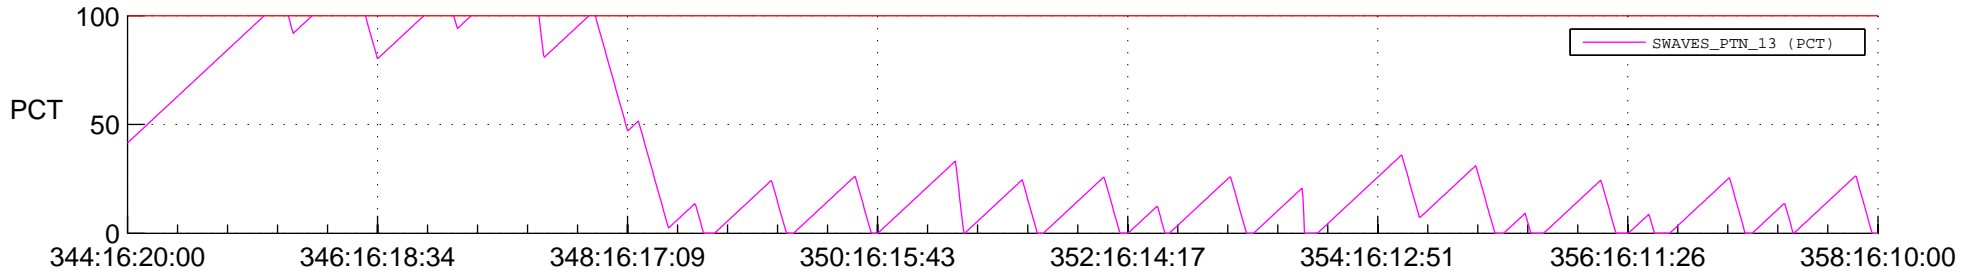

# STEREO BEHIND SSR PCT Full Prediction

## SWAVES\_Percent\_Full\_Prediction

## Spacecraft\_DownLink\_Rate

Ground Time (2013:344:16:20:00.000 -2013:358:16:10:00.000)