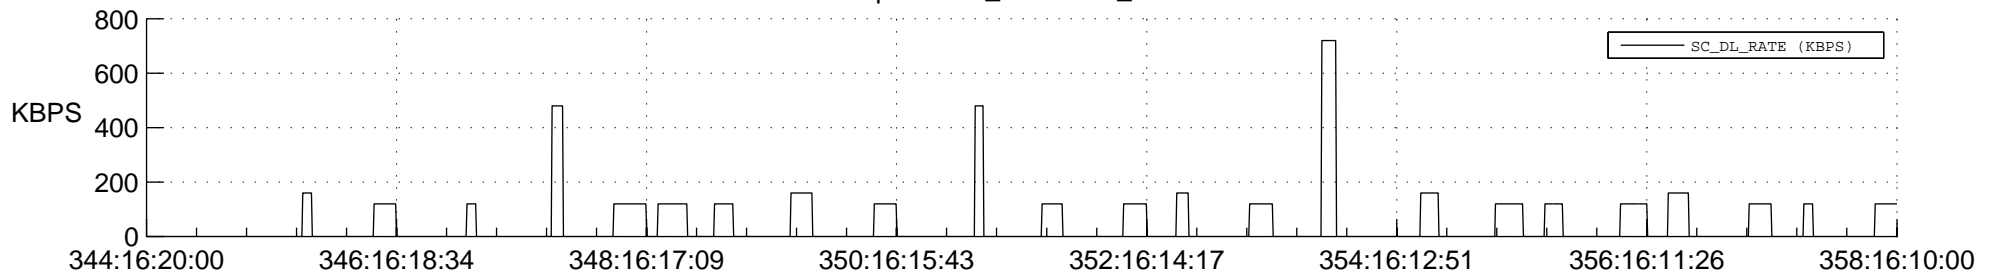

## Spacecraft\_DownLink\_Rate

Ground Time (2013:344:16:20:00.000 -2013:358:16:10:00.000)