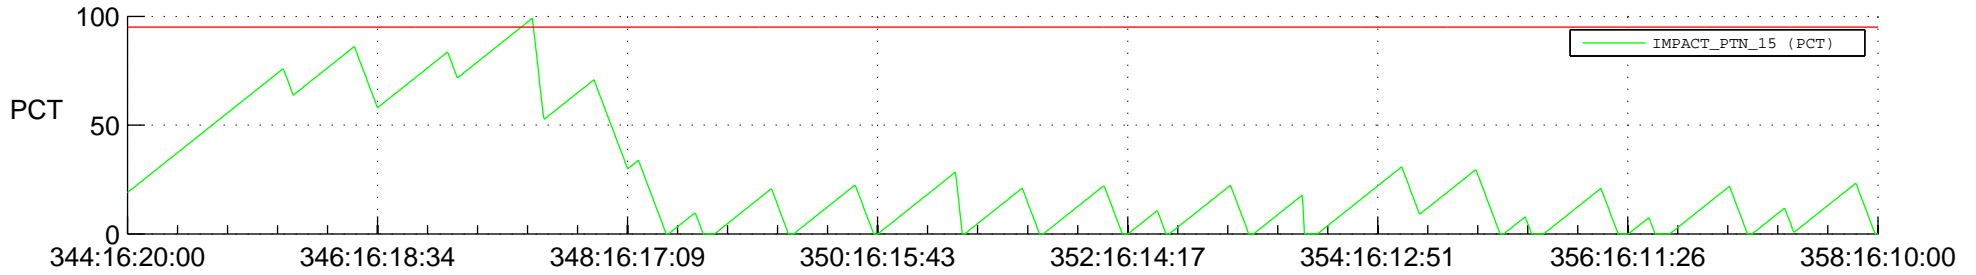

IMPACT_Percent_Full_Prediction