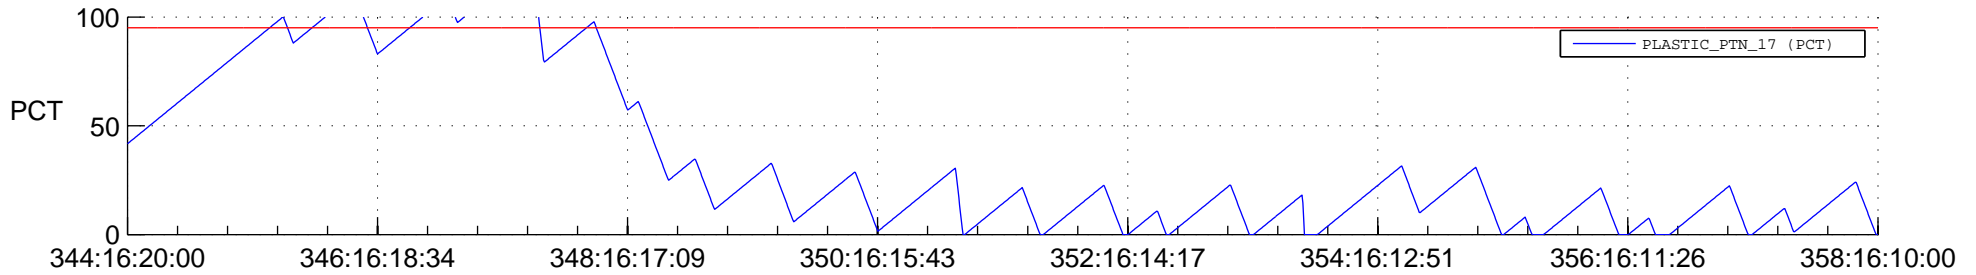

# STEREO BEHIND SSR PCT Full Prediction

## SWAVES\_Percent\_Full\_Prediction

## Spacecraft\_DownLink\_Rate

Ground Time (2013:344:16:20:00.000 -2013:358:16:10:00.000)