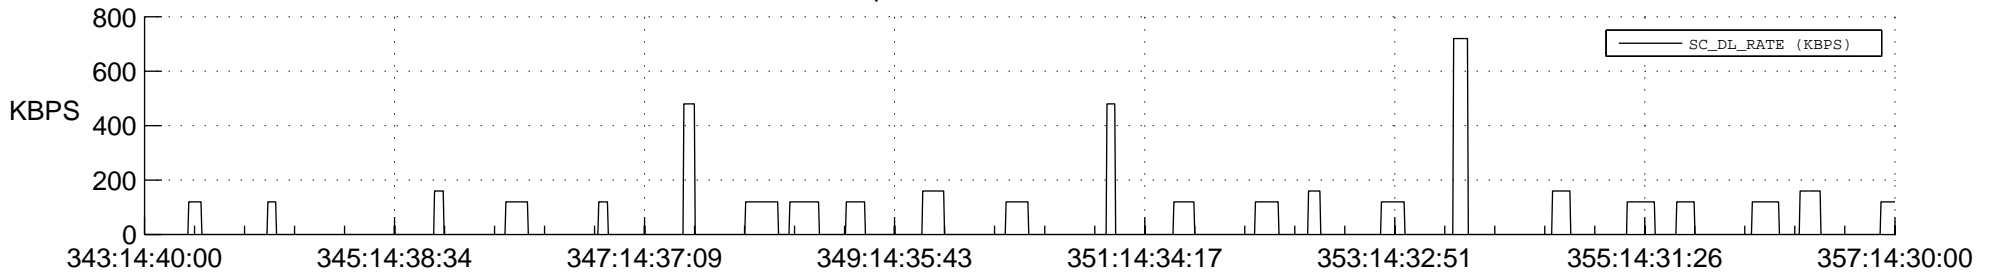

STEREO BEHIND SSR PCT Full Prediction

SWAVES_Percent_Full_Prediction

IMPACT_Percent_Full_Prediction

PLASTIC_Percent_Full_Prediction

Spacecraft_DownLink_Rate

Ground Time (2013:343:14:40:00.000 -2013:357:14:30:00.000)