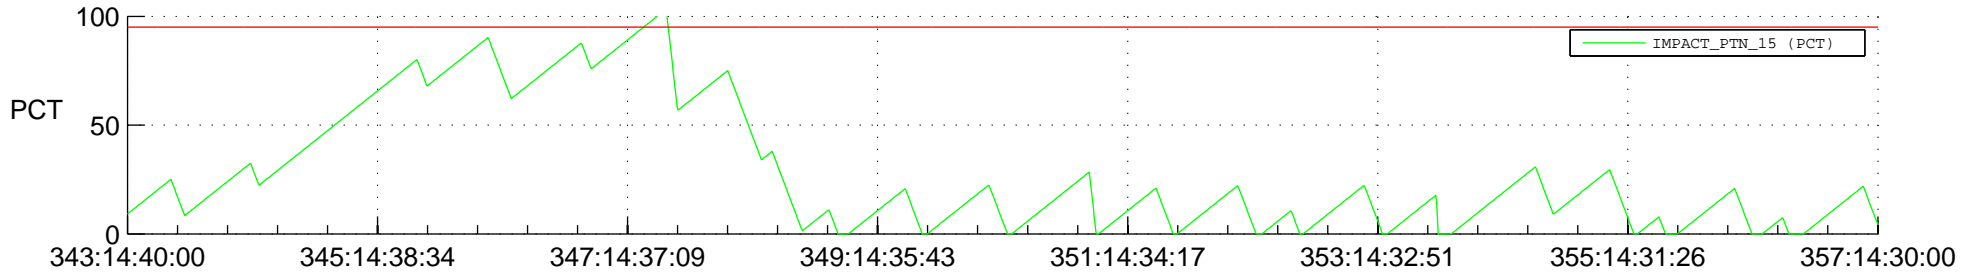

STEREO BEHIND SSR PCT Full Prediction

SWAVES_Percent_Full_Prediction

IMPACT_Percent_Full_Prediction

PLASTIC_Percent_Full_Prediction

Spacecraft_DownLink_Rate

Ground Time (2013:343:14:40:00.000 -2013:357:14:30:00.000)