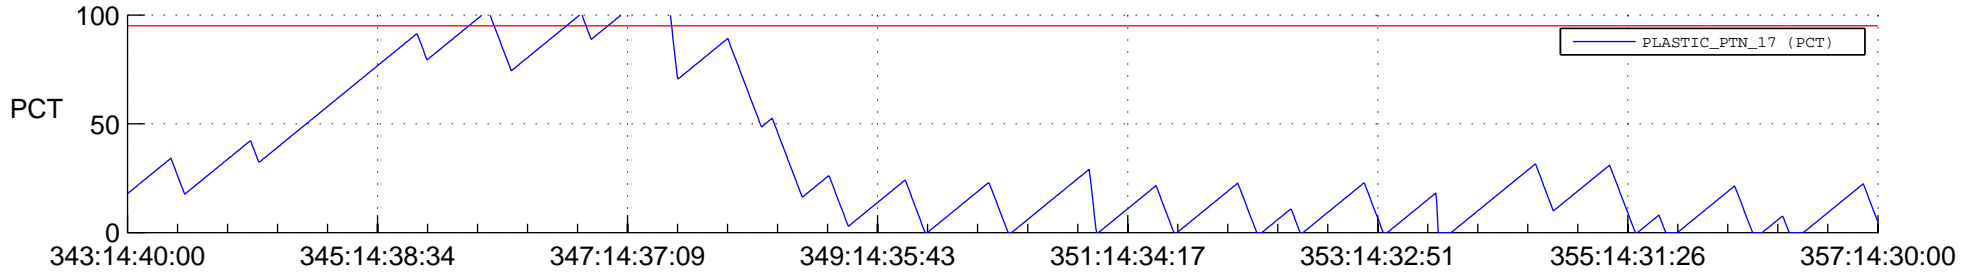

STEREO BEHIND SSR PCT Full Prediction

SWAVES_Percent_Full_Prediction

IMPACT_Percent_Full_Prediction

PLASTIC_Percent_Full_Prediction

Spacecraft_DownLink_Rate

Ground Time (2013:343:14:40:00.000 -2013:357:14:30:00.000)