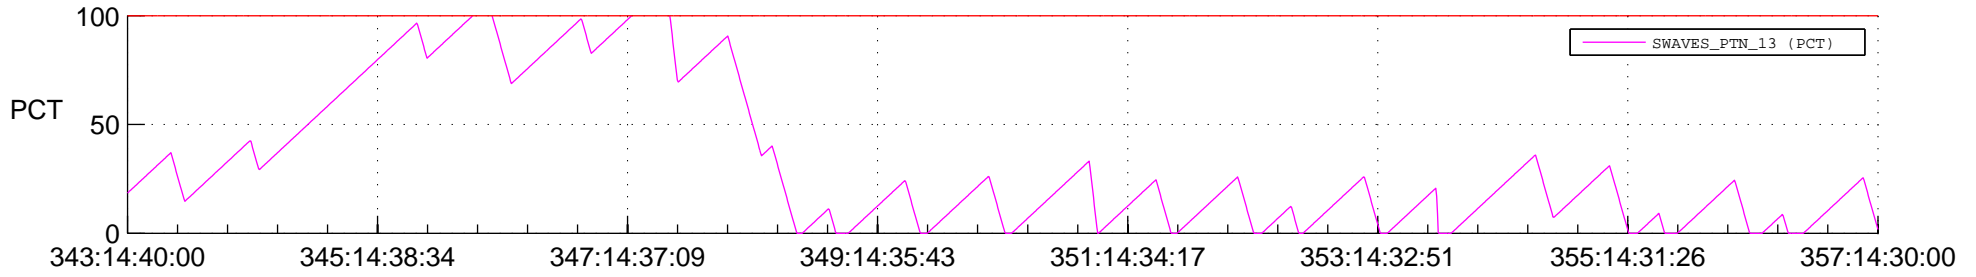

STEREO BEHIND SSR PCT Full Prediction

SWAVES_Percent_Full_Prediction

IMPACT_Percent_Full_Prediction

PLASTIC_Percent_Full_Prediction

Spacecraft_DownLink_Rate

Ground Time (2013:343:14:40:00.000 -2013:357:14:30:00.000)