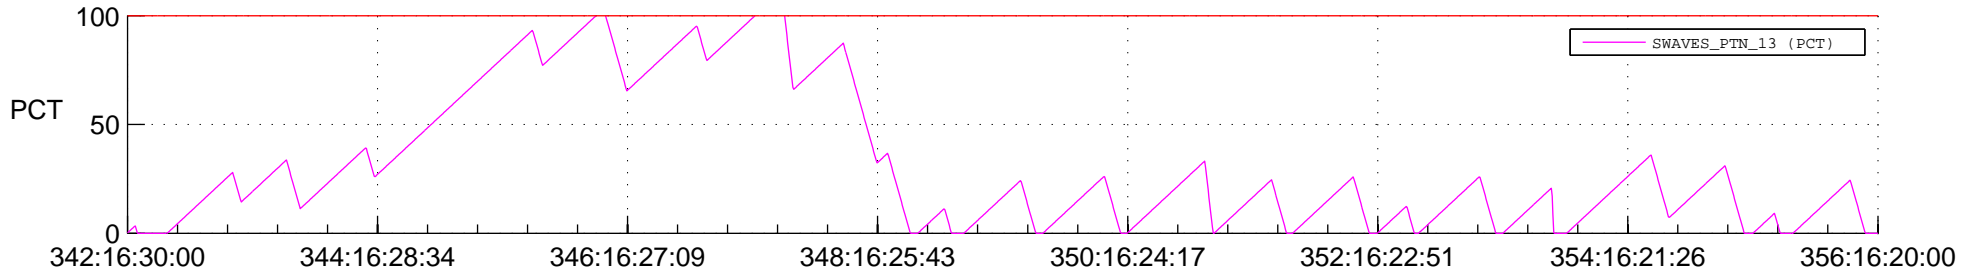

STEREO BEHIND SSR PCT Full Prediction

SWAVES_Percent_Full_Prediction

IMPACT_Percent_Full_Prediction

PLASTIC_Percent_Full_Prediction

Spacecraft_DownLink_Rate

Ground Time (2013:342:16:30:00.000 -2013:356:16:20:00.000)