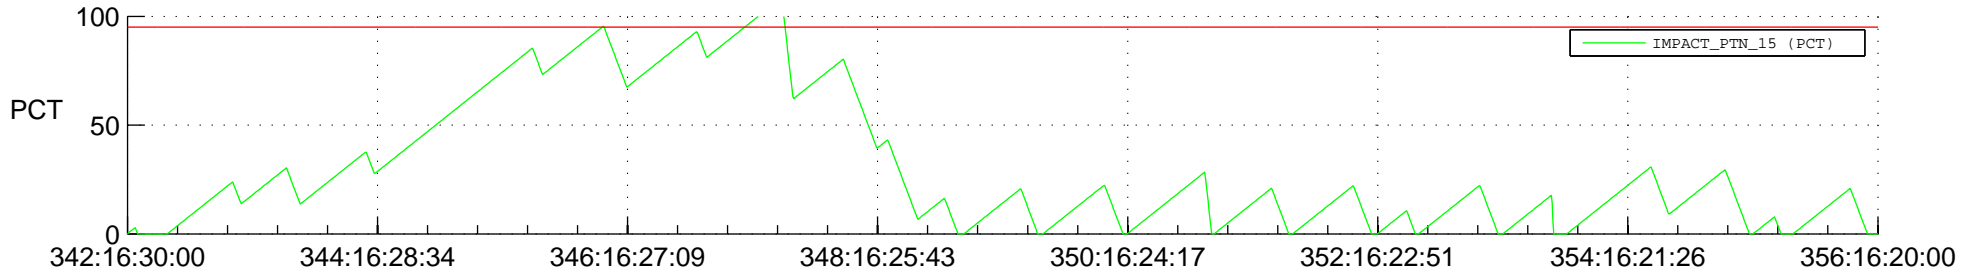

STEREO BEHIND SSR PCT Full Prediction

SWAVES_Percent_Full_Prediction

IMPACT_Percent_Full_Prediction

PLASTIC_Percent_Full_Prediction

Spacecraft_DownLink_Rate

Ground Time (2013:342:16:30:00.000 -2013:356:16:20:00.000)