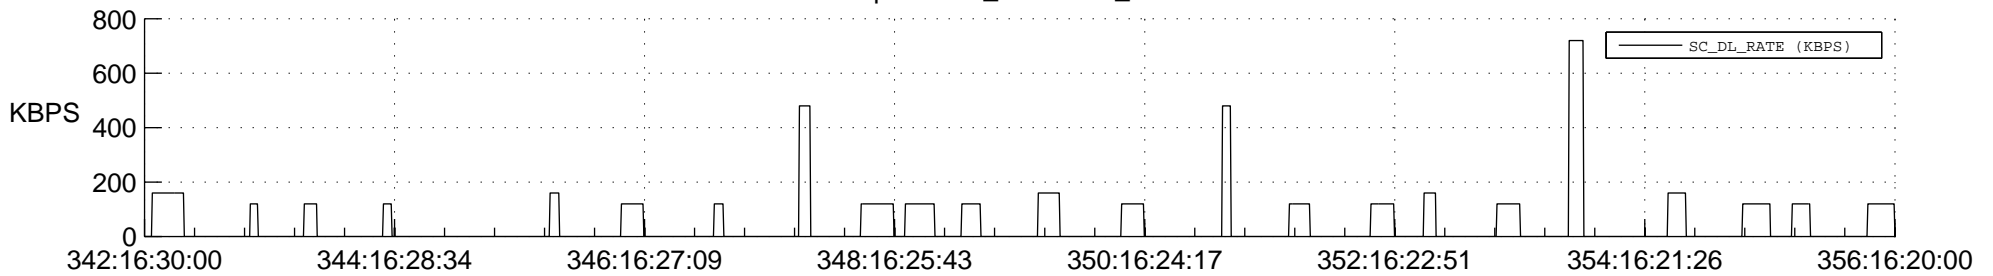

STEREO BEHIND SSR PCT Full Prediction

SWAVES_Percent_Full_Prediction

IMPACT_Percent_Full_Prediction

PLASTIC_Percent_Full_Prediction

Spacecraft_DownLink_Rate

Ground Time (2013:342:16:30:00.000 -2013:356:16:20:00.000)