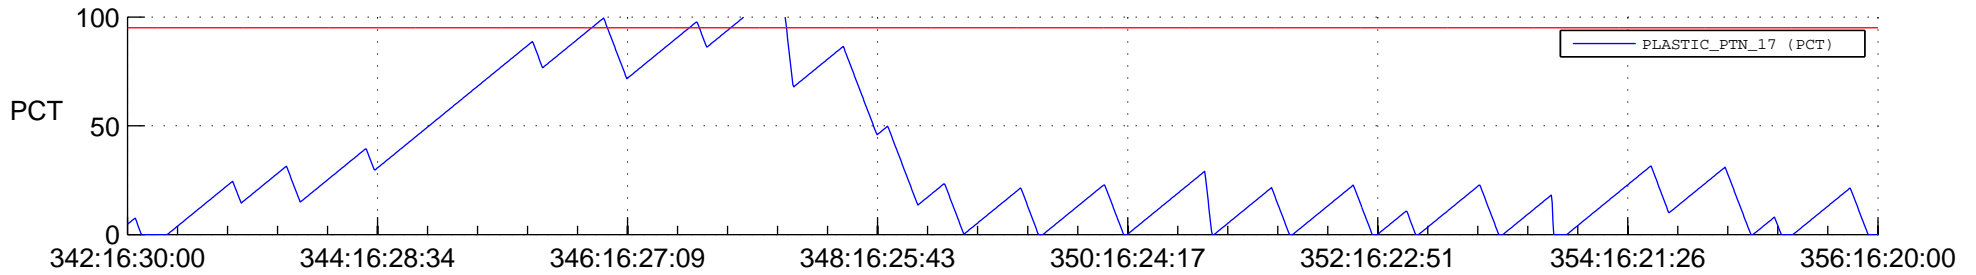

STEREO BEHIND SSR PCT Full Prediction

SWAVES_Percent_Full_Prediction

IMPACT_Percent_Full_Prediction

PLASTIC_Percent_Full_Prediction

Spacecraft_DownLink_Rate

Ground Time (2013:342:16:30:00.000 -2013:356:16:20:00.000)