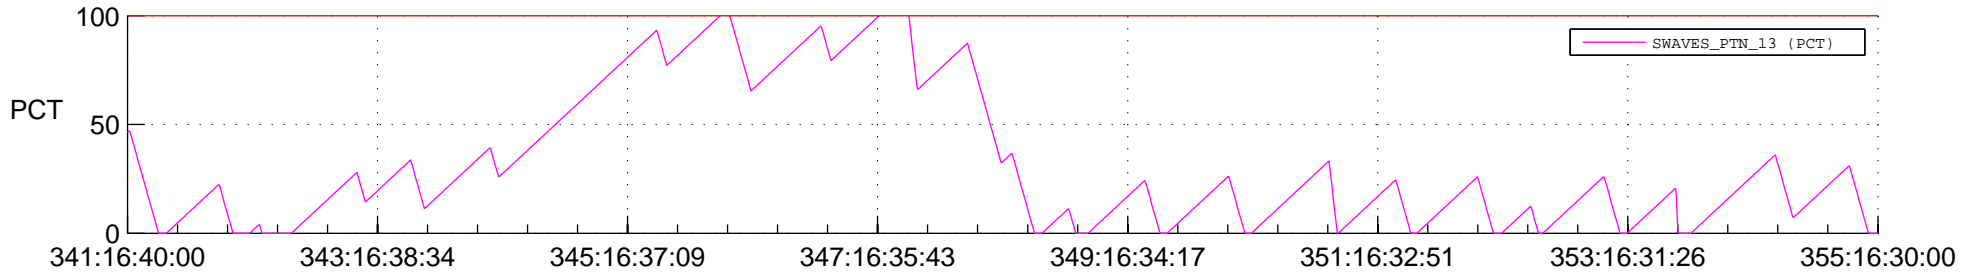

STEREO BEHIND SSR PCT Full Prediction

SWAVES_Percent_Full_Prediction

IMPACT_Percent_Full_Prediction

PLASTIC_Percent_Full_Prediction

Spacecraft_DownLink_Rate

Ground Time (2013:341:16:40:00.000 -2013:355:16:30:00.000)