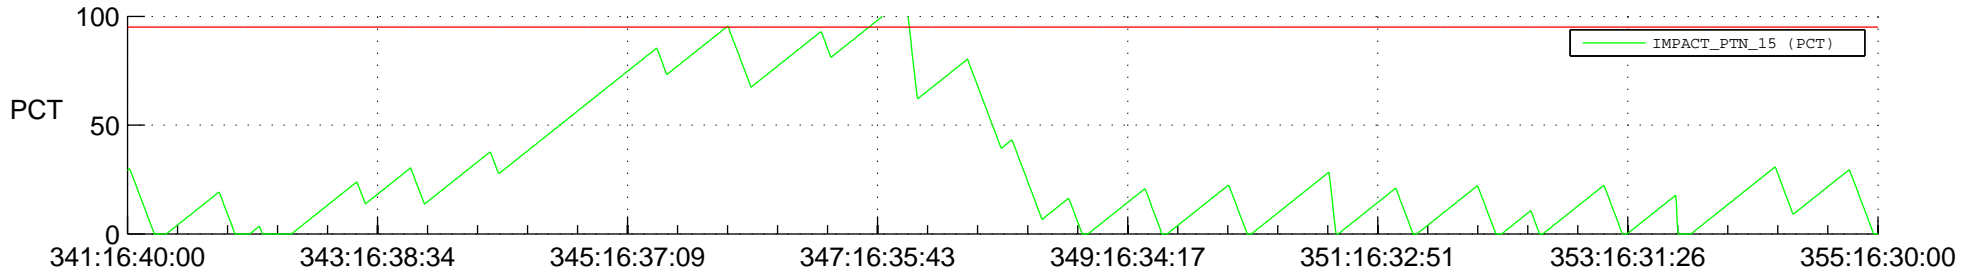

STEREO BEHIND SSR PCT Full Prediction

SWAVES_Percent_Full_Prediction

IMPACT_Percent_Full_Prediction

PLASTIC_Percent_Full_Prediction

Spacecraft_DownLink_Rate

Ground Time (2013:341:16:40:00.000 -2013:355:16:30:00.000)