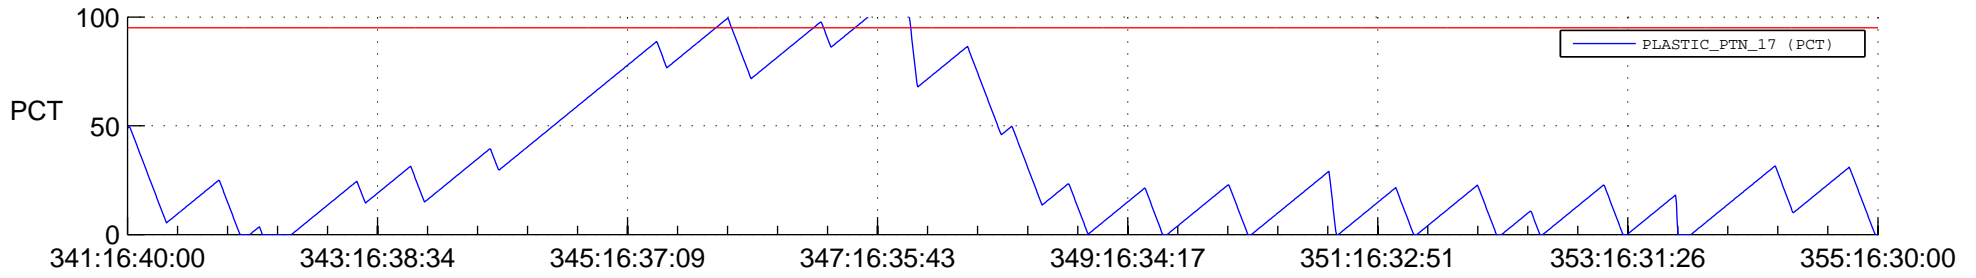

STEREO BEHIND SSR PCT Full Prediction

SWAVES_Percent_Full_Prediction

IMPACT_Percent_Full_Prediction

PLASTIC_Percent_Full_Prediction

Spacecraft_DownLink_Rate

Ground Time (2013:341:16:40:00.000 -2013:355:16:30:00.000)