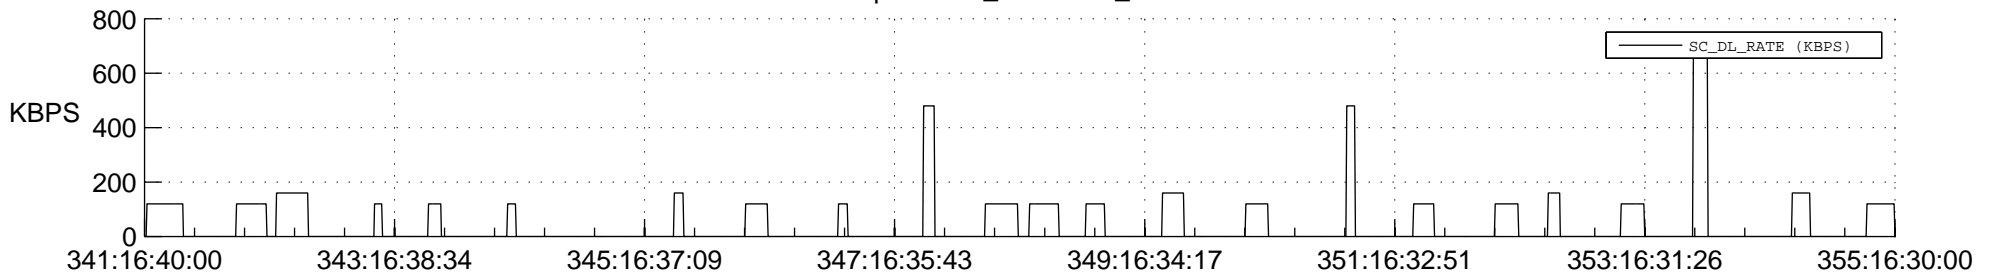

STEREO BEHIND SSR PCT Full Prediction

SWAVES_Percent_Full_Prediction

IMPACT_Percent_Full_Prediction

PLASTIC_Percent_Full_Prediction

Spacecraft_DownLink_Rate

Ground Time (2013:341:16:40:00.000 -2013:355:16:30:00.000)