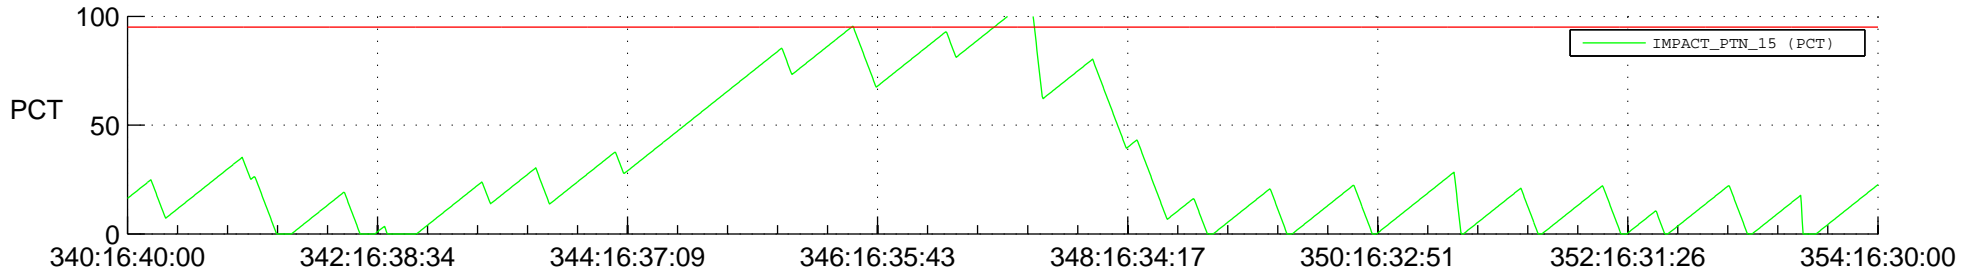

STEREO BEHIND SSR PCT Full Prediction

SWAVES_Percent_Full_Prediction

IMPACT_Percent_Full_Prediction

PLASTIC_Percent_Full_Prediction

Spacecraft_DownLink_Rate

Ground Time (2013:340:16:40:00.000 -2013:354:16:30:00.000)