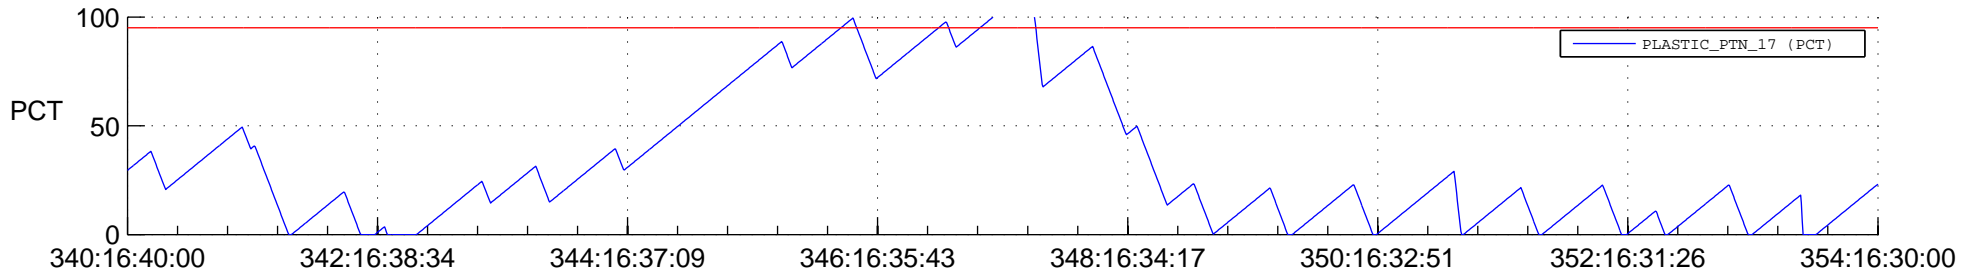

STEREO BEHIND SSR PCT Full Prediction

SWAVES_Percent_Full_Prediction

IMPACT_Percent_Full_Prediction

PLASTIC_Percent_Full_Prediction

Spacecraft_DownLink_Rate

Ground Time (2013:340:16:40:00.000 -2013:354:16:30:00.000)