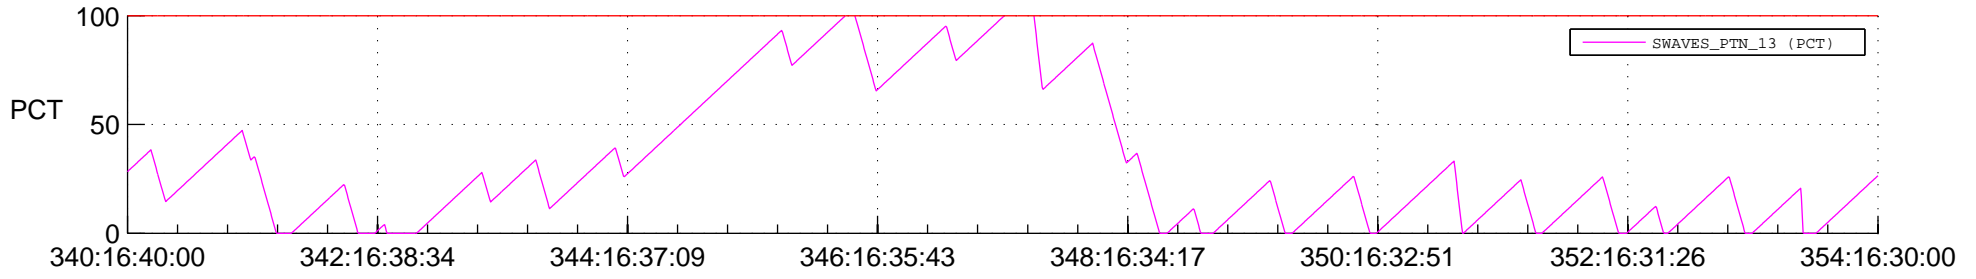

STEREO BEHIND SSR PCT Full Prediction

SWAVES_Percent_Full_Prediction

IMPACT_Percent_Full_Prediction

PLASTIC_Percent_Full_Prediction

Spacecraft_DownLink_Rate

Ground Time (2013:340:16:40:00.000 -2013:354:16:30:00.000)