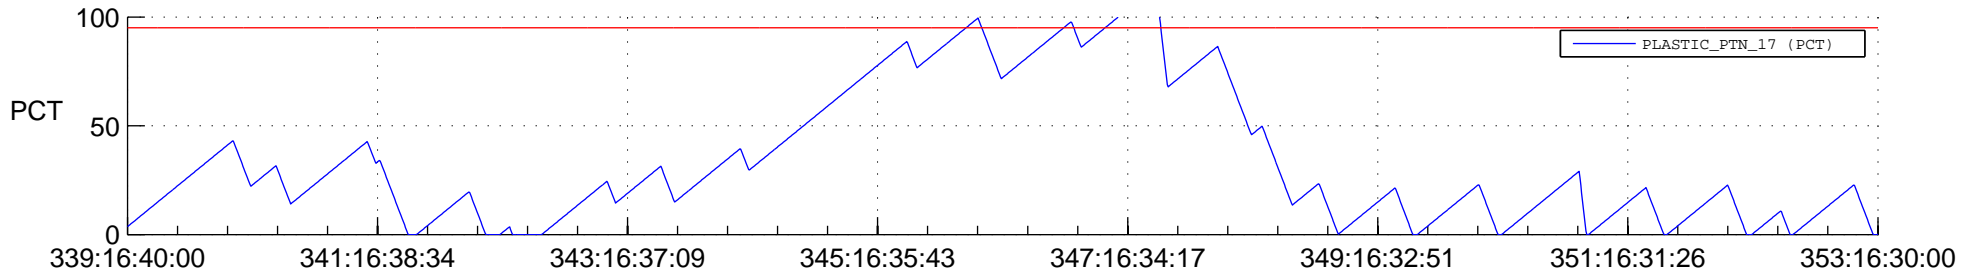

STEREO BEHIND SSR PCT Full Prediction

SWAVES_Percent_Full_Prediction

IMPACT_Percent_Full_Prediction

PLASTIC_Percent_Full_Prediction

Spacecraft_DownLink_Rate

Ground Time (2013:339:16:40:00.000 -2013:353:16:30:00.000)