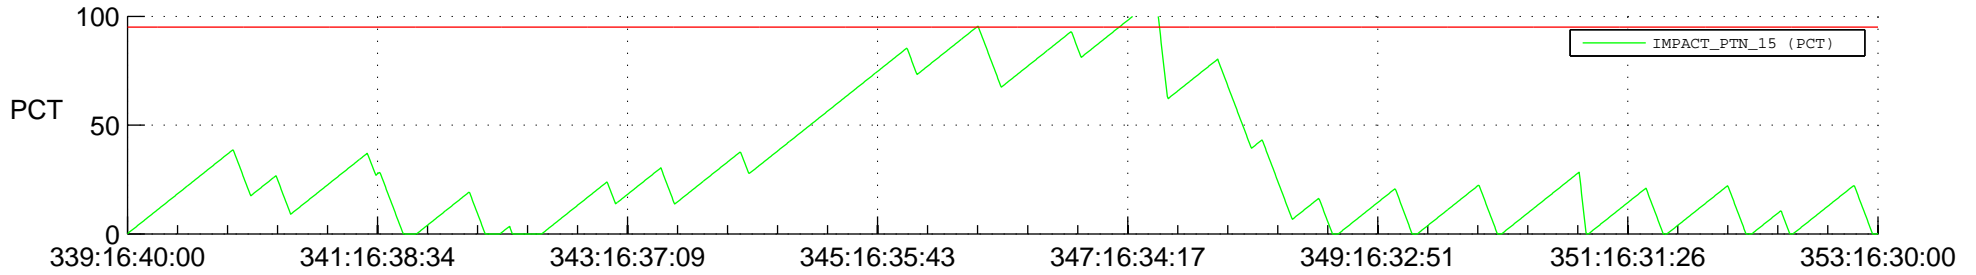

STEREO BEHIND SSR PCT Full Prediction

SWAVES_Percent_Full_Prediction

IMPACT_Percent_Full_Prediction

PLASTIC_Percent_Full_Prediction

Spacecraft_DownLink_Rate

Ground Time (2013:339:16:40:00.000 -2013:353:16:30:00.000)