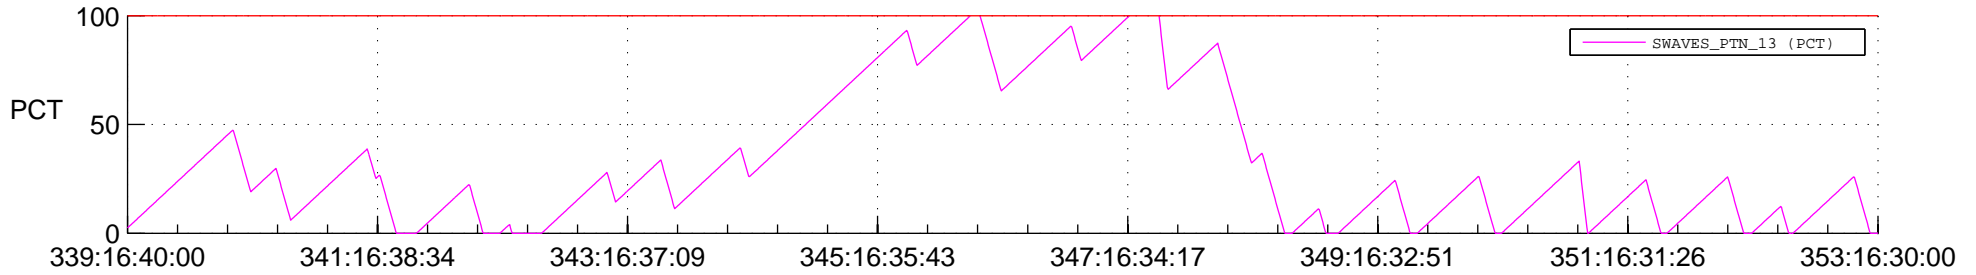

STEREO BEHIND SSR PCT Full Prediction

SWAVES_Percent_Full_Prediction

IMPACT_Percent_Full_Prediction

PLASTIC_Percent_Full_Prediction

Spacecraft_DownLink_Rate

Ground Time (2013:339:16:40:00.000 -2013:353:16:30:00.000)