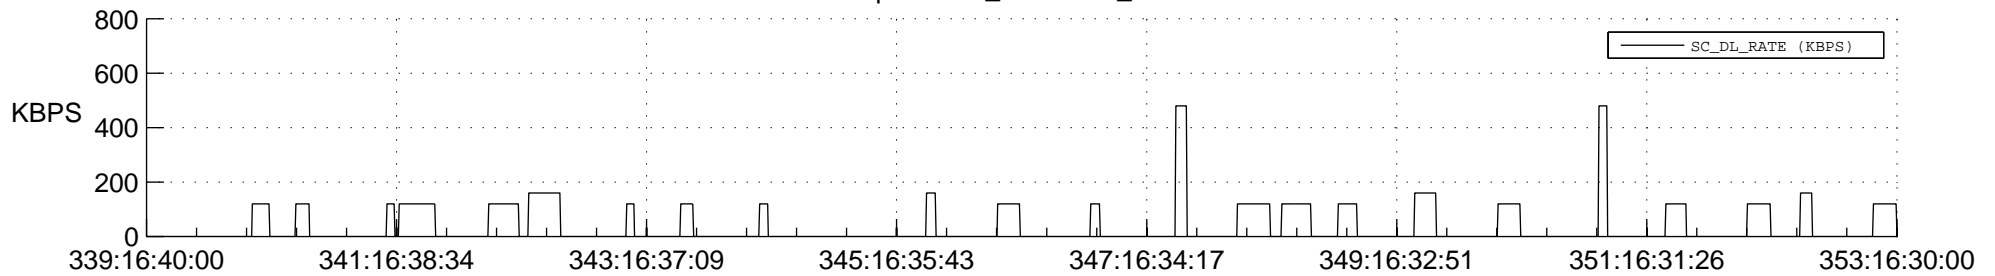

STEREO BEHIND SSR PCT Full Prediction

SWAVES_Percent_Full_Prediction

IMPACT_Percent_Full_Prediction

PLASTIC_Percent_Full_Prediction

Spacecraft_DownLink_Rate

Ground Time (2013:339:16:40:00.000 -2013:353:16:30:00.000)