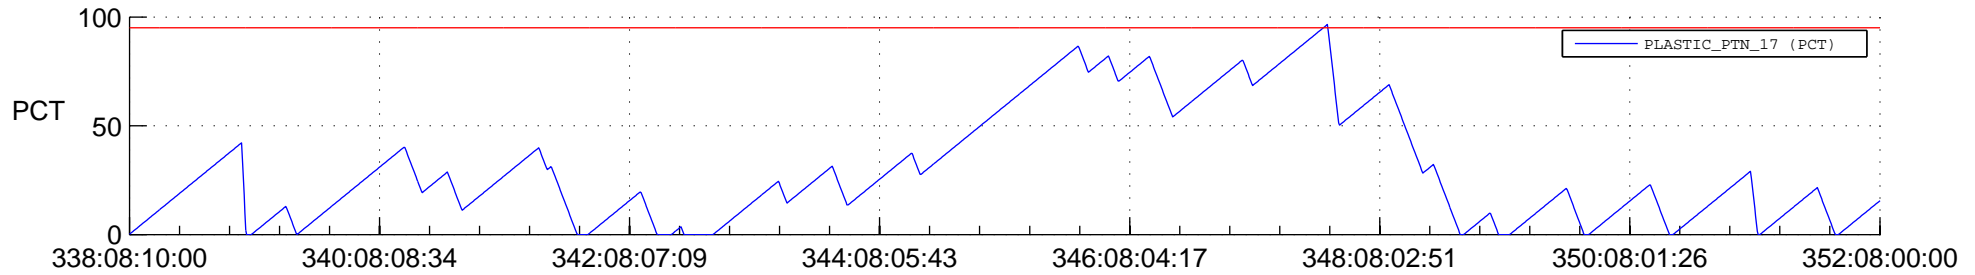

STEREO BEHIND SSR PCT Full Prediction

SWAVES_Percent_Full_Prediction

IMPACT_Percent_Full_Prediction

PLASTIC_Percent_Full_Prediction

Spacecraft_DownLink_Rate

Ground Time (2013:338:08:10:00.000 -2013:352:08:00:00.000)