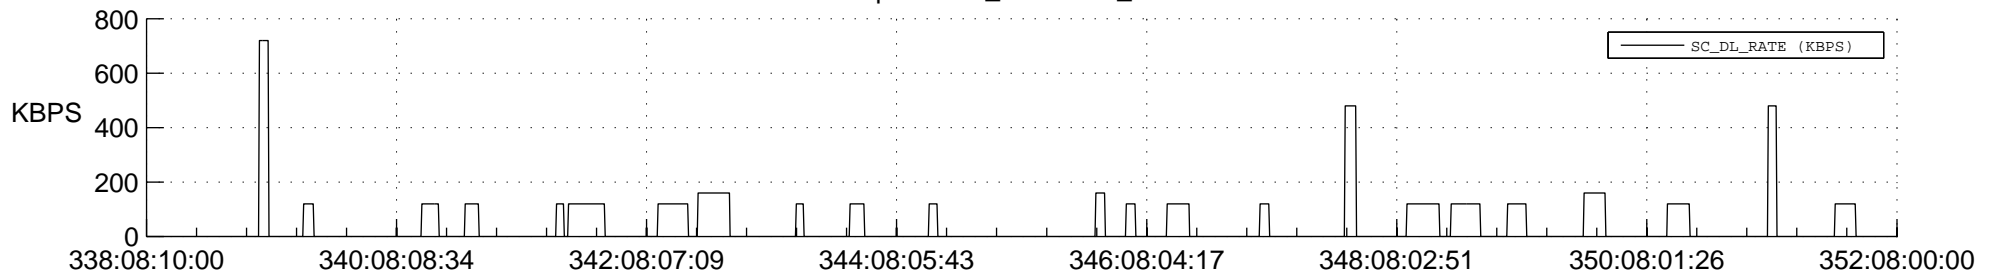

STEREO BEHIND SSR PCT Full Prediction

SWAVES_Percent_Full_Prediction

IMPACT_Percent_Full_Prediction

PLASTIC_Percent_Full_Prediction

Spacecraft_DownLink_Rate

Ground Time (2013:338:08:10:00.000 -2013:352:08:00:00.000)