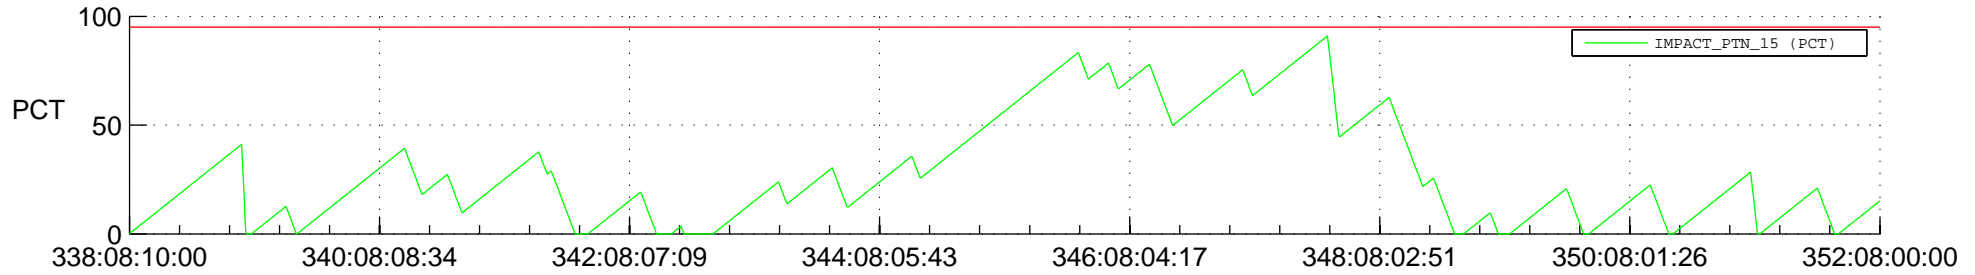

STEREO BEHIND SSR PCT Full Prediction

SWAVES_Percent_Full_Prediction

IMPACT_Percent_Full_Prediction

PLASTIC_Percent_Full_Prediction

Spacecraft_DownLink_Rate

Ground Time (2013:338:08:10:00.000 -2013:352:08:00:00.000)