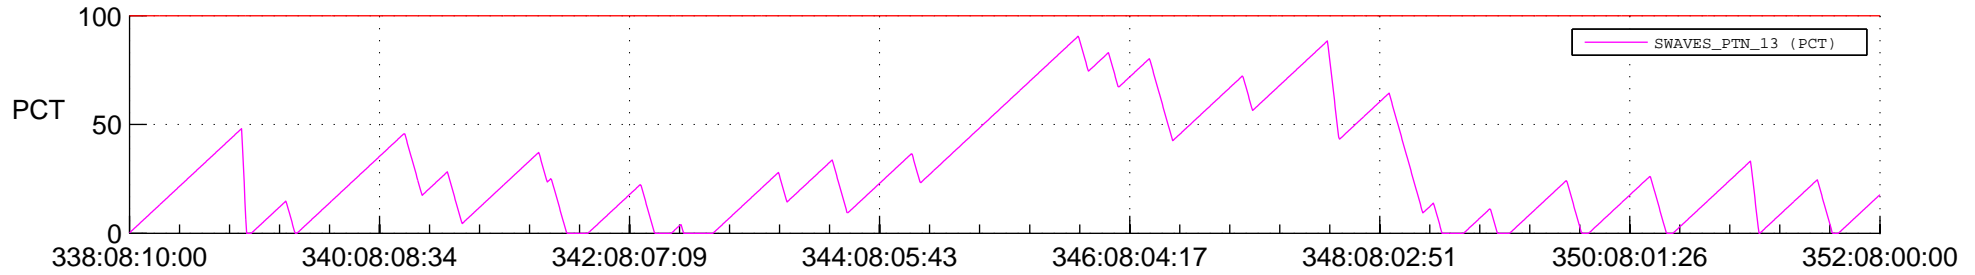

STEREO BEHIND SSR PCT Full Prediction

SWAVES_Percent_Full_Prediction

IMPACT_Percent_Full_Prediction

PLASTIC_Percent_Full_Prediction

Spacecraft_DownLink_Rate

Ground Time (2013:338:08:10:00.000 -2013:352:08:00:00.000)