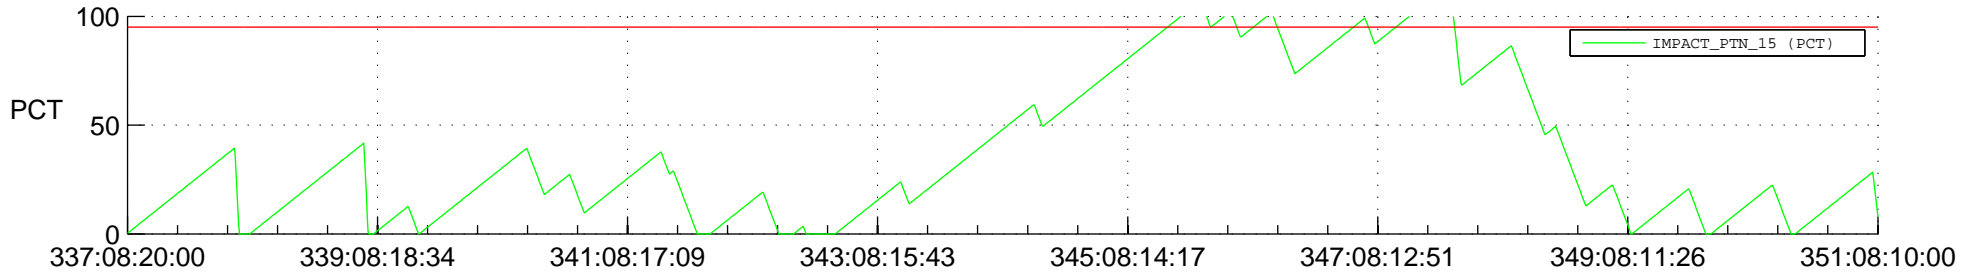

STEREO BEHIND SSR PCT Full Prediction

SWAVES_Percent_Full_Prediction

IMPACT_Percent_Full_Prediction

PLASTIC_Percent_Full_Prediction

Spacecraft_DownLink_Rate

Ground Time (2013:337:08:20:00.000 -2013:351:08:10:00.000)