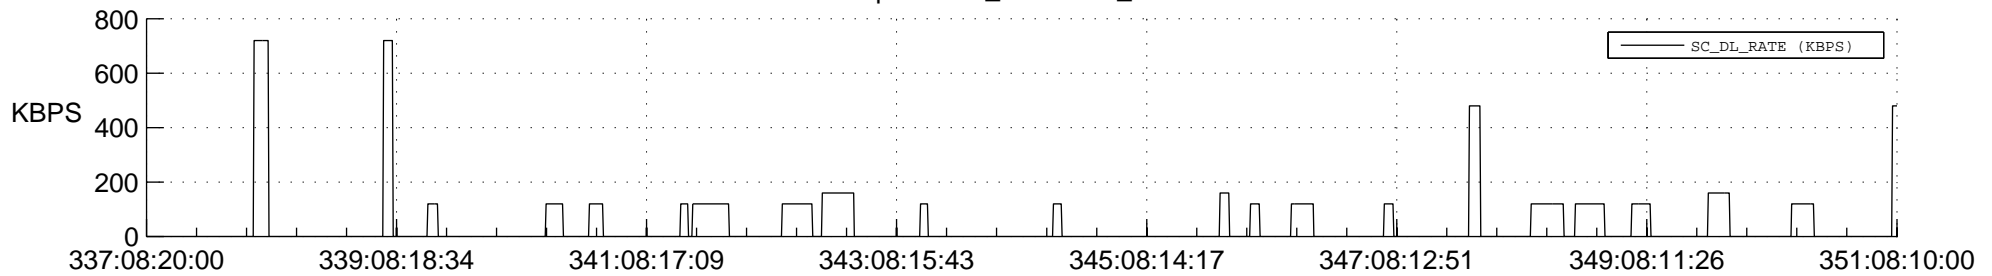

STEREO BEHIND SSR PCT Full Prediction

SWAVES_Percent_Full_Prediction

IMPACT_Percent_Full_Prediction

PLASTIC_Percent_Full_Prediction

Spacecraft_DownLink_Rate

Ground Time (2013:337:08:20:00.000 -2013:351:08:10:00.000)