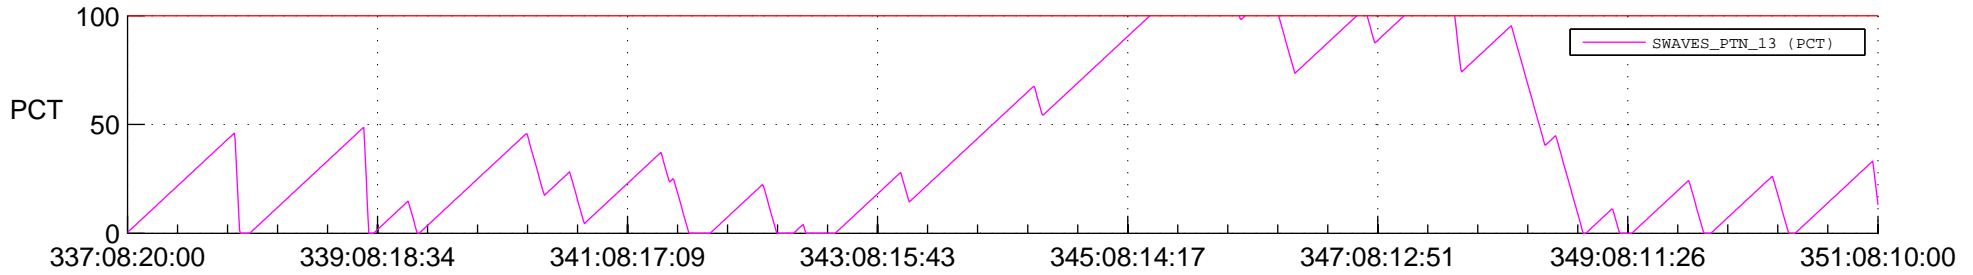

STEREO BEHIND SSR PCT Full Prediction

SWAVES_Percent_Full_Prediction

IMPACT_Percent_Full_Prediction

PLASTIC_Percent_Full_Prediction

Spacecraft_DownLink_Rate

Ground Time (2013:337:08:20:00.000 -2013:351:08:10:00.000)