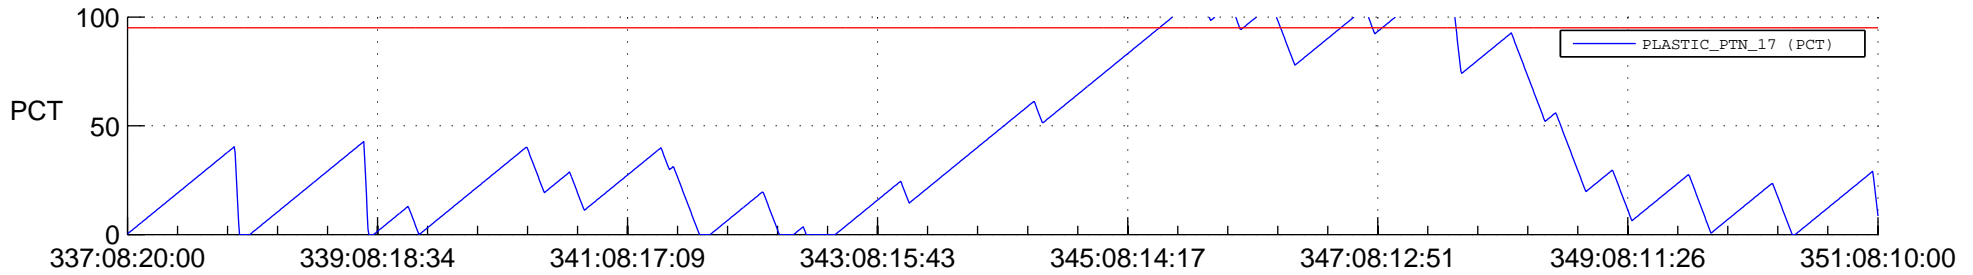

STEREO BEHIND SSR PCT Full Prediction

SWAVES_Percent_Full_Prediction

IMPACT_Percent_Full_Prediction

PLASTIC_Percent_Full_Prediction

Spacecraft_DownLink_Rate

Ground Time (2013:337:08:20:00.000 -2013:351:08:10:00.000)