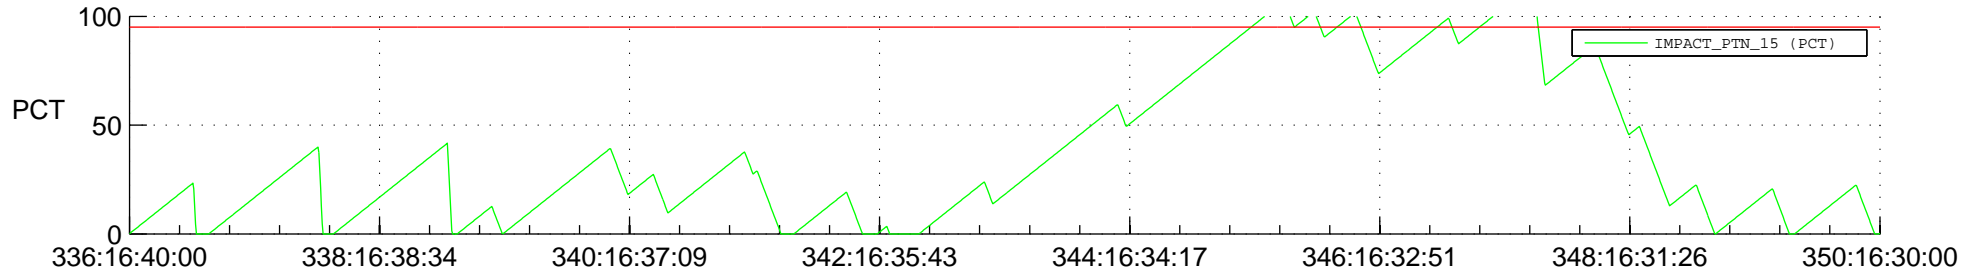

IMPACT_Percent_Full_Prediction