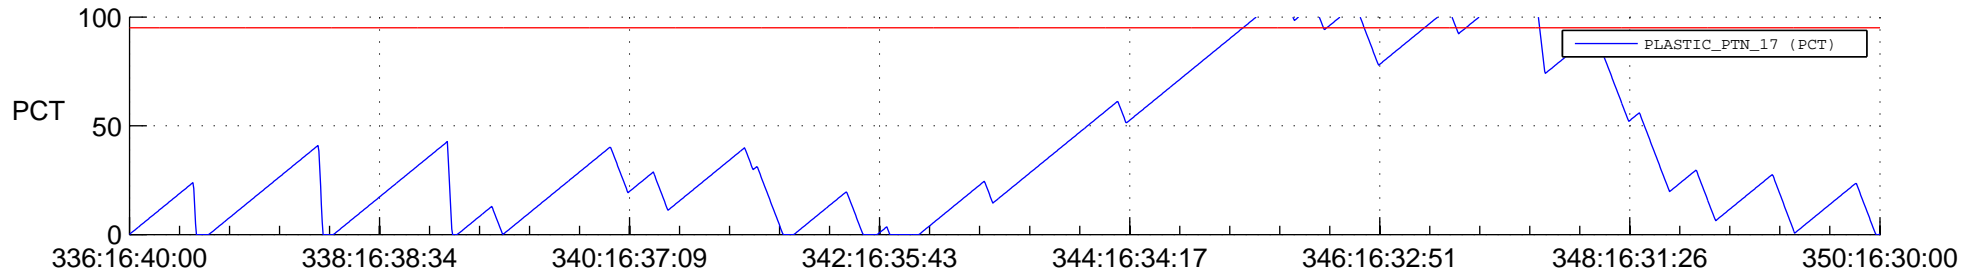

# STEREO BEHIND SSR PCT Full Prediction

## SWAVES\_Percent\_Full\_Prediction

## Spacecraft\_DownLink\_Rate

Ground Time (2013:336:16:40:00.000 -2013:350:16:30:00.000)