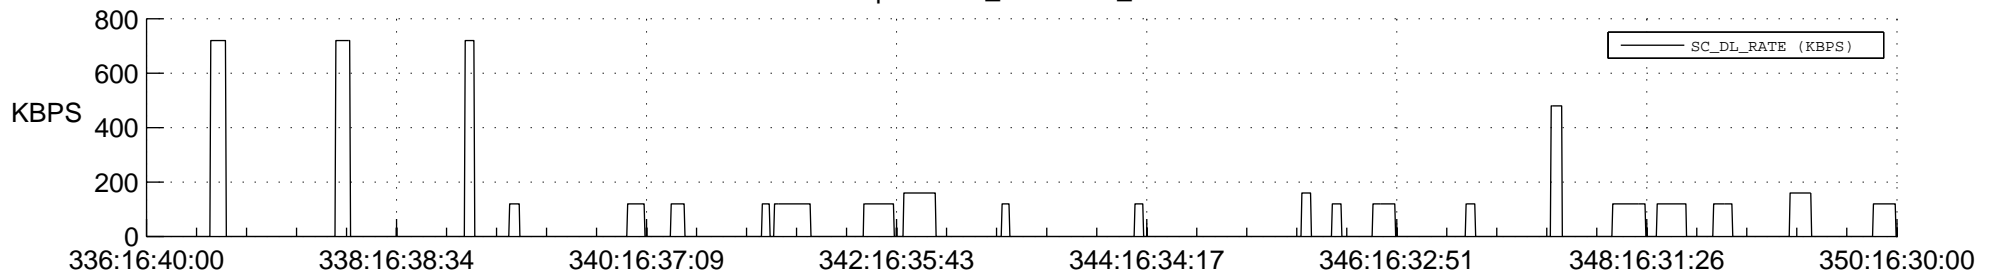

## Spacecraft\_DownLink\_Rate

Ground Time (2013:336:16:40:00.000 -2013:350:16:30:00.000)