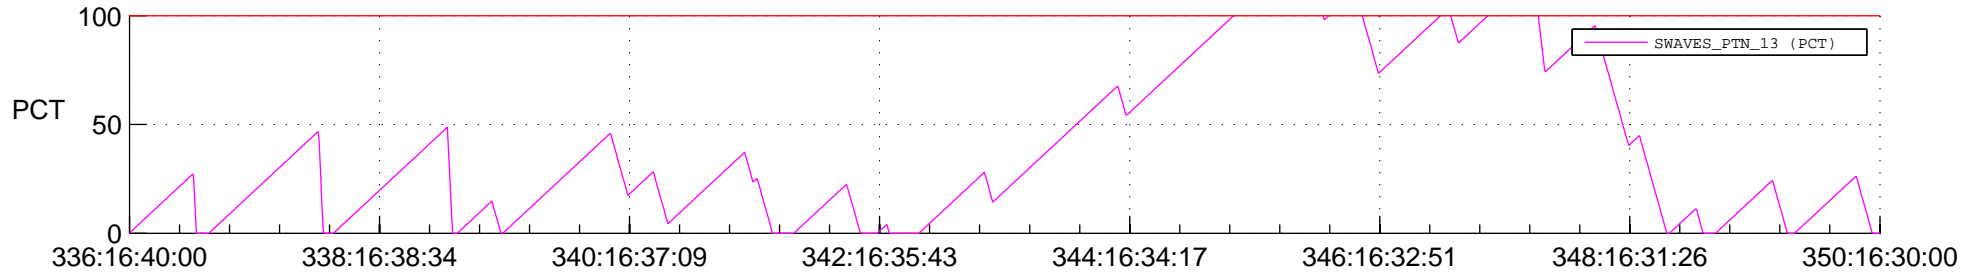

# STEREO BEHIND SSR PCT Full Prediction

## SWAVES\_Percent\_Full\_Prediction

## Spacecraft\_DownLink\_Rate

Ground Time (2013:336:16:40:00.000 -2013:350:16:30:00.000)