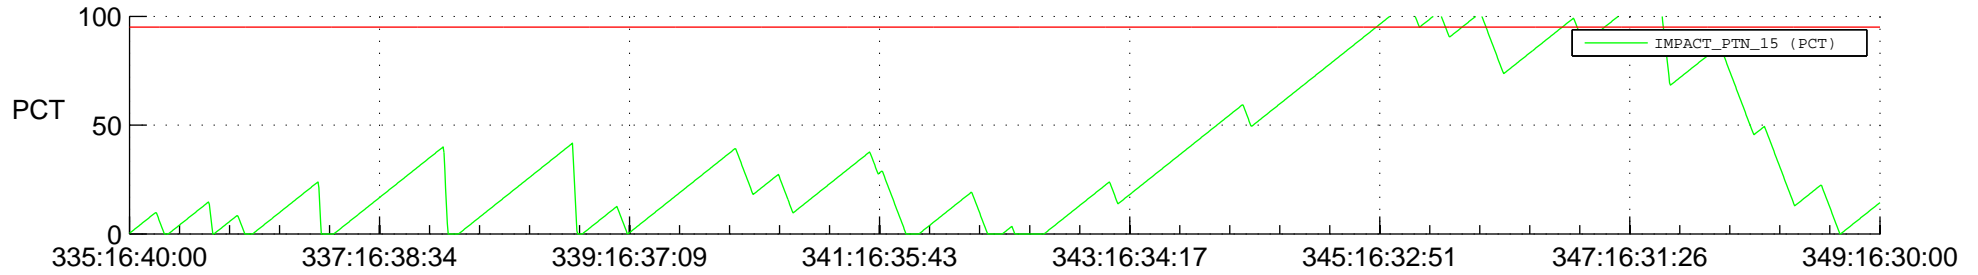

STEREO BEHIND SSR PCT Full Prediction

SWAVES_Percent_Full_Prediction

IMPACT_Percent_Full_Prediction

PLASTIC_Percent_Full_Prediction

Spacecraft_DownLink_Rate

Ground Time (2013:335:16:40:00.000 -2013:349:16:30:00.000)