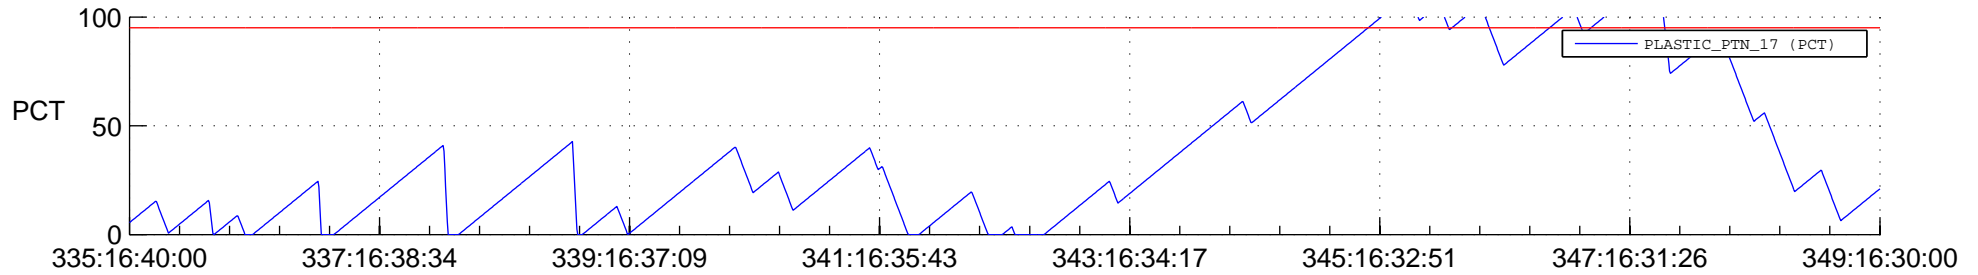

STEREO BEHIND SSR PCT Full Prediction

SWAVES_Percent_Full_Prediction

IMPACT_Percent_Full_Prediction

PLASTIC_Percent_Full_Prediction

Spacecraft_DownLink_Rate

Ground Time (2013:335:16:40:00.000 -2013:349:16:30:00.000)