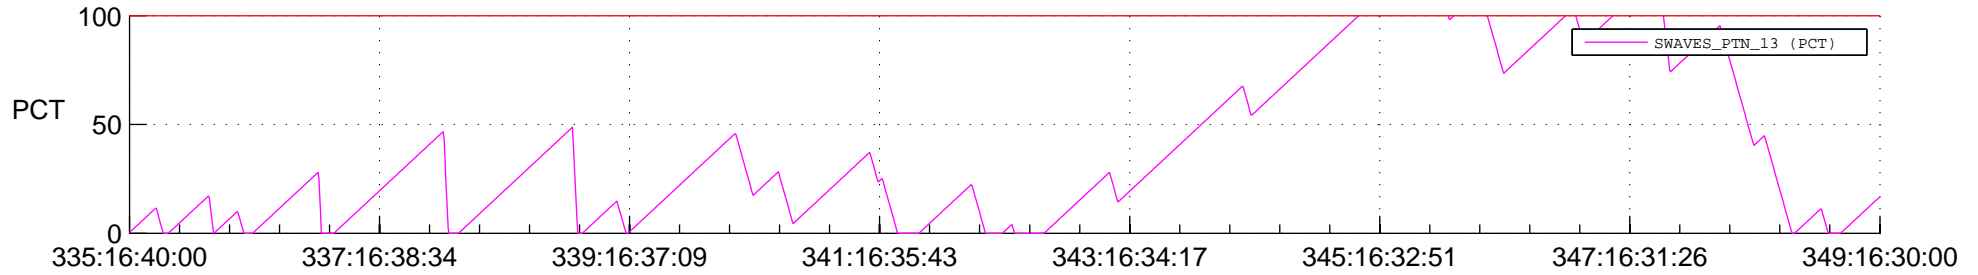

STEREO BEHIND SSR PCT Full Prediction

SWAVES_Percent_Full_Prediction

IMPACT_Percent_Full_Prediction

PLASTIC_Percent_Full_Prediction

Spacecraft_DownLink_Rate

Ground Time (2013:335:16:40:00.000 -2013:349:16:30:00.000)