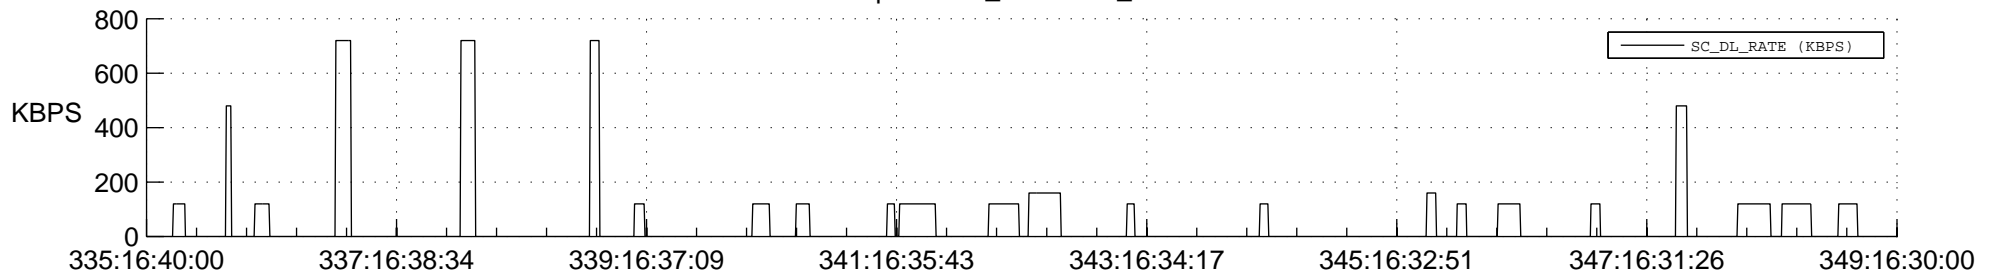

STEREO BEHIND SSR PCT Full Prediction

SWAVES_Percent_Full_Prediction

IMPACT_Percent_Full_Prediction

PLASTIC_Percent_Full_Prediction

Spacecraft_DownLink_Rate

Ground Time (2013:335:16:40:00.000 -2013:349:16:30:00.000)