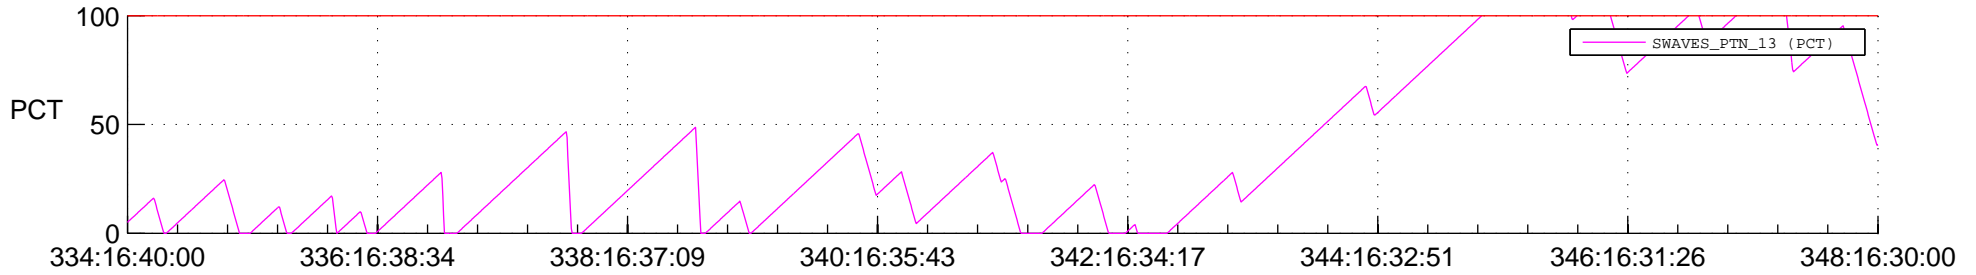

STEREO BEHIND SSR PCT Full Prediction

SWAVES_Percent_Full_Prediction

IMPACT_Percent_Full_Prediction

PLASTIC_Percent_Full_Prediction

Spacecraft_DownLink_Rate