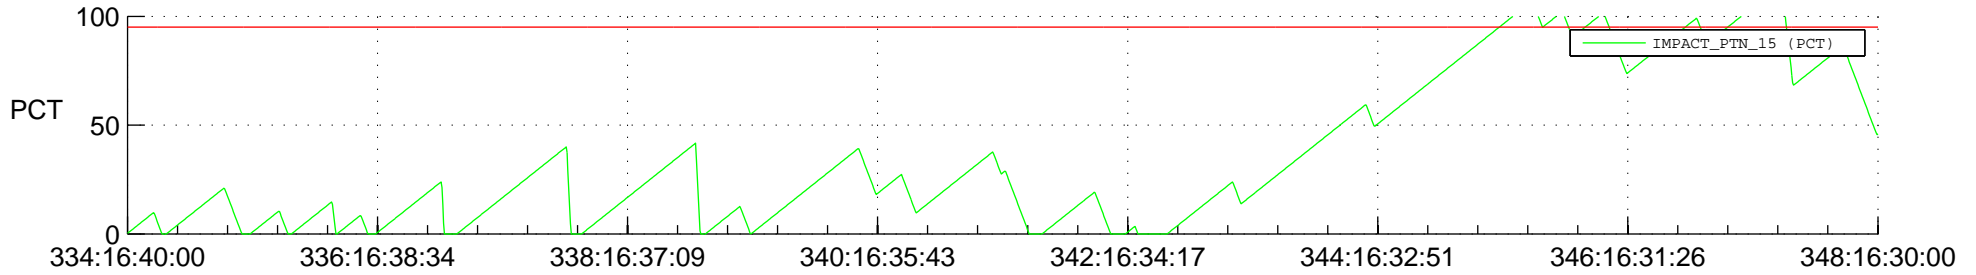

STEREO BEHIND SSR PCT Full Prediction

SWAVES_Percent_Full_Prediction

IMPACT_Percent_Full_Prediction

PLASTIC_Percent_Full_Prediction

Spacecraft_DownLink_Rate