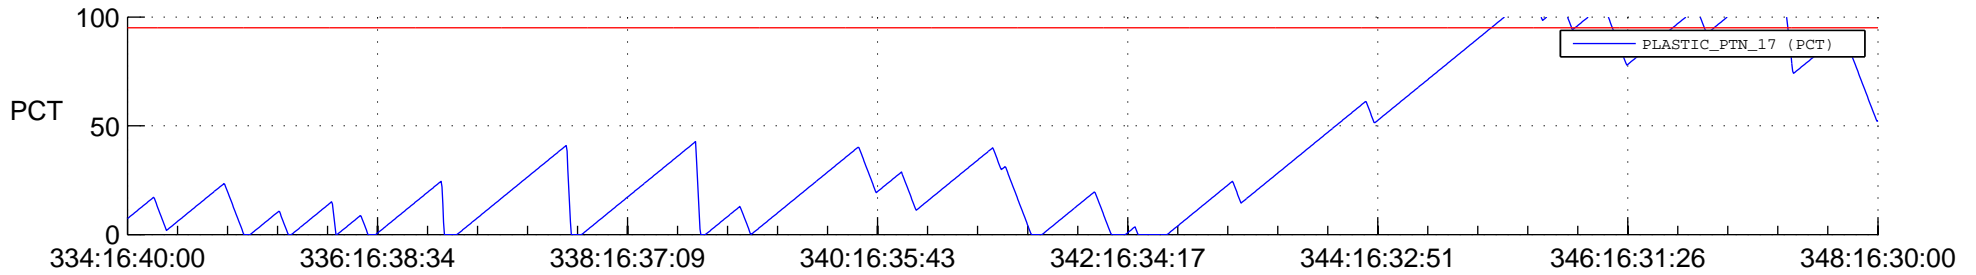

STEREO BEHIND SSR PCT Full Prediction

SWAVES_Percent_Full_Prediction

IMPACT_Percent_Full_Prediction

PLASTIC_Percent_Full_Prediction

Spacecraft_DownLink_Rate