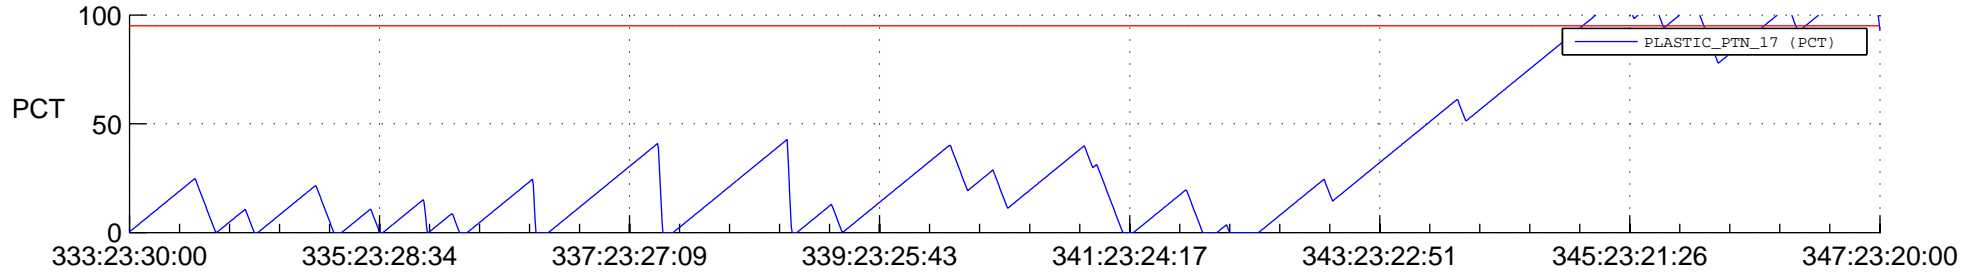

STEREO BEHIND SSR PCT Full Prediction

SWAVES_Percent_Full_Prediction

IMPACT_Percent_Full_Prediction

PLASTIC_Percent_Full_Prediction

Spacecraft_DownLink_Rate

Ground Time (2013:333:23:30:00.000 -2013:347:23:20:00.000)