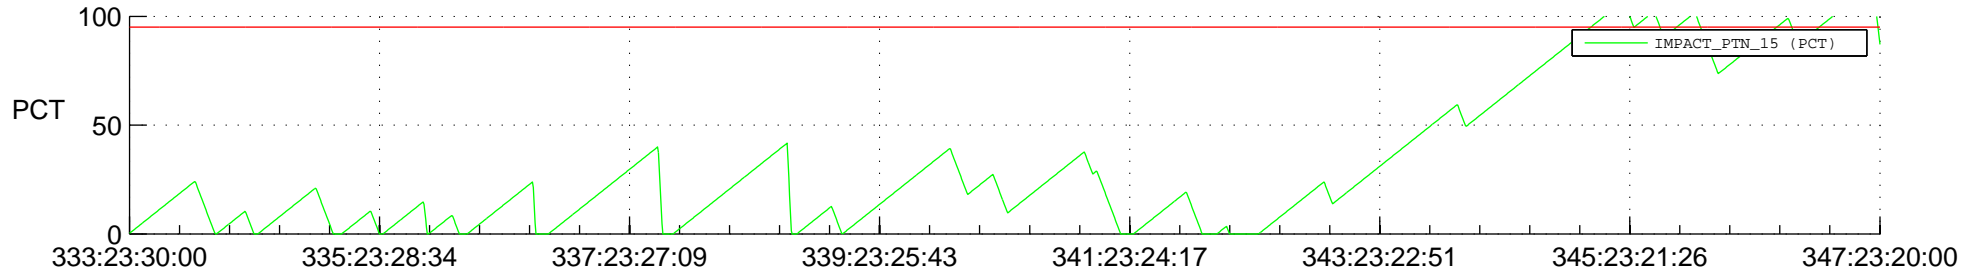

STEREO BEHIND SSR PCT Full Prediction

SWAVES_Percent_Full_Prediction

IMPACT_Percent_Full_Prediction

PLASTIC_Percent_Full_Prediction

Spacecraft_DownLink_Rate

Ground Time (2013:333:23:30:00.000 -2013:347:23:20:00.000)