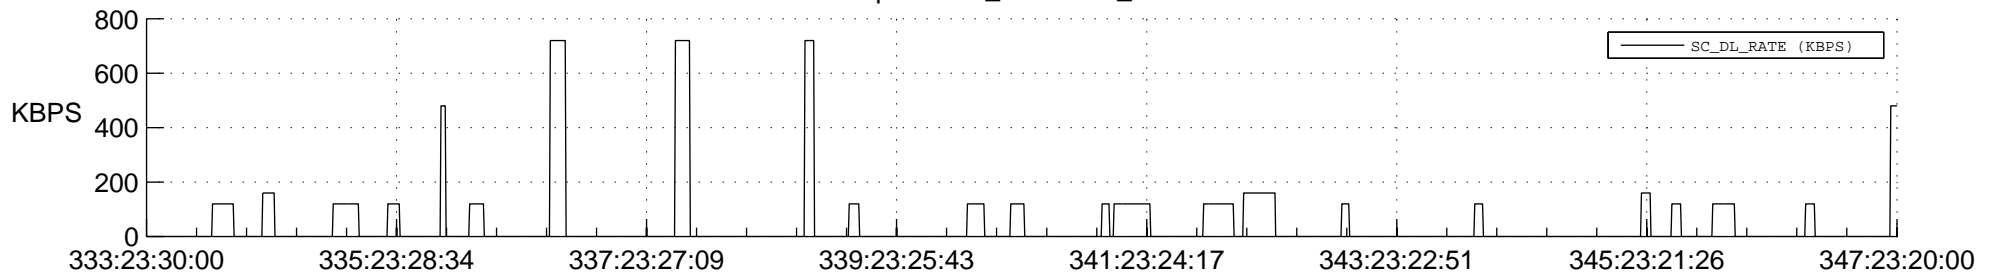

STEREO BEHIND SSR PCT Full Prediction

SWAVES_Percent_Full_Prediction

IMPACT_Percent_Full_Prediction

PLASTIC_Percent_Full_Prediction

Spacecraft_DownLink_Rate

Ground Time (2013:333:23:30:00.000 -2013:347:23:20:00.000)