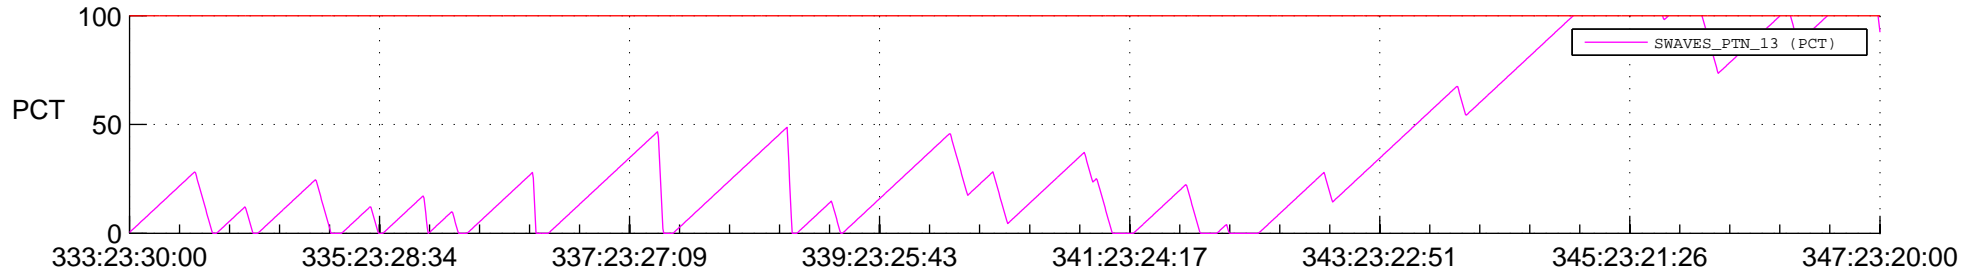

STEREO BEHIND SSR PCT Full Prediction

SWAVES_Percent_Full_Prediction

IMPACT_Percent_Full_Prediction

PLASTIC_Percent_Full_Prediction

Spacecraft_DownLink_Rate

Ground Time (2013:333:23:30:00.000 -2013:347:23:20:00.000)