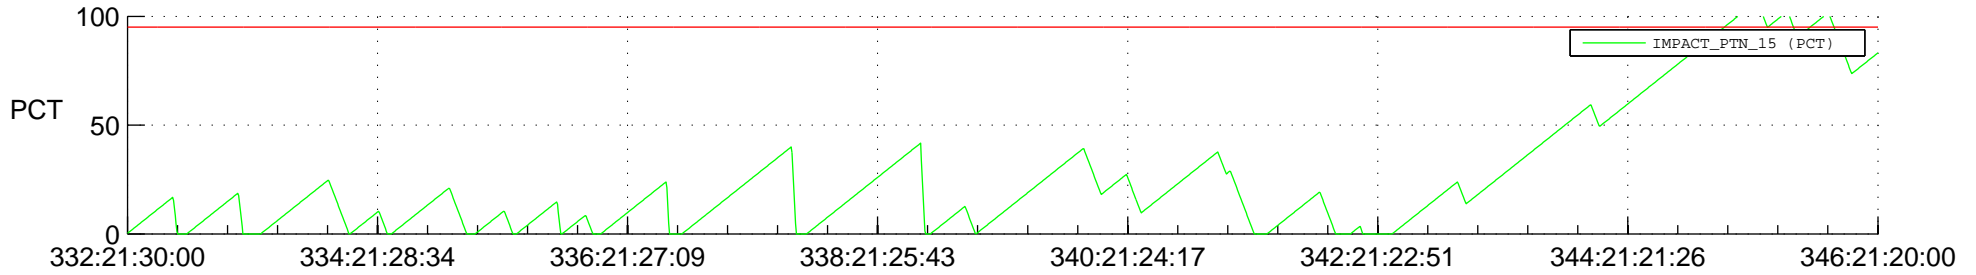

IMPACT_Percent_Full_Prediction