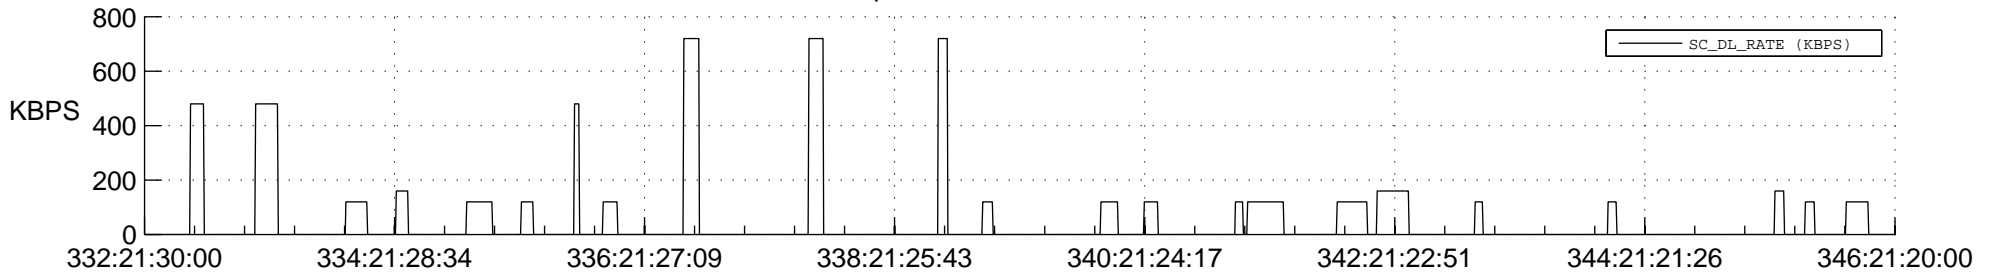

## Spacecraft\_DownLink\_Rate

Ground Time (2013:332:21:30:00.000 -2013:346:21:20:00.000)