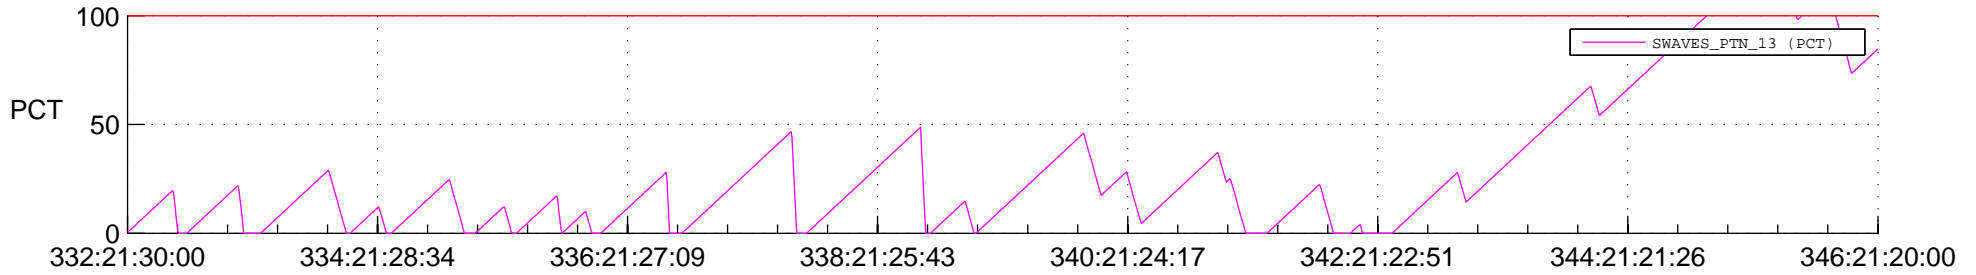

# STEREO BEHIND SSR PCT Full Prediction

## SWAVES\_Percent\_Full\_Prediction

## Spacecraft\_DownLink\_Rate

Ground Time (2013:332:21:30:00.000 -2013:346:21:20:00.000)