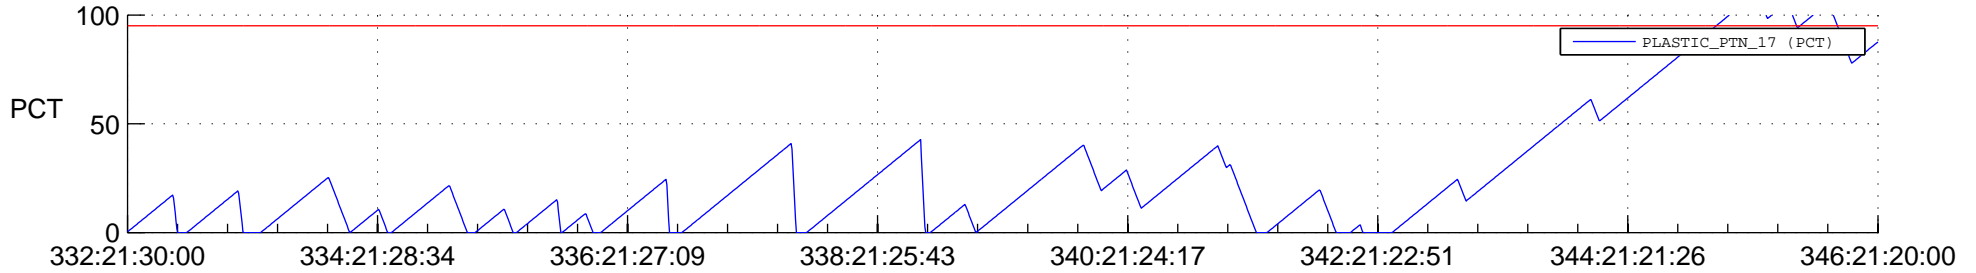

# STEREO BEHIND SSR PCT Full Prediction

## SWAVES\_Percent\_Full\_Prediction

## Spacecraft\_DownLink\_Rate

Ground Time (2013:332:21:30:00.000 -2013:346:21:20:00.000)