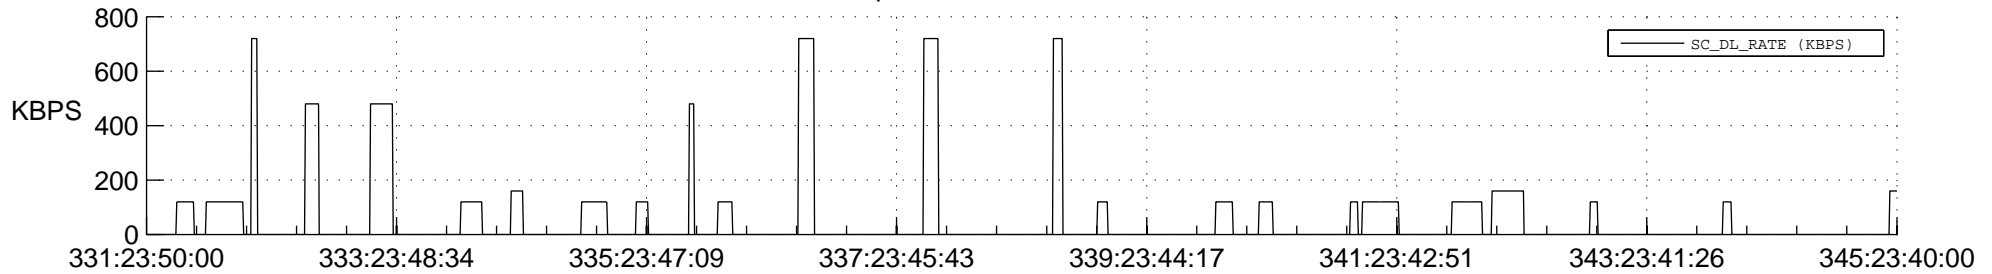

STEREO BEHIND SSR PCT Full Prediction

SWAVES_Percent_Full_Prediction

IMPACT_Percent_Full_Prediction

PLASTIC_Percent_Full_Prediction

Spacecraft_DownLink_Rate

Ground Time (2013:331:23:50:00.000 -2013:345:23:40:00.000)