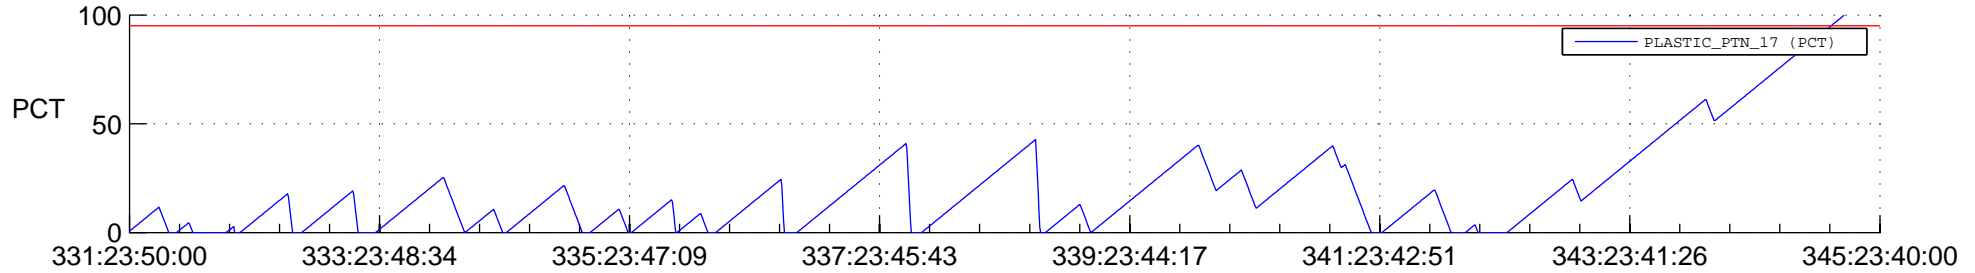

STEREO BEHIND SSR PCT Full Prediction

SWAVES_Percent_Full_Prediction

IMPACT_Percent_Full_Prediction

PLASTIC_Percent_Full_Prediction

Spacecraft_DownLink_Rate

Ground Time (2013:331:23:50:00.000 -2013:345:23:40:00.000)