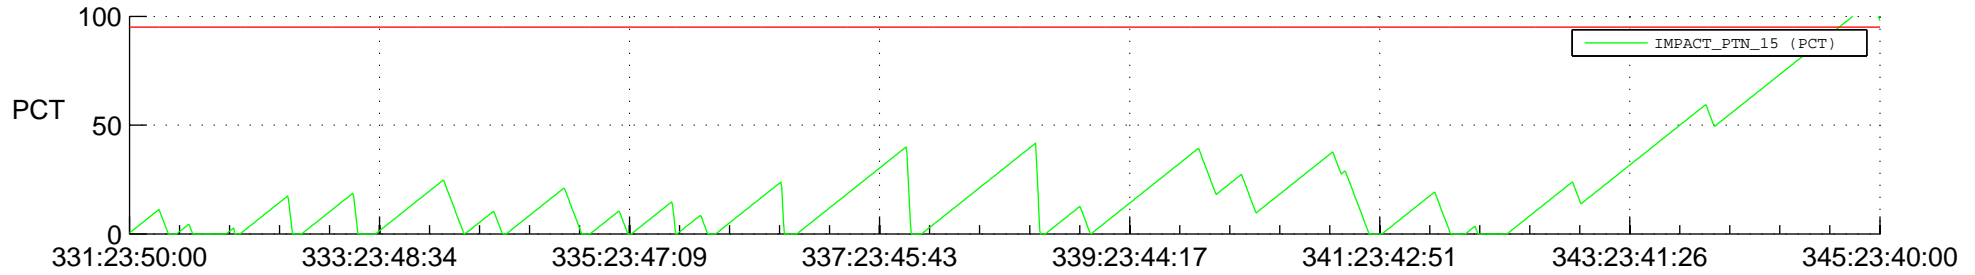

STEREO BEHIND SSR PCT Full Prediction

SWAVES_Percent_Full_Prediction

IMPACT_Percent_Full_Prediction

PLASTIC_Percent_Full_Prediction

Spacecraft_DownLink_Rate

Ground Time (2013:331:23:50:00.000 -2013:345:23:40:00.000)