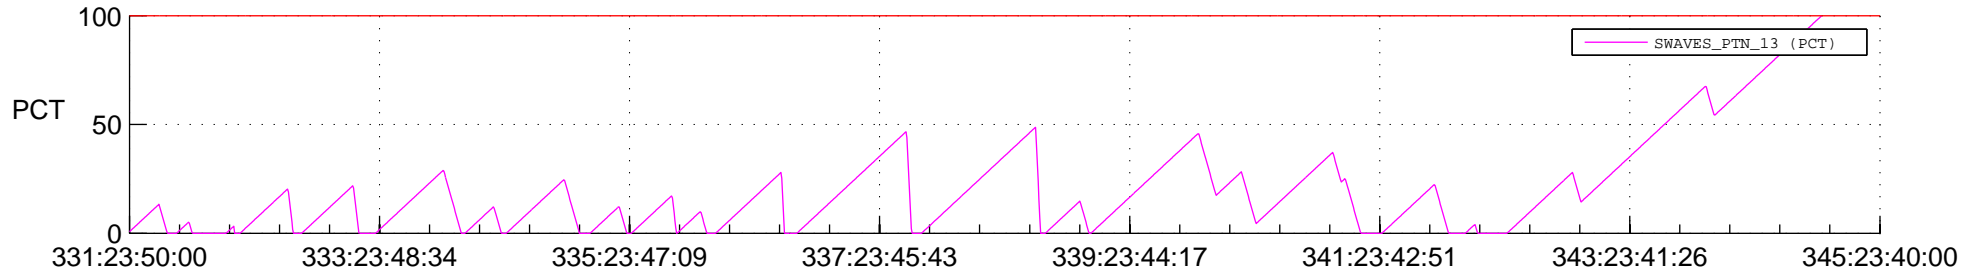

STEREO BEHIND SSR PCT Full Prediction

SWAVES_Percent_Full_Prediction

IMPACT_Percent_Full_Prediction

PLASTIC_Percent_Full_Prediction

Spacecraft_DownLink_Rate

Ground Time (2013:331:23:50:00.000 -2013:345:23:40:00.000)