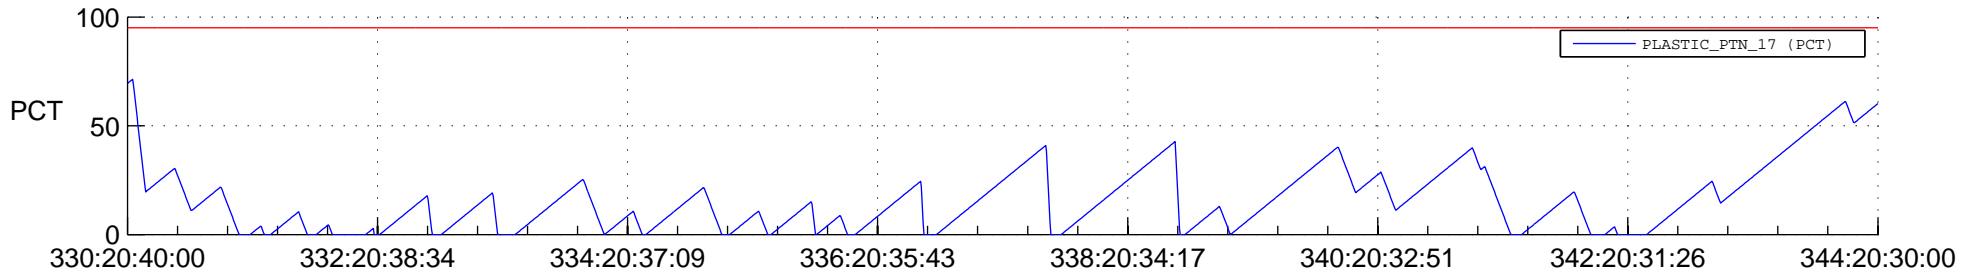

STEREO BEHIND SSR PCT Full Prediction

SWAVES_Percent_Full_Prediction

IMPACT_Percent_Full_Prediction

PLASTIC_Percent_Full_Prediction

Spacecraft_DownLink_Rate

Ground Time (2013:330:20:40:00.000 -2013:344:20:30:00.000)