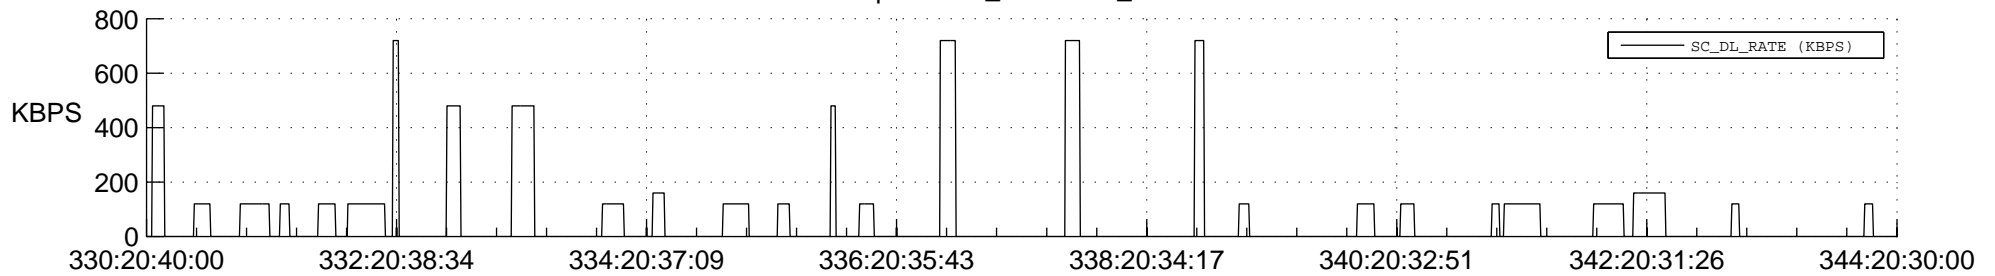

STEREO BEHIND SSR PCT Full Prediction

SWAVES_Percent_Full_Prediction

IMPACT_Percent_Full_Prediction

PLASTIC_Percent_Full_Prediction

Spacecraft_DownLink_Rate

Ground Time (2013:330:20:40:00.000 -2013:344:20:30:00.000)