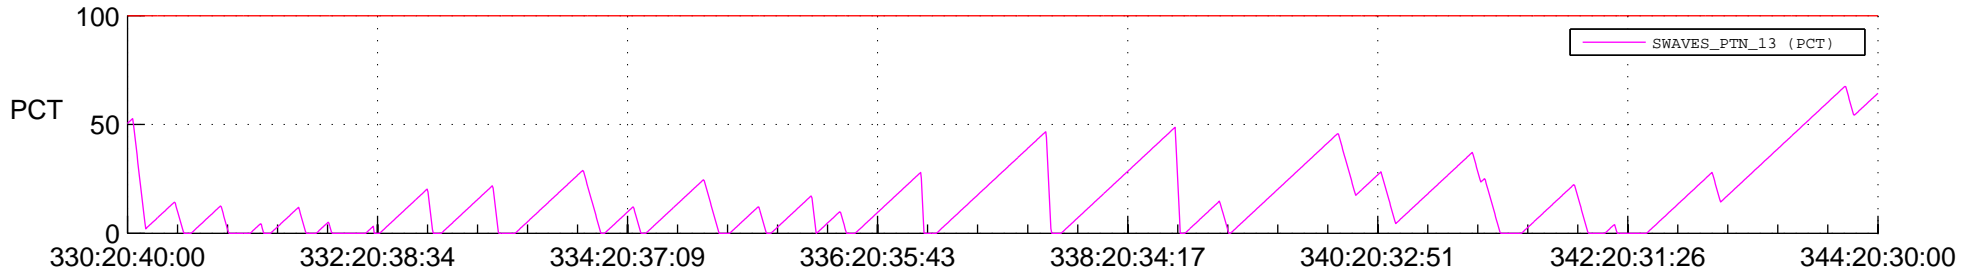

STEREO BEHIND SSR PCT Full Prediction

SWAVES_Percent_Full_Prediction

IMPACT_Percent_Full_Prediction

PLASTIC_Percent_Full_Prediction

Spacecraft_DownLink_Rate

Ground Time (2013:330:20:40:00.000 -2013:344:20:30:00.000)