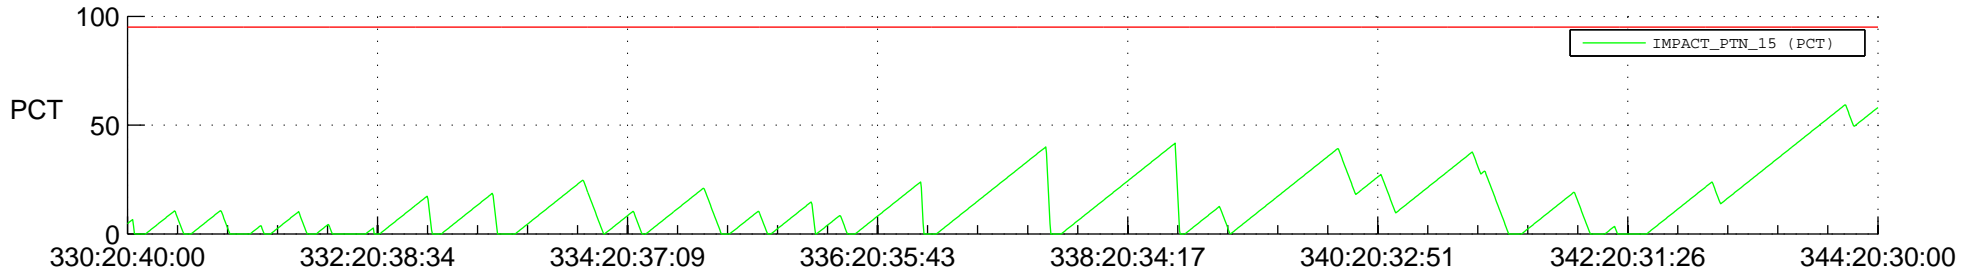

STEREO BEHIND SSR PCT Full Prediction

SWAVES_Percent_Full_Prediction

IMPACT_Percent_Full_Prediction

PLASTIC_Percent_Full_Prediction

Spacecraft_DownLink_Rate

Ground Time (2013:330:20:40:00.000 -2013:344:20:30:00.000)