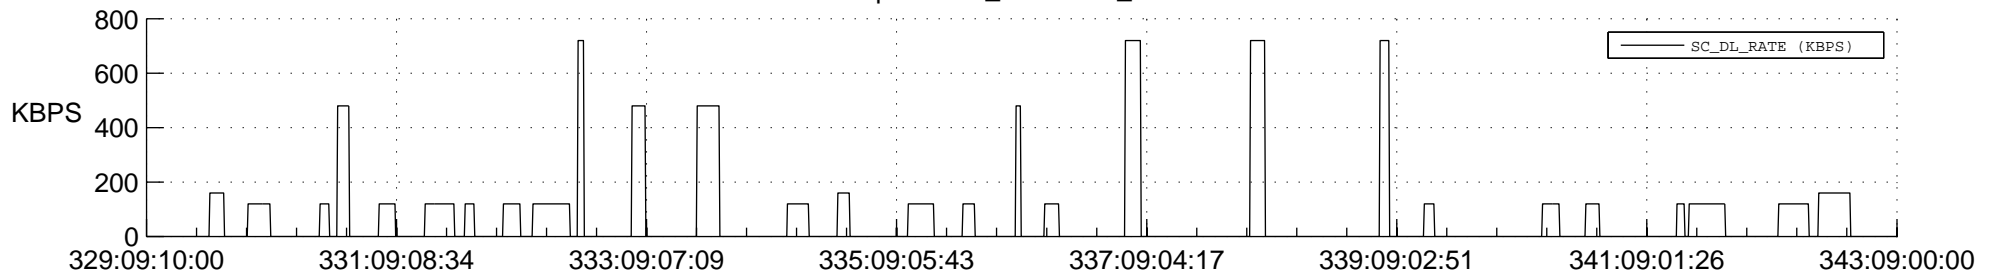

STEREO BEHIND SSR PCT Full Prediction

SWAVES_Percent_Full_Prediction

IMPACT_Percent_Full_Prediction

PLASTIC_Percent_Full_Prediction

Spacecraft_DownLink_Rate

Ground Time (2013:329:09:10:00.000 -2013:343:09:00:00.000)