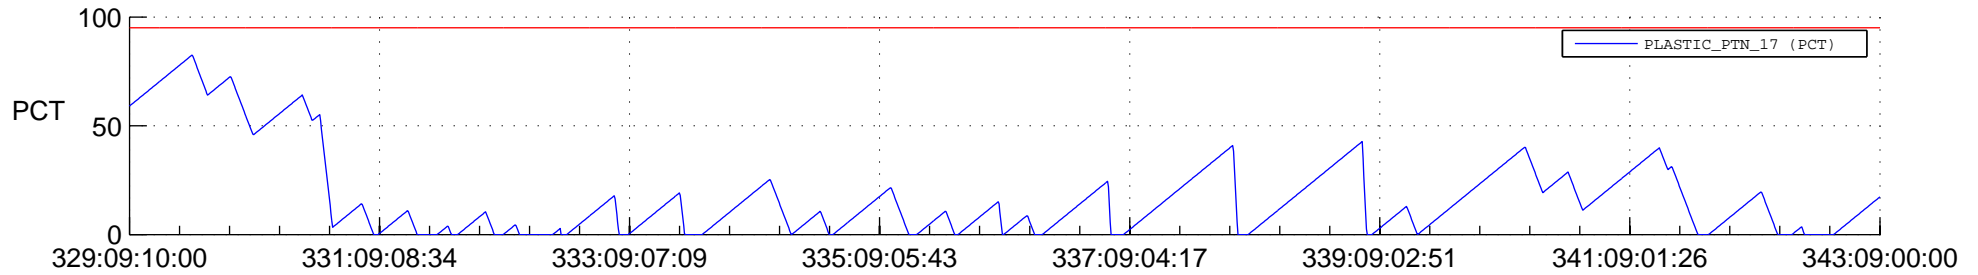

STEREO BEHIND SSR PCT Full Prediction

SWAVES_Percent_Full_Prediction

IMPACT_Percent_Full_Prediction

PLASTIC_Percent_Full_Prediction

Spacecraft_DownLink_Rate

Ground Time (2013:329:09:10:00.000 -2013:343:09:00:00.000)