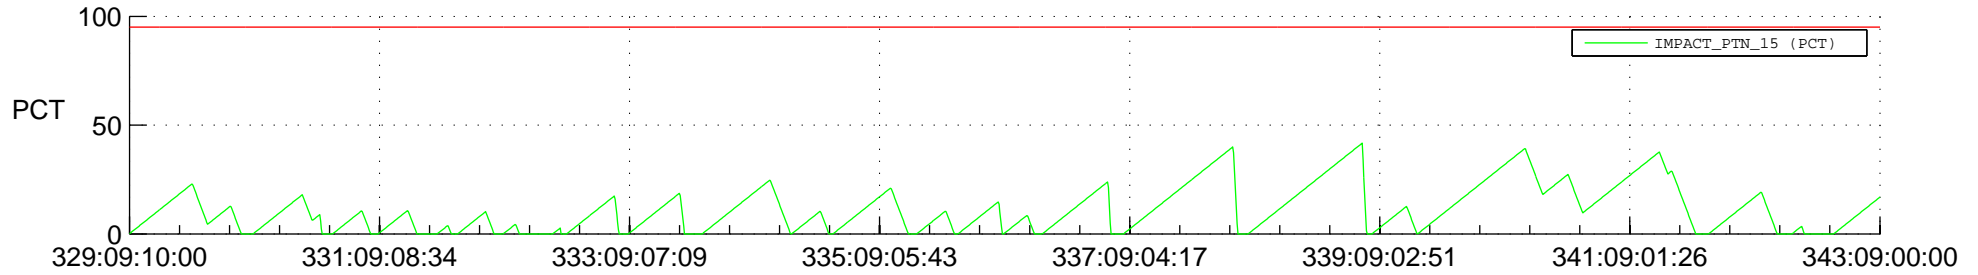

STEREO BEHIND SSR PCT Full Prediction

SWAVES_Percent_Full_Prediction

IMPACT_Percent_Full_Prediction

PLASTIC_Percent_Full_Prediction

Spacecraft_DownLink_Rate

Ground Time (2013:329:09:10:00.000 -2013:343:09:00:00.000)