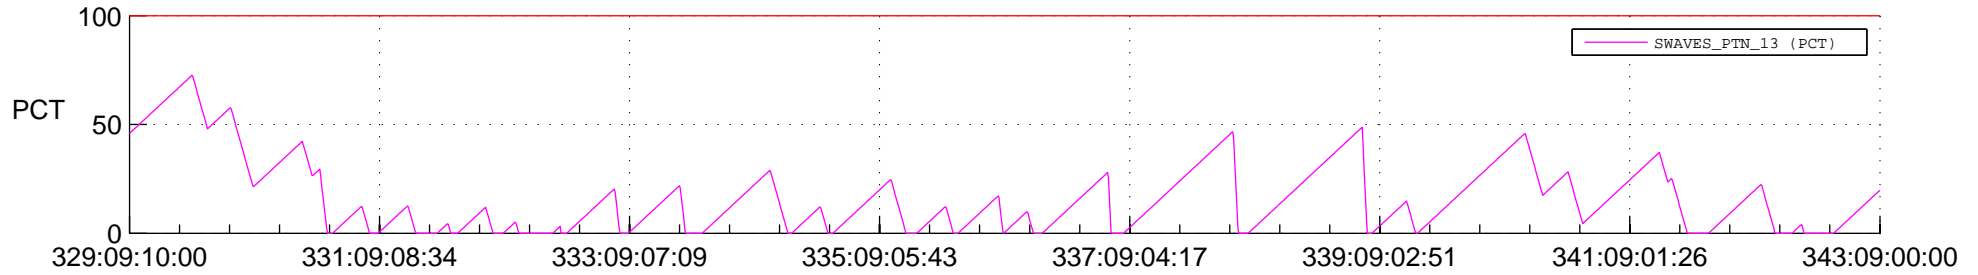

STEREO BEHIND SSR PCT Full Prediction

SWAVES_Percent_Full_Prediction

IMPACT_Percent_Full_Prediction

PLASTIC_Percent_Full_Prediction

Spacecraft_DownLink_Rate

Ground Time (2013:329:09:10:00.000 -2013:343:09:00:00.000)