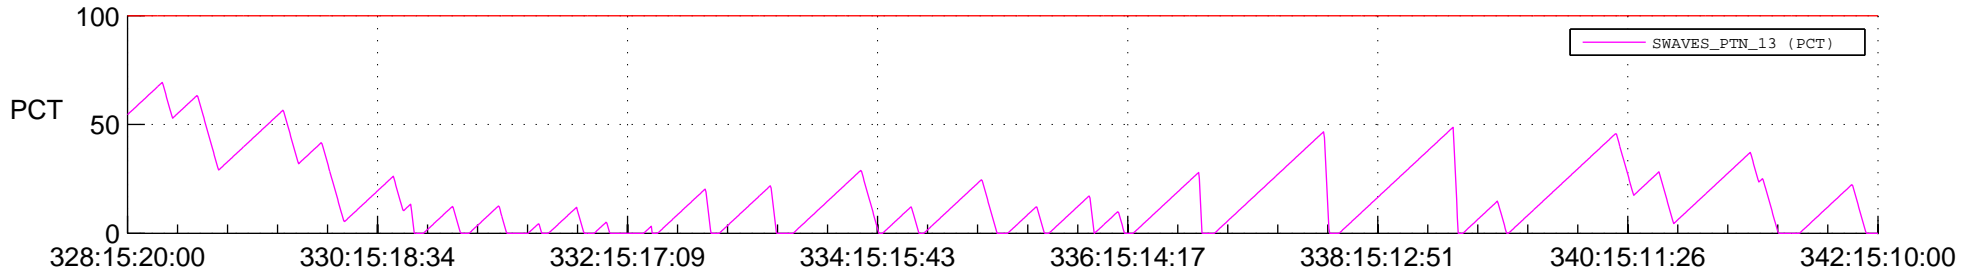

# STEREO BEHIND SSR PCT Full Prediction

## SWAVES\_Percent\_Full\_Prediction

## Spacecraft\_DownLink\_Rate

Ground Time (2013:328:15:20:00.000 -2013:342:15:10:00.000)