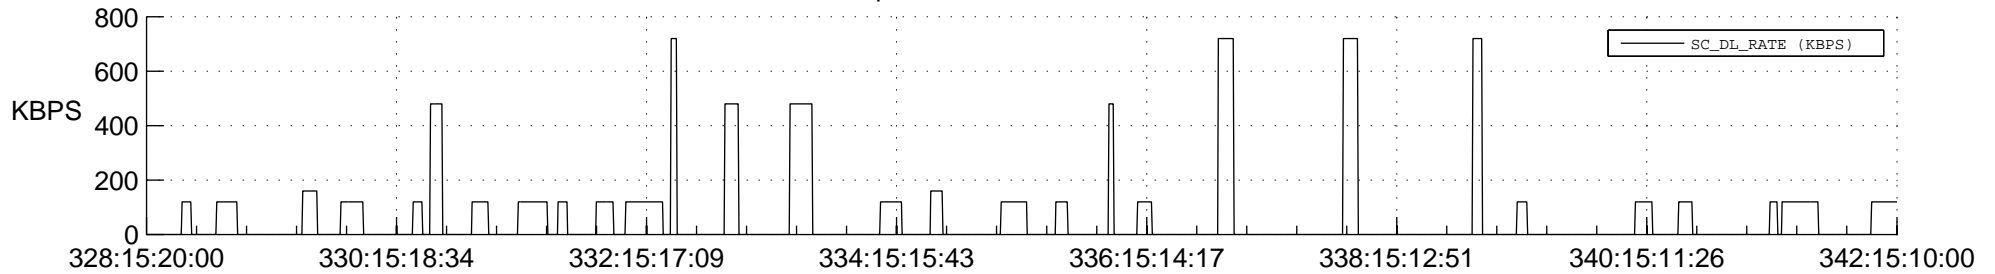

## Spacecraft\_DownLink\_Rate

Ground Time (2013:328:15:20:00.000 -2013:342:15:10:00.000)