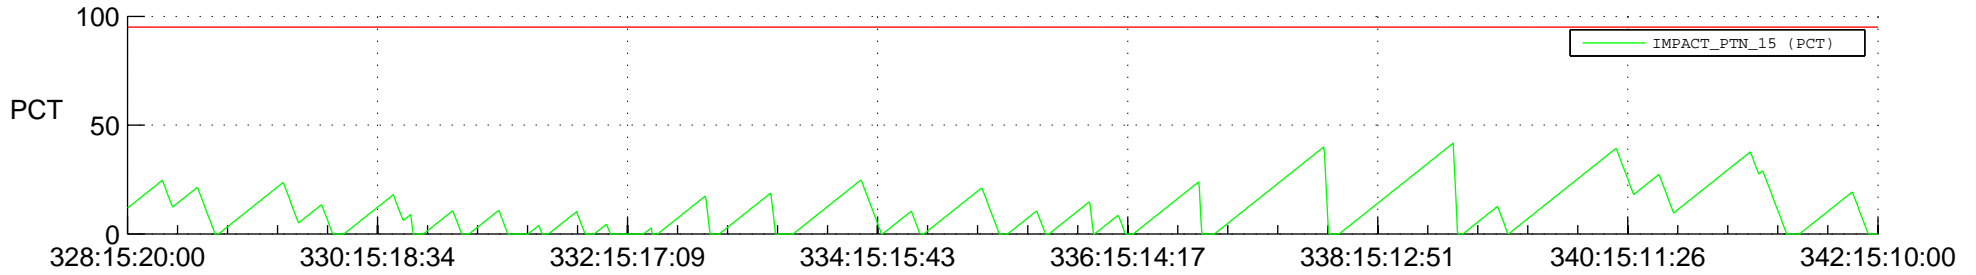

IMPACT_Percent_Full_Prediction