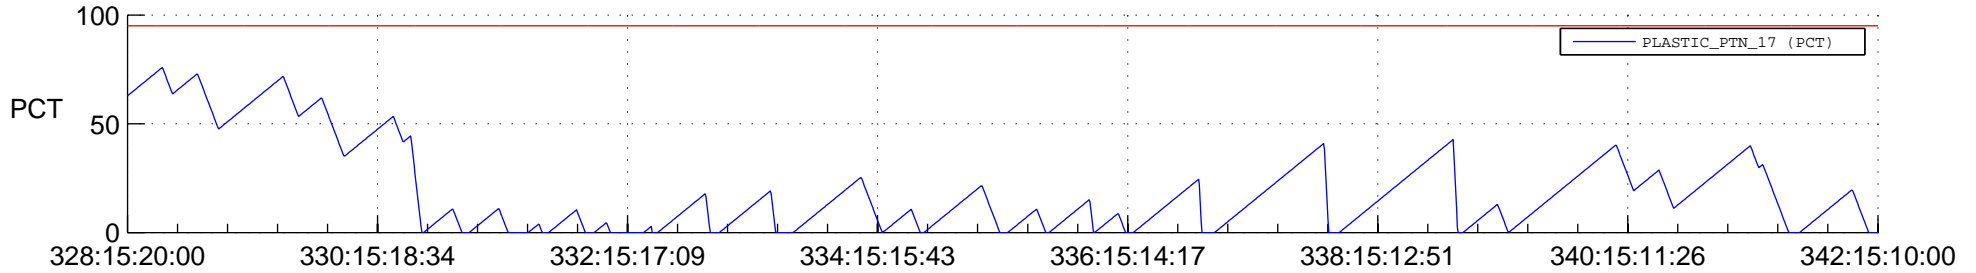

# STEREO BEHIND SSR PCT Full Prediction

## SWAVES\_Percent\_Full\_Prediction

## Spacecraft\_DownLink\_Rate

Ground Time (2013:328:15:20:00.000 -2013:342:15:10:00.000)