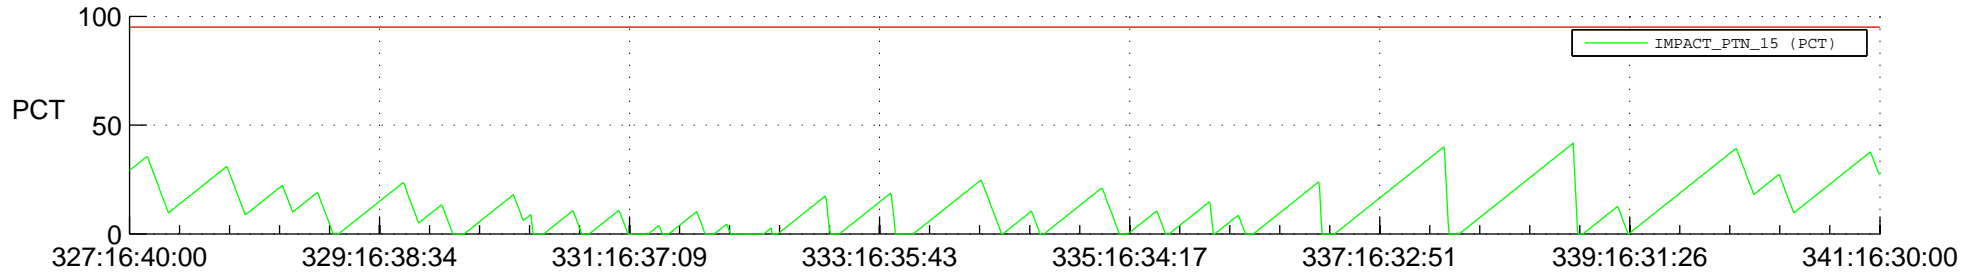

IMPACT_Percent_Full_Prediction