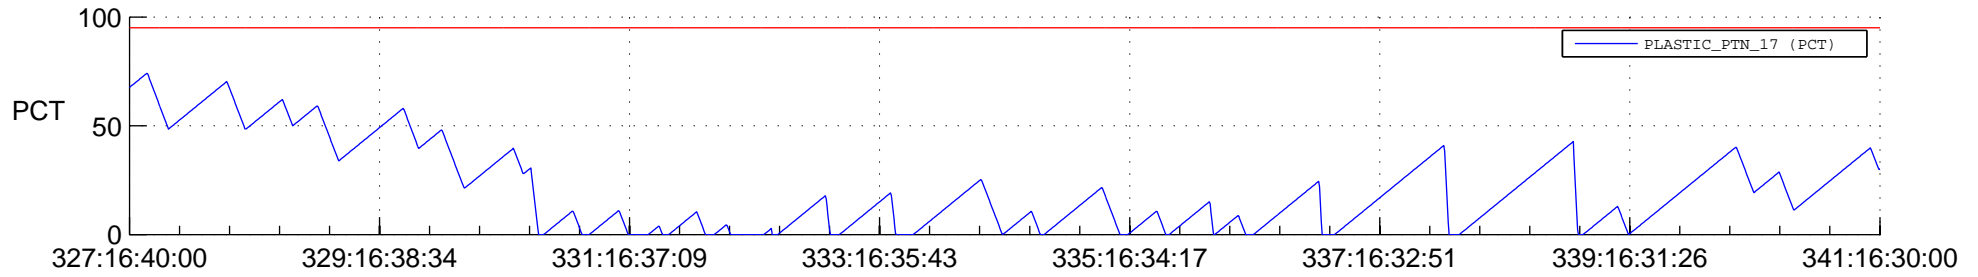

# STEREO BEHIND SSR PCT Full Prediction

## SWAVES\_Percent\_Full\_Prediction

## Spacecraft\_DownLink\_Rate

Ground Time (2013:327:16:40:00.000 -2013:341:16:30:00.000)