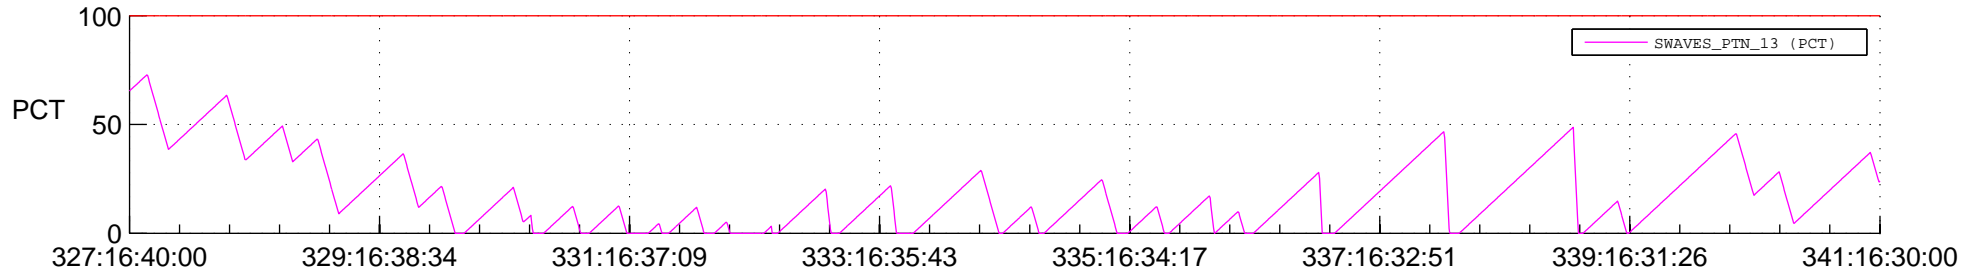

# STEREO BEHIND SSR PCT Full Prediction

## SWAVES\_Percent\_Full\_Prediction

## Spacecraft\_DownLink\_Rate

Ground Time (2013:327:16:40:00.000 -2013:341:16:30:00.000)