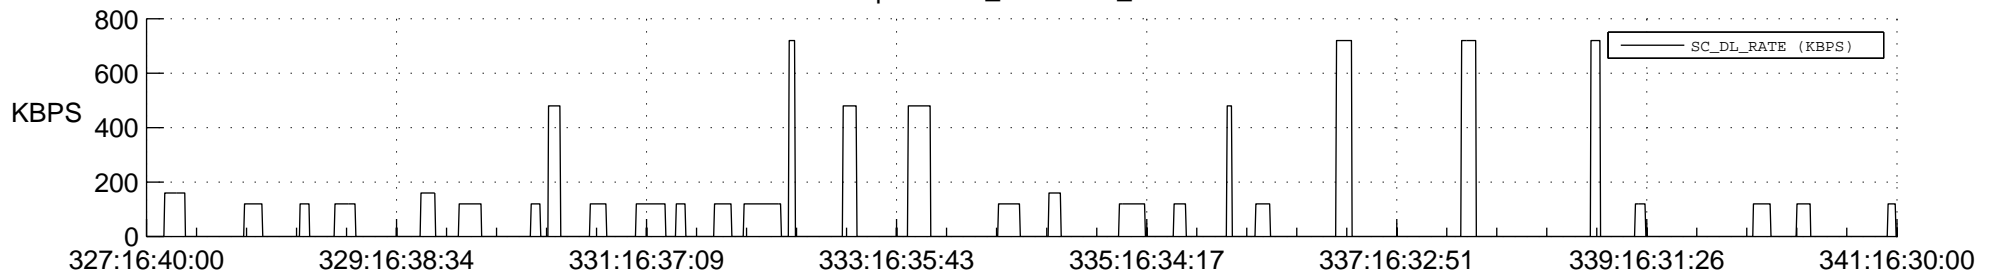

## Spacecraft\_DownLink\_Rate

Ground Time (2013:327:16:40:00.000 -2013:341:16:30:00.000)