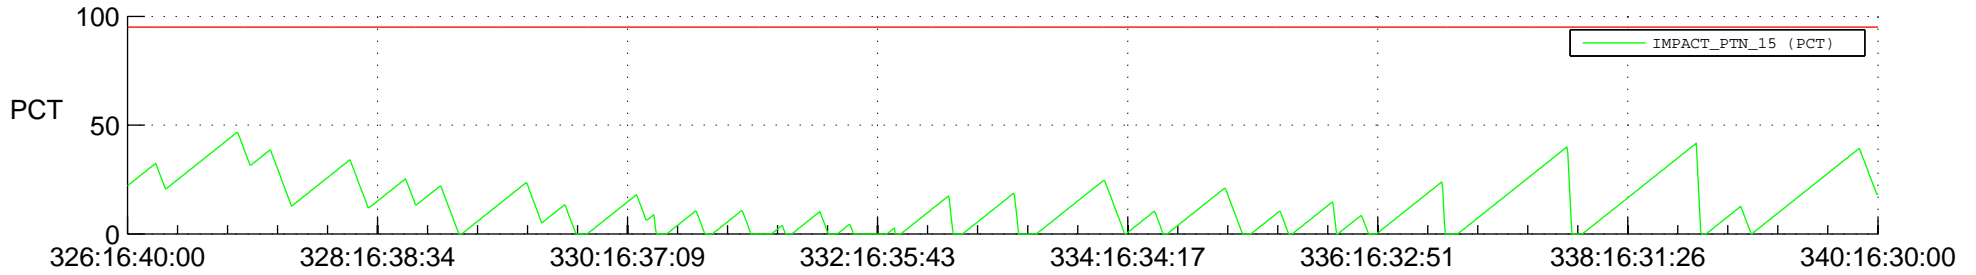

IMPACT_Percent_Full_Prediction