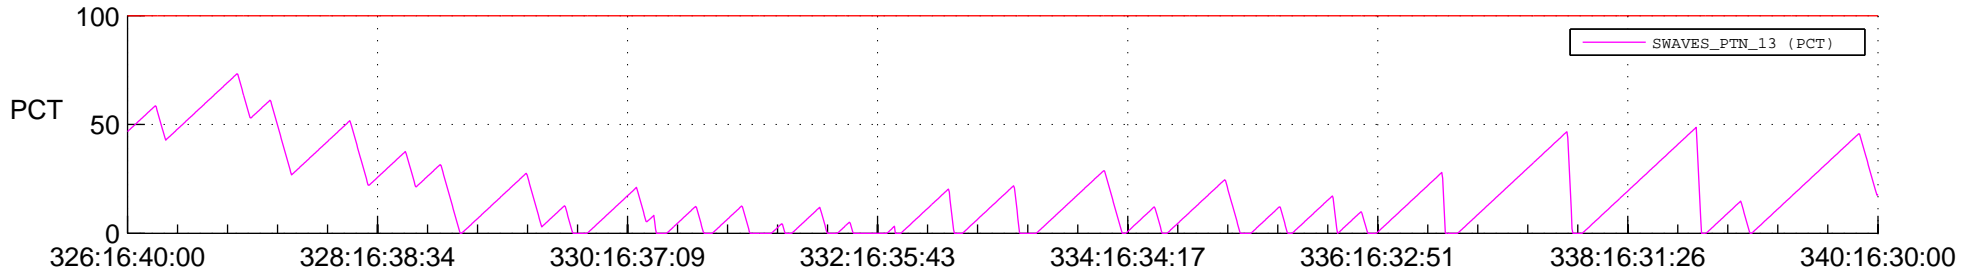

# STEREO BEHIND SSR PCT Full Prediction

## SWAVES\_Percent\_Full\_Prediction

## Spacecraft\_DownLink\_Rate

Ground Time (2013:326:16:40:00.000 -2013:340:16:30:00.000)