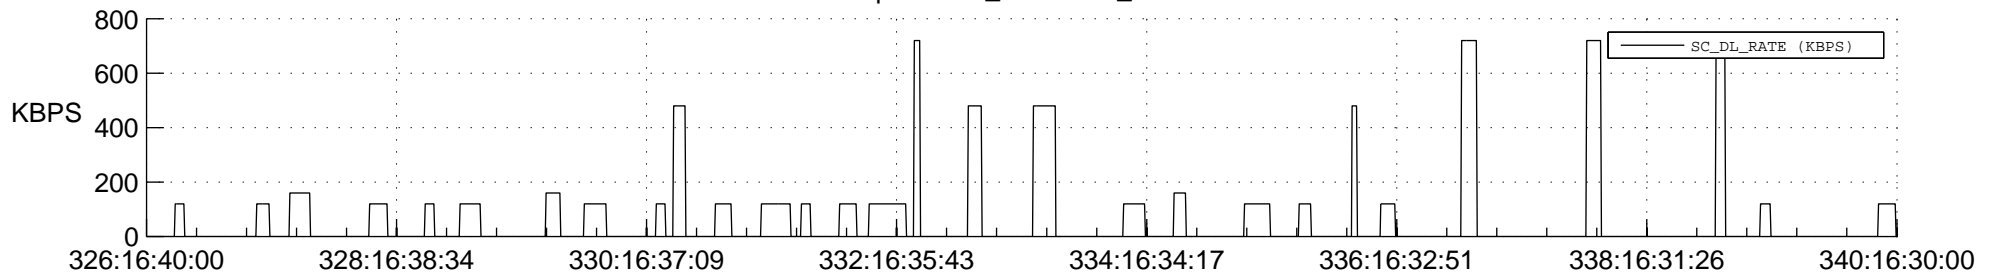

## Spacecraft\_DownLink\_Rate

Ground Time (2013:326:16:40:00.000 -2013:340:16:30:00.000)