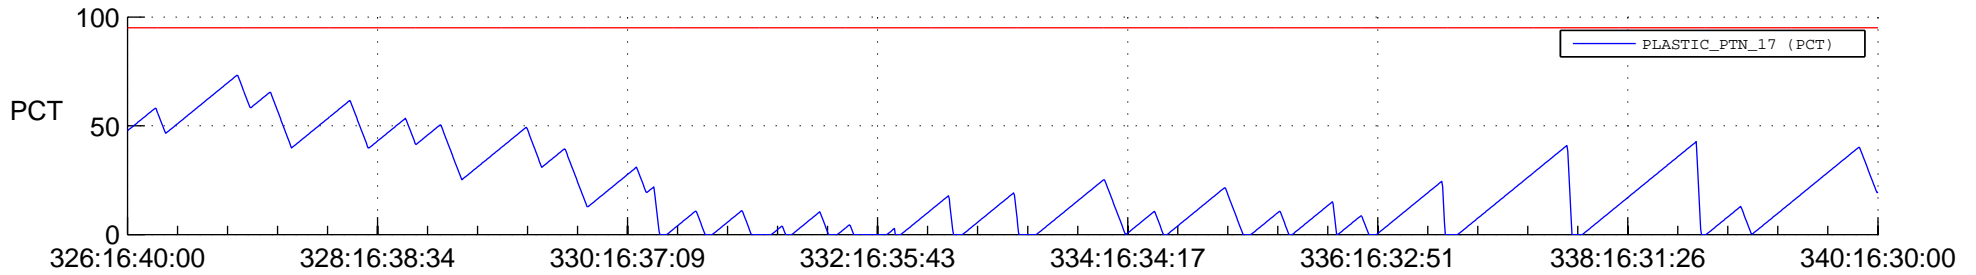

# STEREO BEHIND SSR PCT Full Prediction

## SWAVES\_Percent\_Full\_Prediction

## Spacecraft\_DownLink\_Rate

Ground Time (2013:326:16:40:00.000 -2013:340:16:30:00.000)