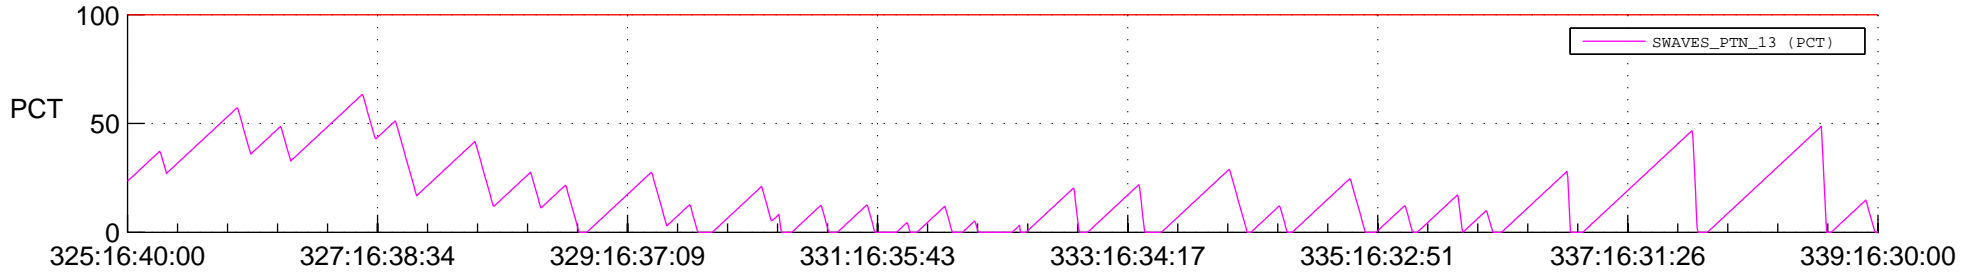

# STEREO BEHIND SSR PCT Full Prediction

## SWAVES\_Percent\_Full\_Prediction

## Spacecraft\_DownLink\_Rate

Ground Time (2013:325:16:40:00.000 -2013:339:16:30:00.000)