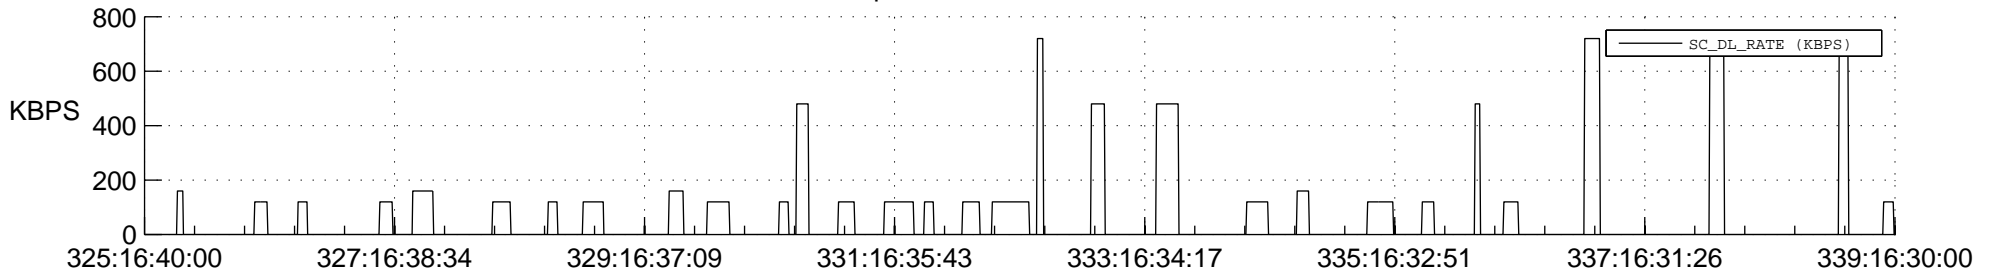

## Spacecraft\_DownLink\_Rate

Ground Time (2013:325:16:40:00.000 -2013:339:16:30:00.000)