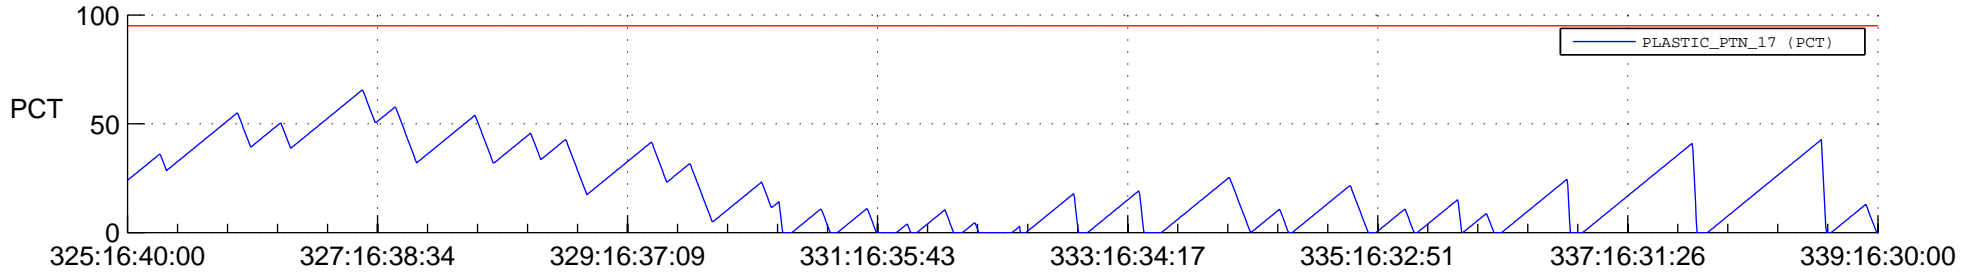

# STEREO BEHIND SSR PCT Full Prediction

## SWAVES\_Percent\_Full\_Prediction

## Spacecraft\_DownLink\_Rate

Ground Time (2013:325:16:40:00.000 -2013:339:16:30:00.000)