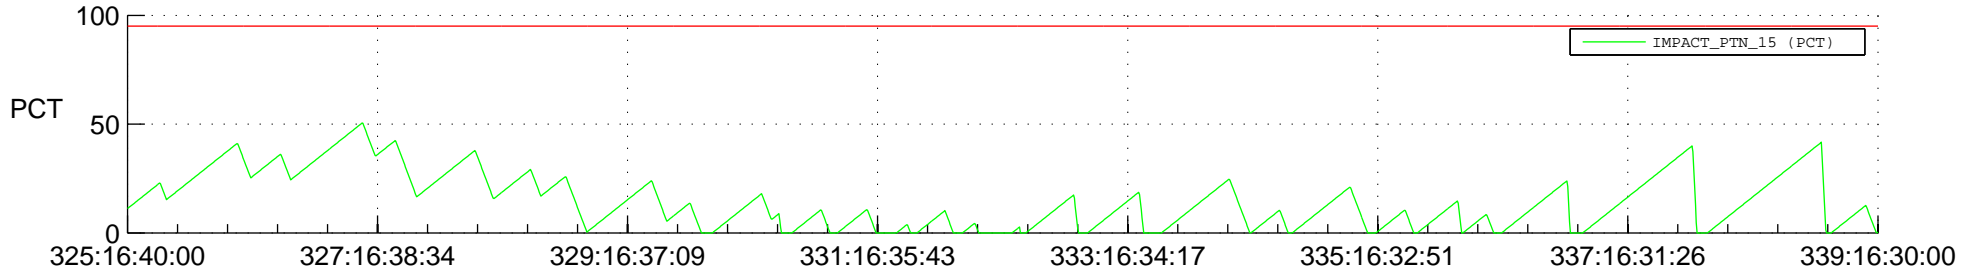

IMPACT_Percent_Full_Prediction