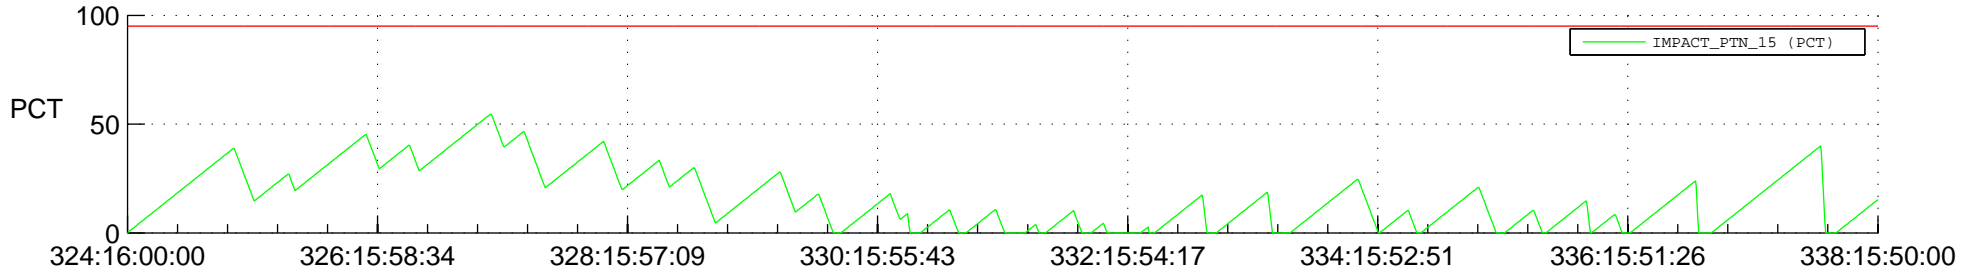

IMPACT_Percent_Full_Prediction