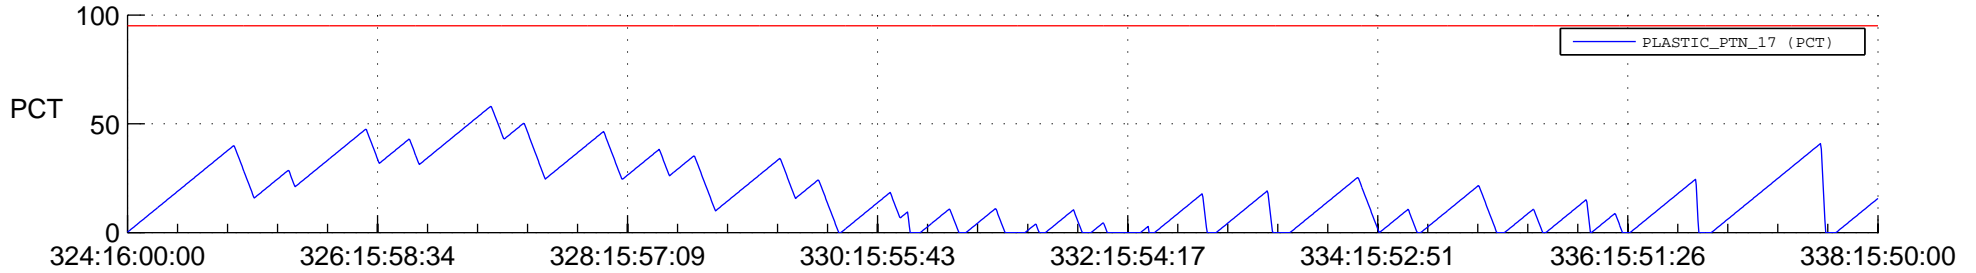

# STEREO BEHIND SSR PCT Full Prediction

## SWAVES\_Percent\_Full\_Prediction

## Spacecraft\_DownLink\_Rate

Ground Time (2013:324:16:00:00.000 -2013:338:15:50:00.000)