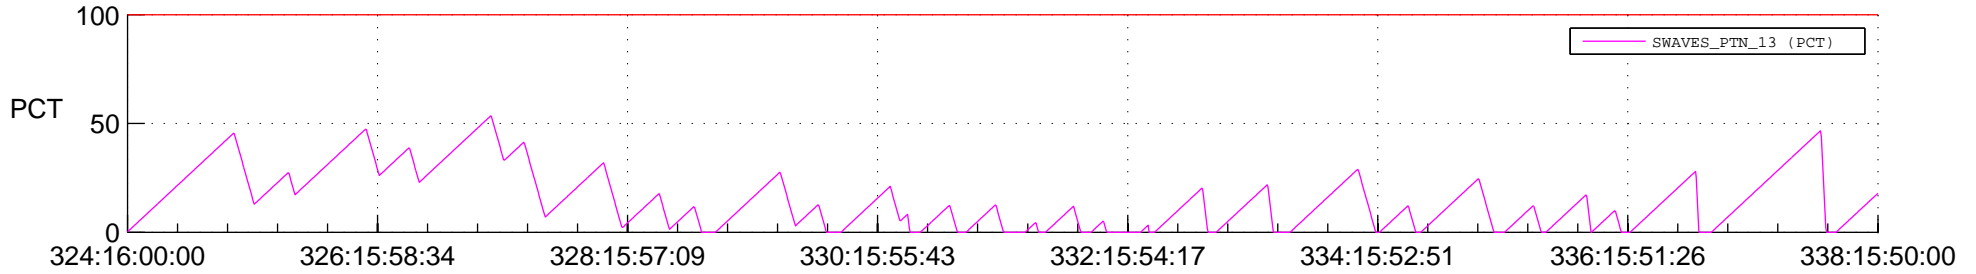

# STEREO BEHIND SSR PCT Full Prediction

## SWAVES\_Percent\_Full\_Prediction

## Spacecraft\_DownLink\_Rate

Ground Time (2013:324:16:00:00.000 -2013:338:15:50:00.000)