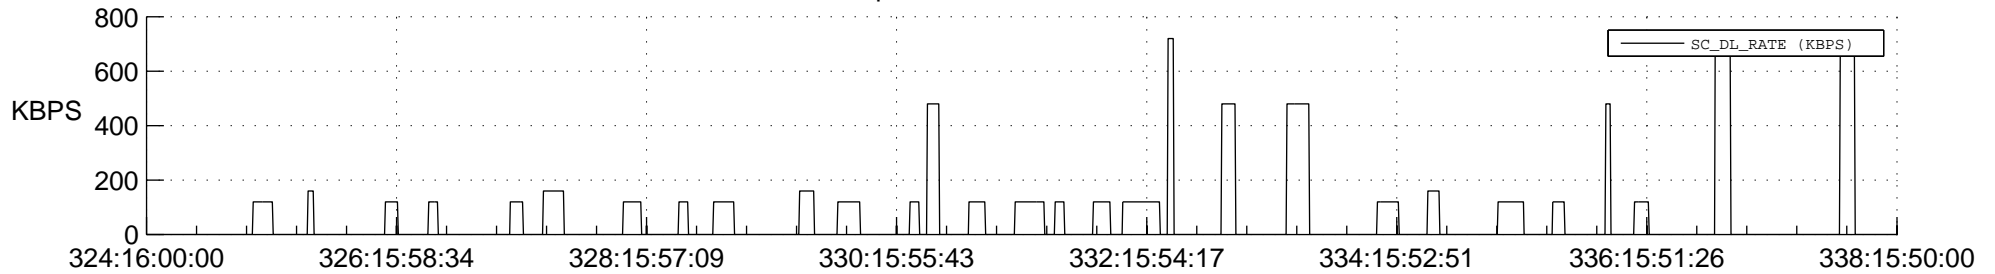

## Spacecraft\_DownLink\_Rate

Ground Time (2013:324:16:00:00.000 -2013:338:15:50:00.000)