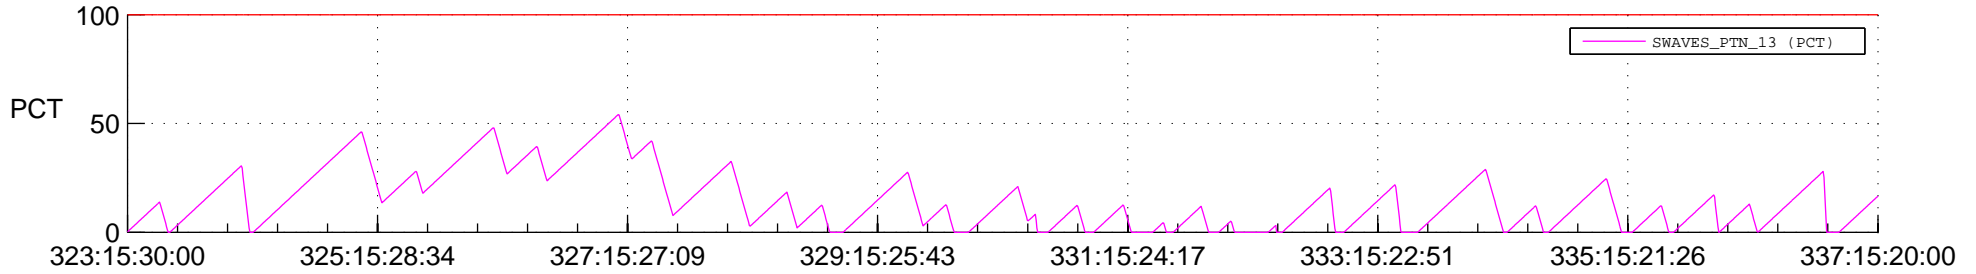

STEREO BEHIND SSR PCT Full Prediction

SWAVES_Percent_Full_Prediction

IMPACT_Percent_Full_Prediction

PLASTIC_Percent_Full_Prediction

Spacecraft_DownLink_Rate

Ground Time (2013:323:15:30:00.000 -2013:337:15:20:00.000)