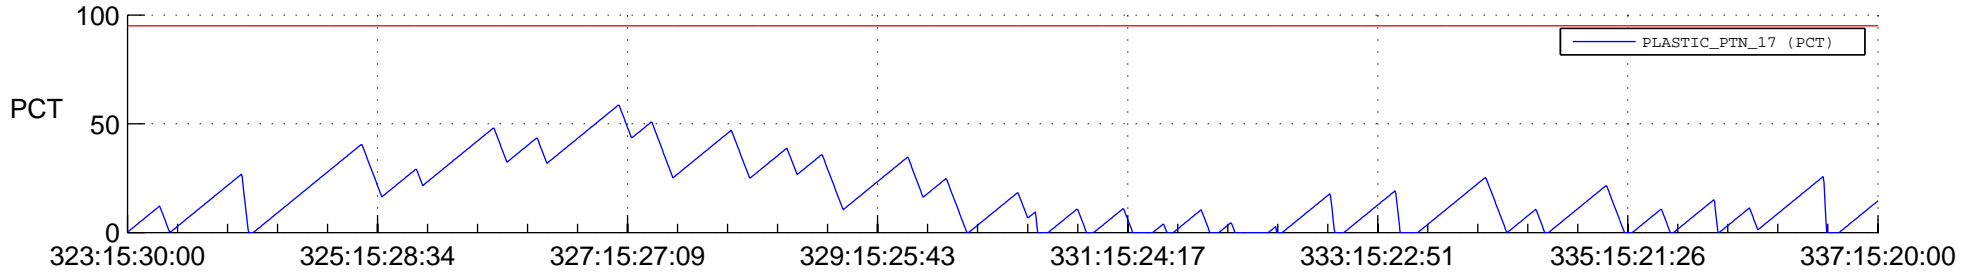

STEREO BEHIND SSR PCT Full Prediction

SWAVES_Percent_Full_Prediction

IMPACT_Percent_Full_Prediction

PLASTIC_Percent_Full_Prediction

Spacecraft_DownLink_Rate

Ground Time (2013:323:15:30:00.000 -2013:337:15:20:00.000)