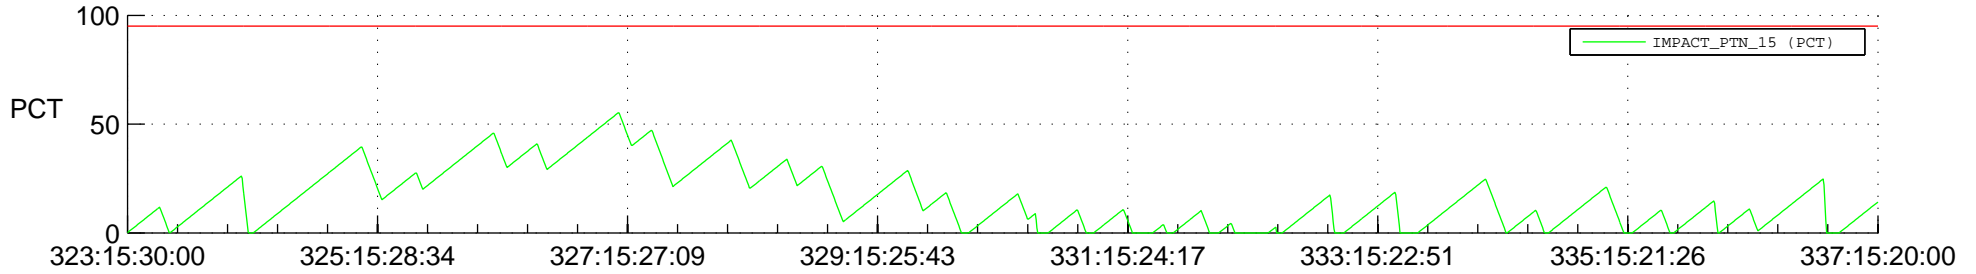

STEREO BEHIND SSR PCT Full Prediction

SWAVES_Percent_Full_Prediction

IMPACT_Percent_Full_Prediction

PLASTIC_Percent_Full_Prediction

Spacecraft_DownLink_Rate

Ground Time (2013:323:15:30:00.000 -2013:337:15:20:00.000)