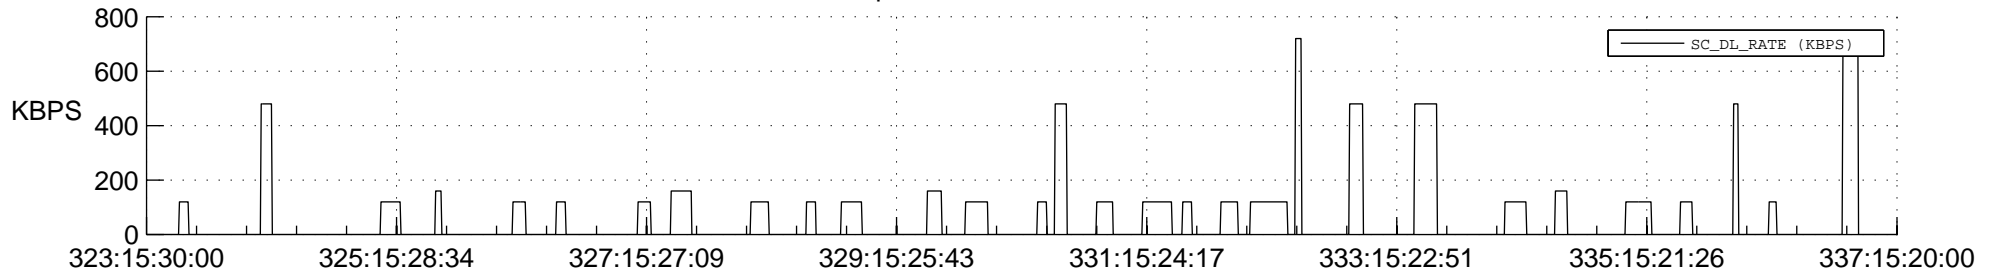

STEREO BEHIND SSR PCT Full Prediction

SWAVES_Percent_Full_Prediction

IMPACT_Percent_Full_Prediction

PLASTIC_Percent_Full_Prediction

Spacecraft_DownLink_Rate

Ground Time (2013:323:15:30:00.000 -2013:337:15:20:00.000)