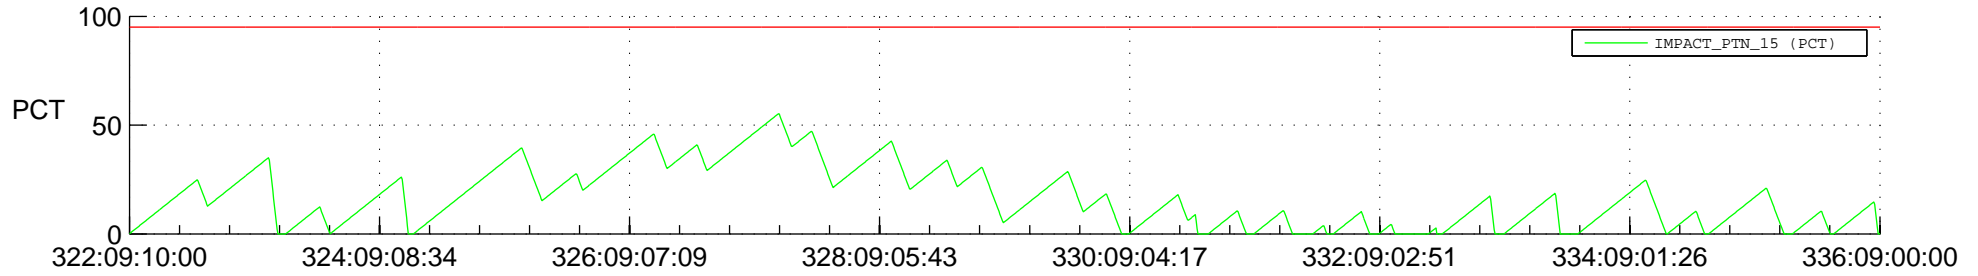

STEREO BEHIND SSR PCT Full Prediction

SWAVES_Percent_Full_Prediction

IMPACT_Percent_Full_Prediction

PLASTIC_Percent_Full_Prediction

Spacecraft_DownLink_Rate

Ground Time (2013:322:09:10:00.000 -2013:336:09:00:00.000)