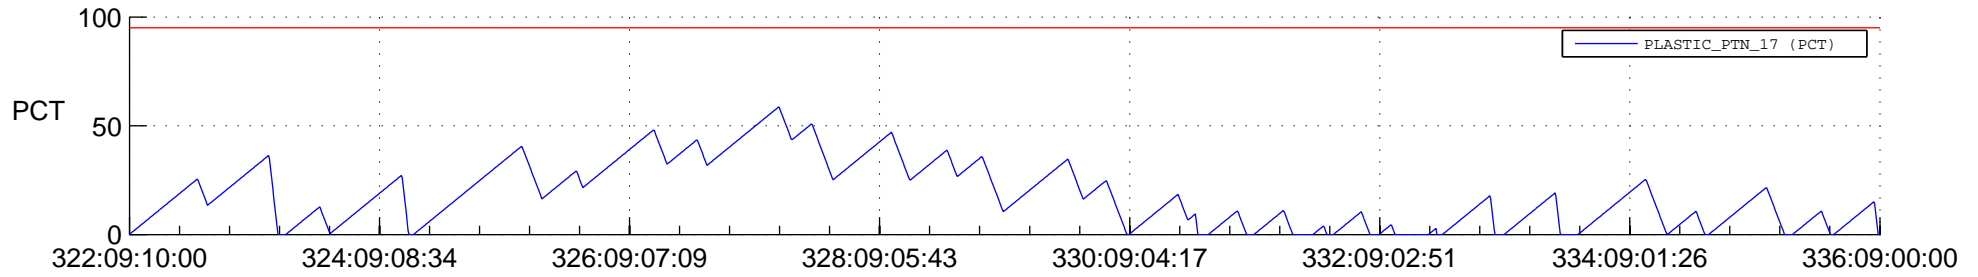

STEREO BEHIND SSR PCT Full Prediction

SWAVES_Percent_Full_Prediction

IMPACT_Percent_Full_Prediction

PLASTIC_Percent_Full_Prediction

Spacecraft_DownLink_Rate

Ground Time (2013:322:09:10:00.000 -2013:336:09:00:00.000)