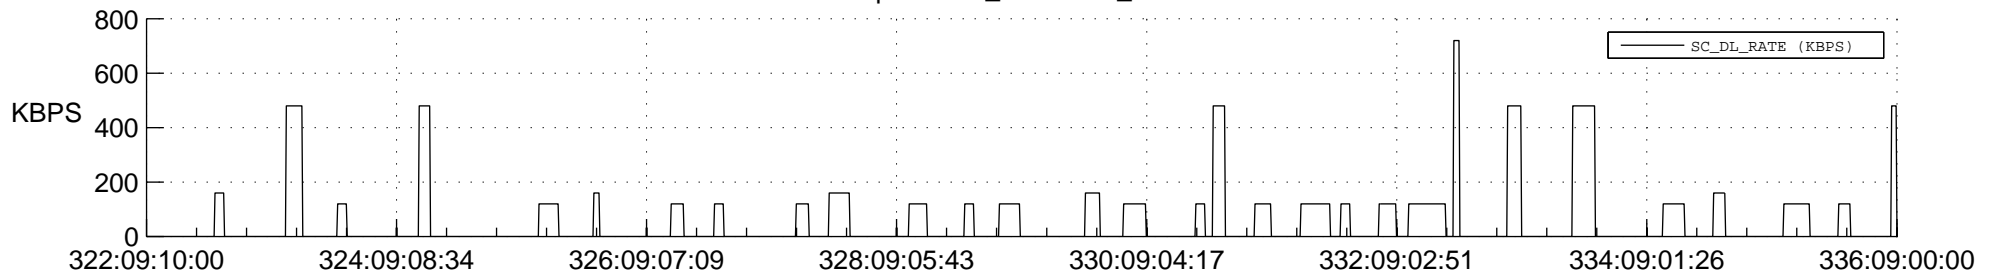

STEREO BEHIND SSR PCT Full Prediction

SWAVES_Percent_Full_Prediction

IMPACT_Percent_Full_Prediction

PLASTIC_Percent_Full_Prediction

Spacecraft_DownLink_Rate

Ground Time (2013:322:09:10:00.000 -2013:336:09:00:00.000)