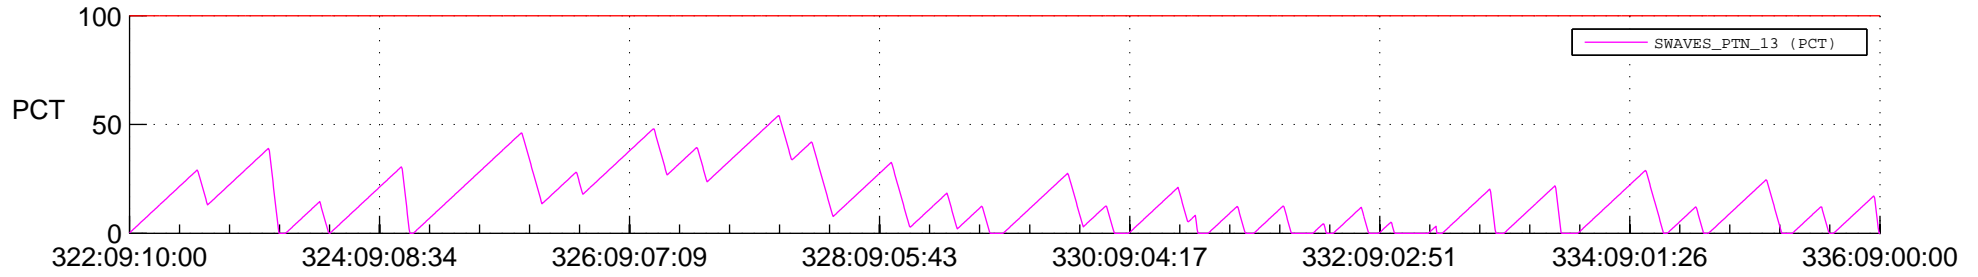

STEREO BEHIND SSR PCT Full Prediction

SWAVES_Percent_Full_Prediction

IMPACT_Percent_Full_Prediction

PLASTIC_Percent_Full_Prediction

Spacecraft_DownLink_Rate

Ground Time (2013:322:09:10:00.000 -2013:336:09:00:00.000)