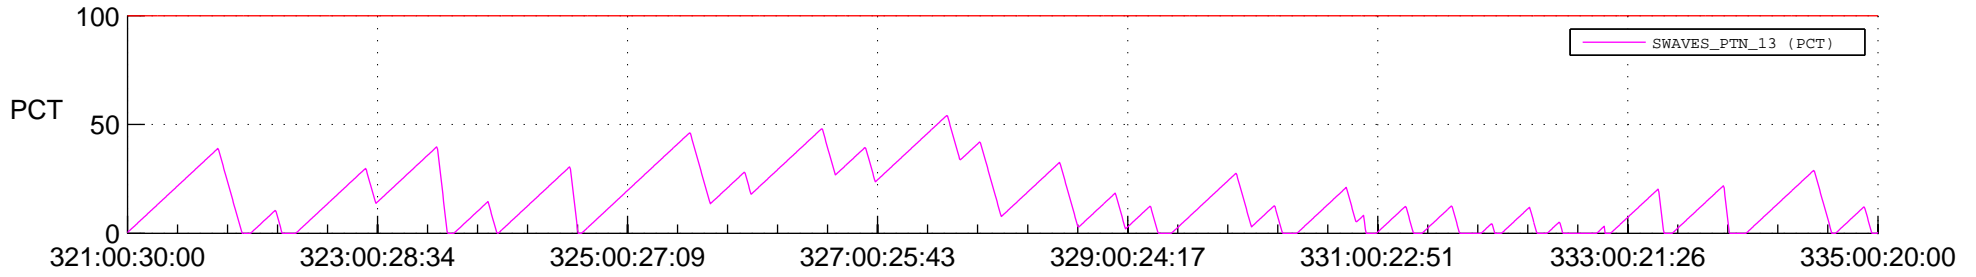

# STEREO BEHIND SSR PCT Full Prediction

## SWAVES\_Percent\_Full\_Prediction