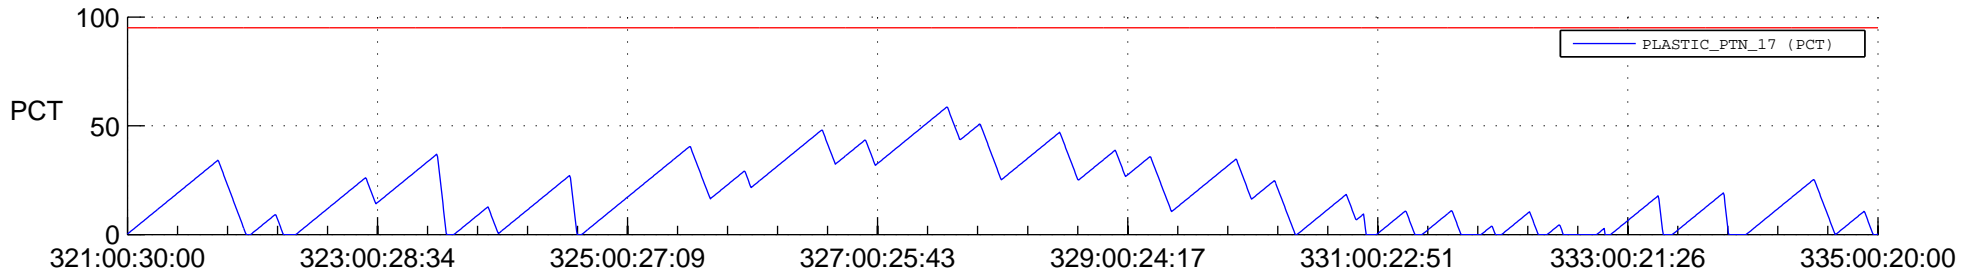

PLASTIC_Percent_Full_Prediction