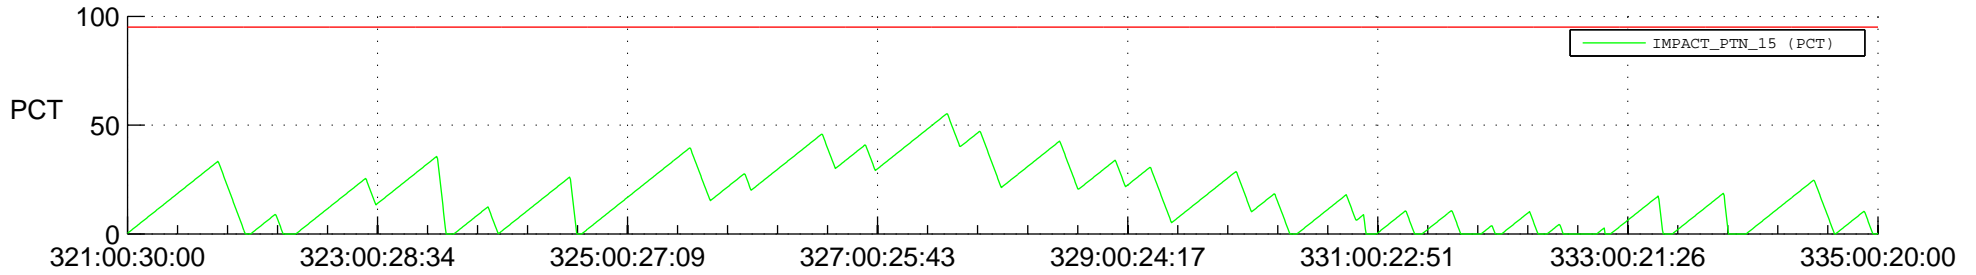

IMPACT_Percent_Full_Prediction