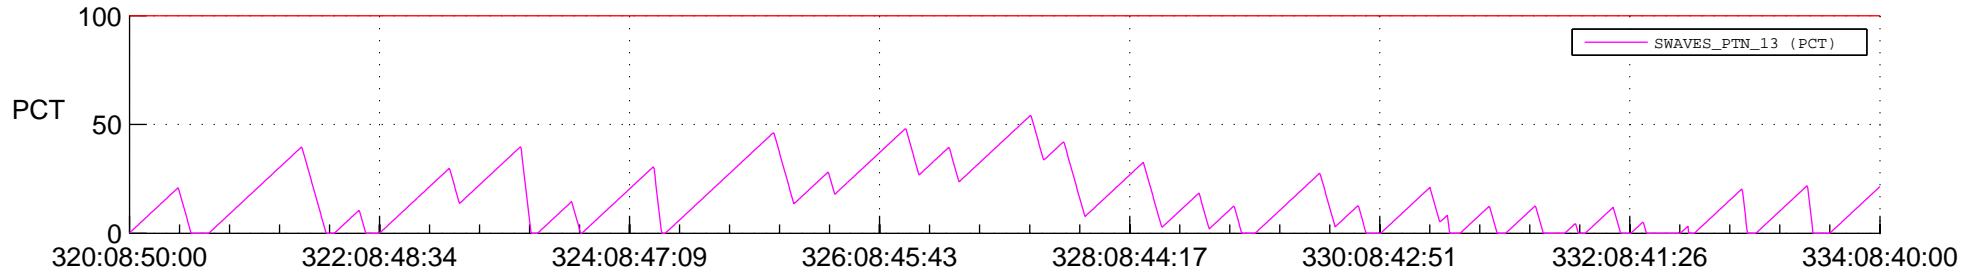

STEREO BEHIND SSR PCT Full Prediction

SWAVES_Percent_Full_Prediction

IMPACT_Percent_Full_Prediction

PLASTIC_Percent_Full_Prediction

Spacecraft_DownLink_Rate