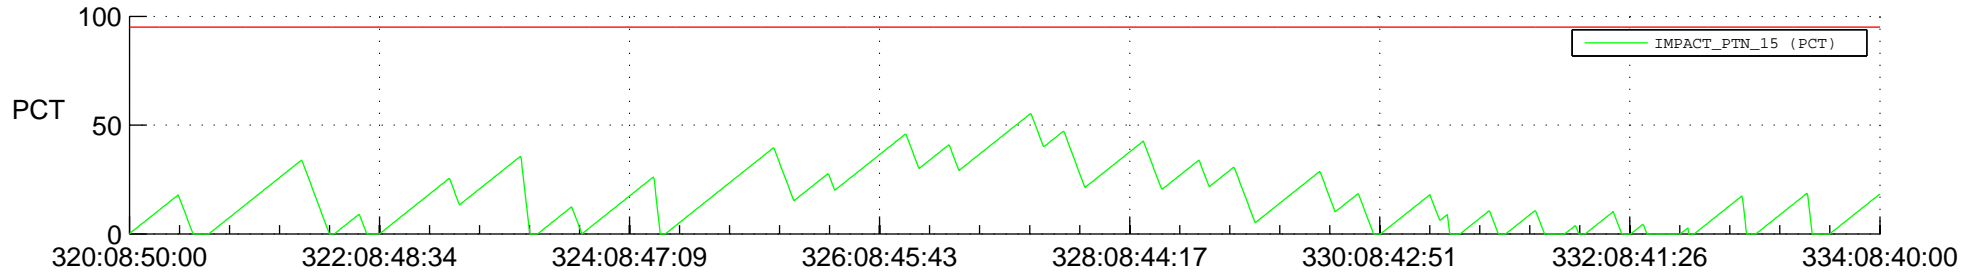

STEREO BEHIND SSR PCT Full Prediction

SWAVES_Percent_Full_Prediction

IMPACT_Percent_Full_Prediction

PLASTIC_Percent_Full_Prediction

Spacecraft_DownLink_Rate