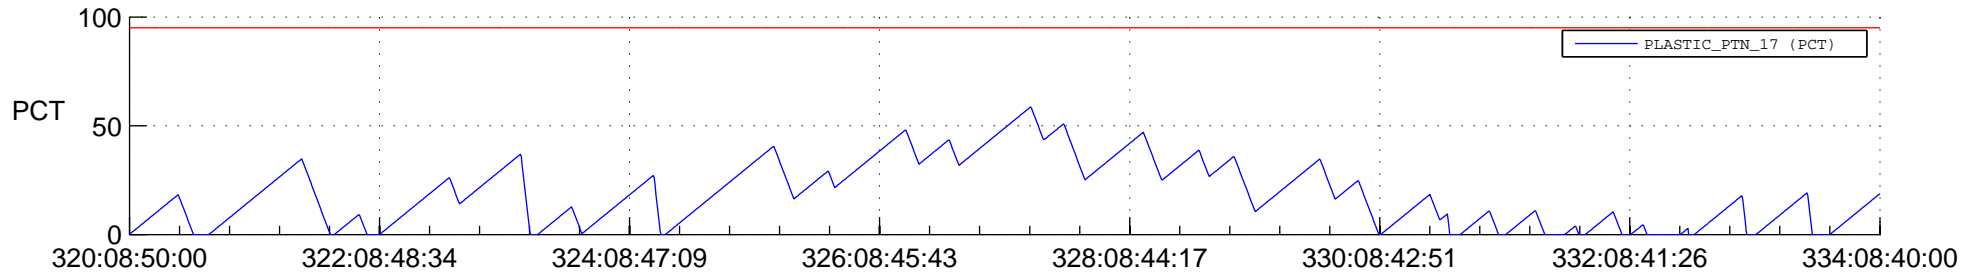

STEREO BEHIND SSR PCT Full Prediction

SWAVES_Percent_Full_Prediction

IMPACT_Percent_Full_Prediction

PLASTIC_Percent_Full_Prediction

Spacecraft_DownLink_Rate