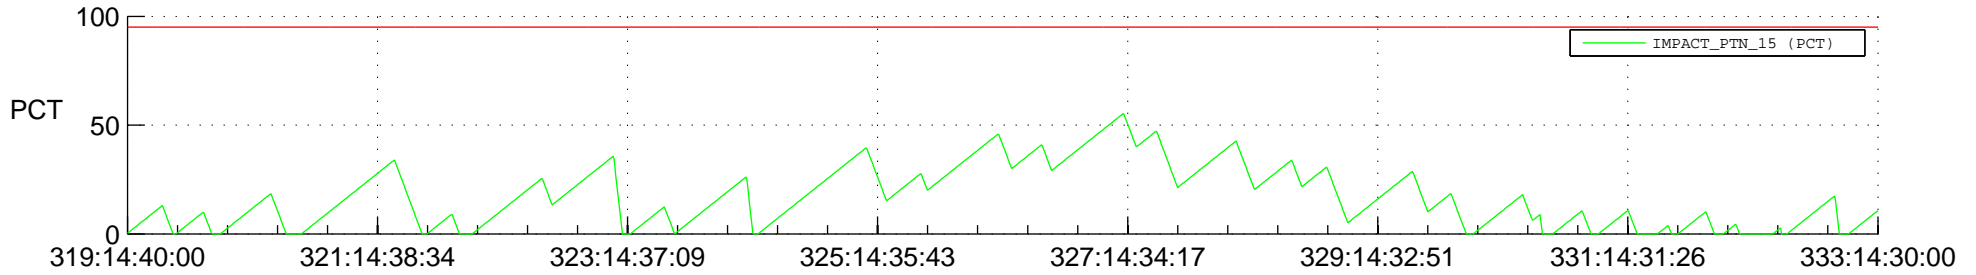

STEREO BEHIND SSR PCT Full Prediction

SWAVES_Percent_Full_Prediction

IMPACT_Percent_Full_Prediction

PLASTIC_Percent_Full_Prediction

Spacecraft_DownLink_Rate