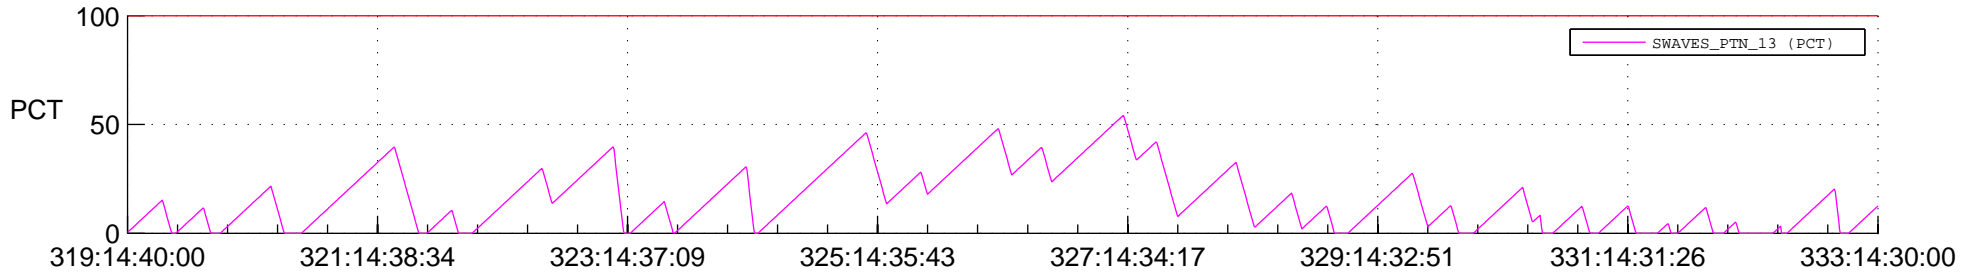

STEREO BEHIND SSR PCT Full Prediction

SWAVES_Percent_Full_Prediction

IMPACT_Percent_Full_Prediction

PLASTIC_Percent_Full_Prediction

Spacecraft_DownLink_Rate