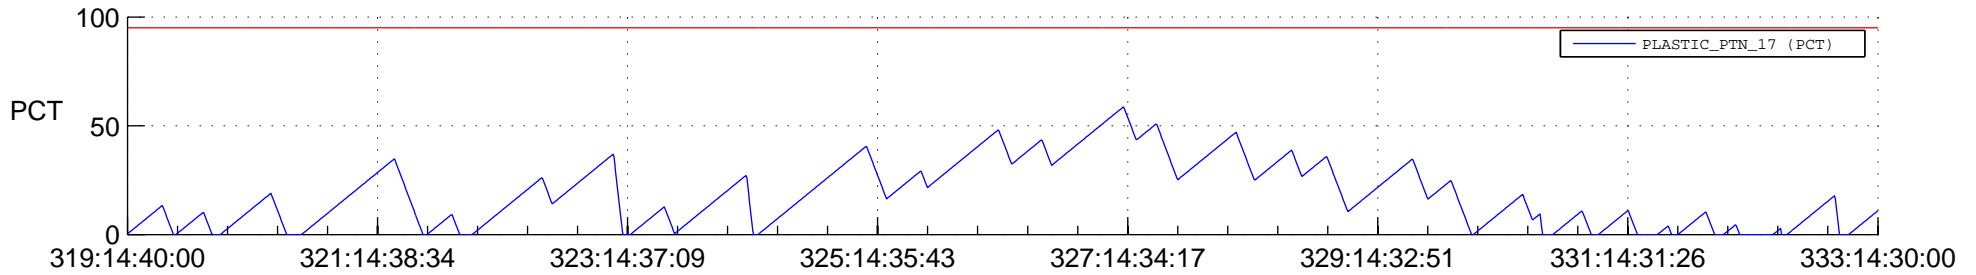

STEREO BEHIND SSR PCT Full Prediction

SWAVES_Percent_Full_Prediction

IMPACT_Percent_Full_Prediction

PLASTIC_Percent_Full_Prediction

Spacecraft_DownLink_Rate