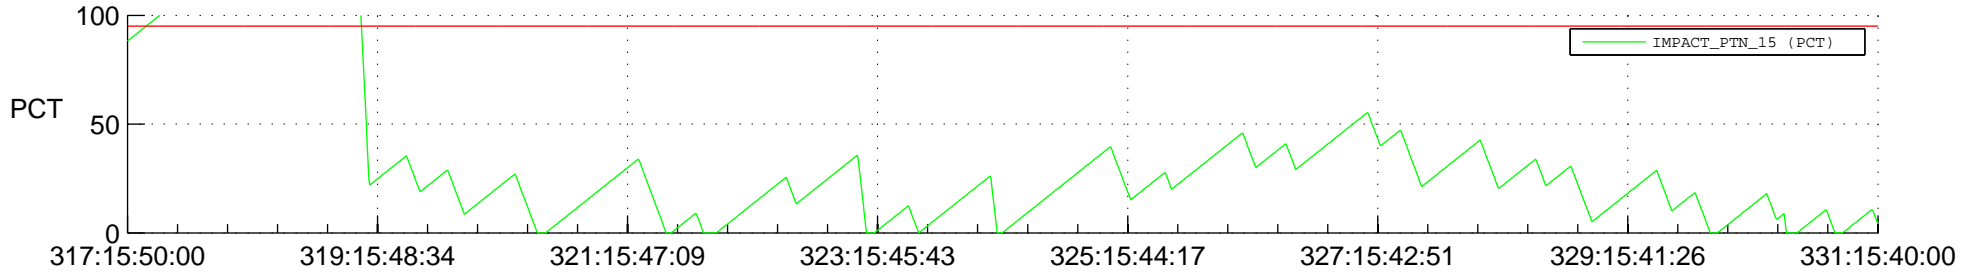

IMPACT_Percent_Full_Prediction