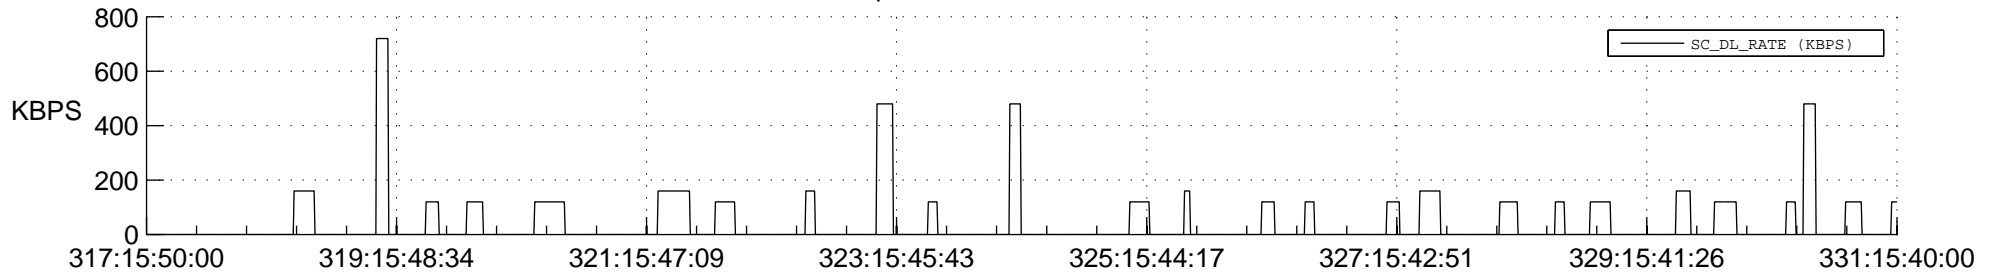

## Spacecraft\_DownLink\_Rate

Ground Time (2013:317:15:50:00.000 -2013:331:15:40:00.000)