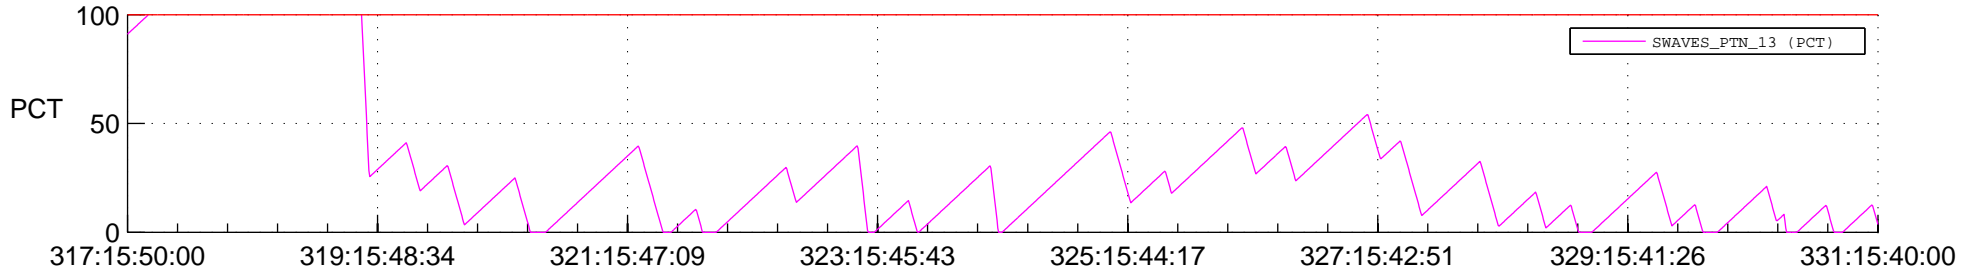

## SWAVES\_Percent\_Full\_Prediction

## Spacecraft\_DownLink\_Rate

Ground Time (2013:317:15:50:00.000 -2013:331:15:40:00.000)