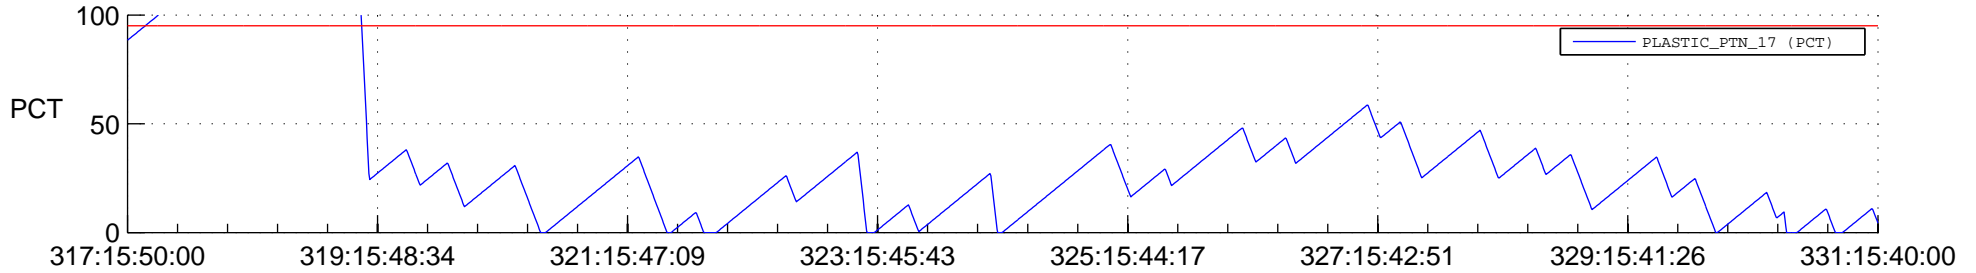

## SWAVES\_Percent\_Full\_Prediction

## Spacecraft\_DownLink\_Rate

Ground Time (2013:317:15:50:00.000 -2013:331:15:40:00.000)