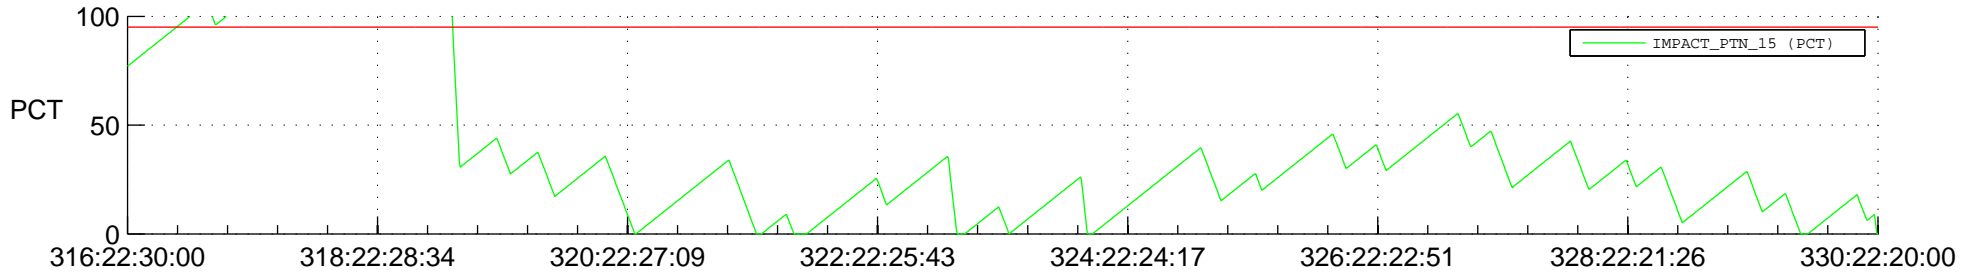

IMPACT_Percent_Full_Prediction