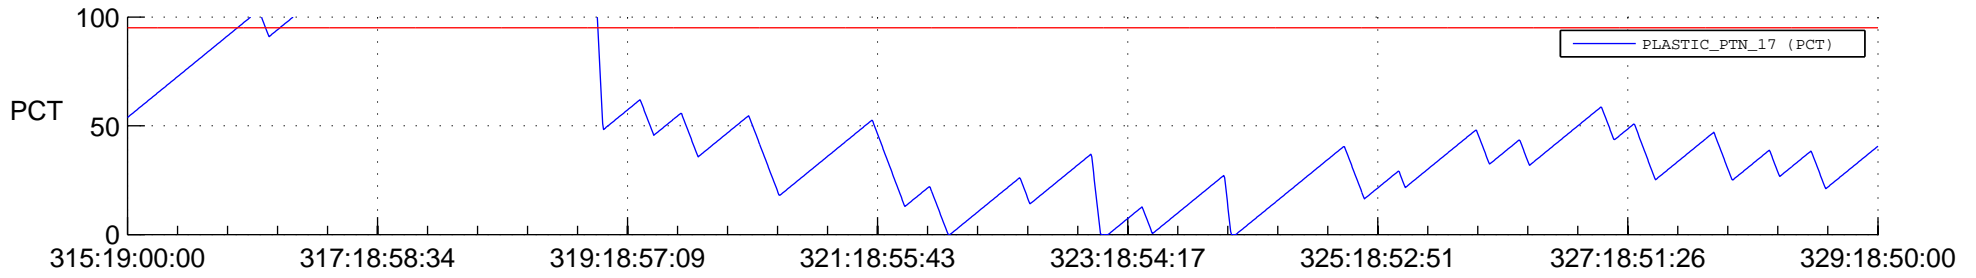

STEREO BEHIND SSR PCT Full Prediction

SWAVES_Percent_Full_Prediction

IMPACT_Percent_Full_Prediction

PLASTIC_Percent_Full_Prediction

Spacecraft_DownLink_Rate

Ground Time (2013:315:19:00:00.000 -2013:329:18:50:00.000)