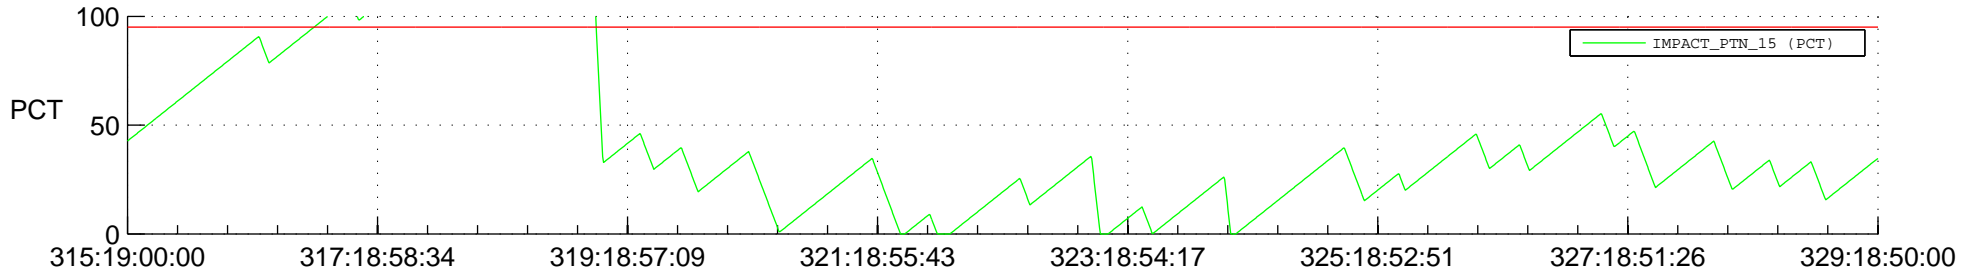

STEREO BEHIND SSR PCT Full Prediction

SWAVES_Percent_Full_Prediction

IMPACT_Percent_Full_Prediction

PLASTIC_Percent_Full_Prediction

Spacecraft_DownLink_Rate

Ground Time (2013:315:19:00:00.000 -2013:329:18:50:00.000)