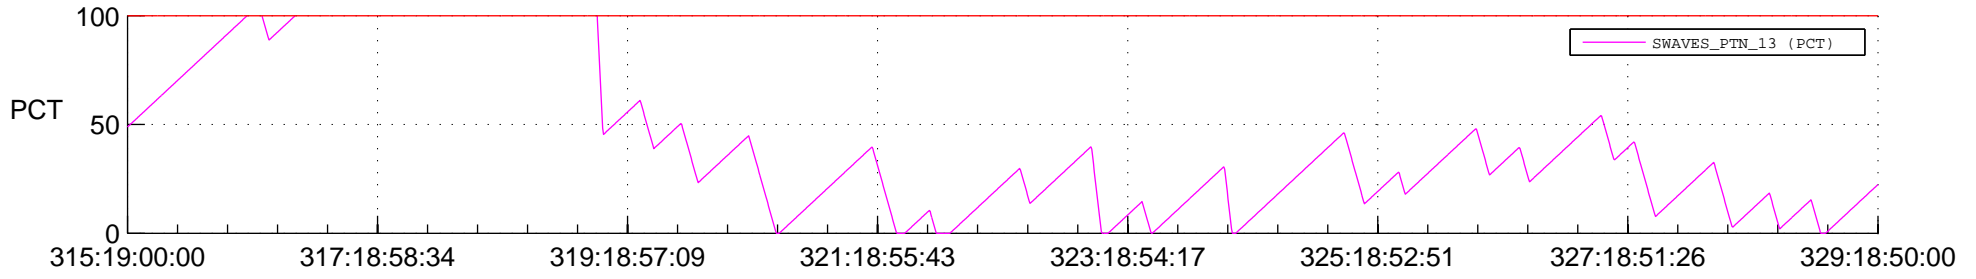

STEREO BEHIND SSR PCT Full Prediction

SWAVES_Percent_Full_Prediction

IMPACT_Percent_Full_Prediction

PLASTIC_Percent_Full_Prediction

Spacecraft_DownLink_Rate

Ground Time (2013:315:19:00:00.000 -2013:329:18:50:00.000)