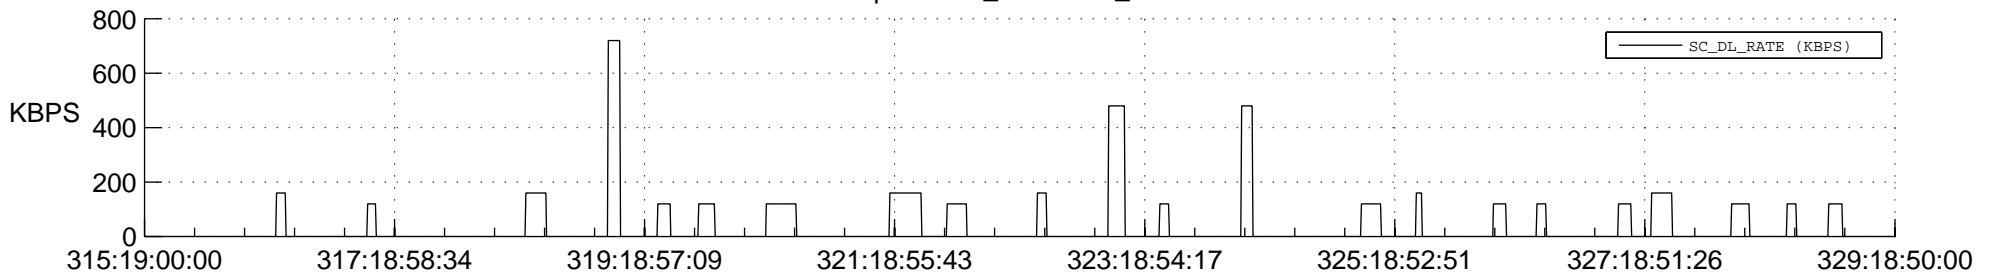

STEREO BEHIND SSR PCT Full Prediction

SWAVES_Percent_Full_Prediction

IMPACT_Percent_Full_Prediction

PLASTIC_Percent_Full_Prediction

Spacecraft_DownLink_Rate

Ground Time (2013:315:19:00:00.000 -2013:329:18:50:00.000)