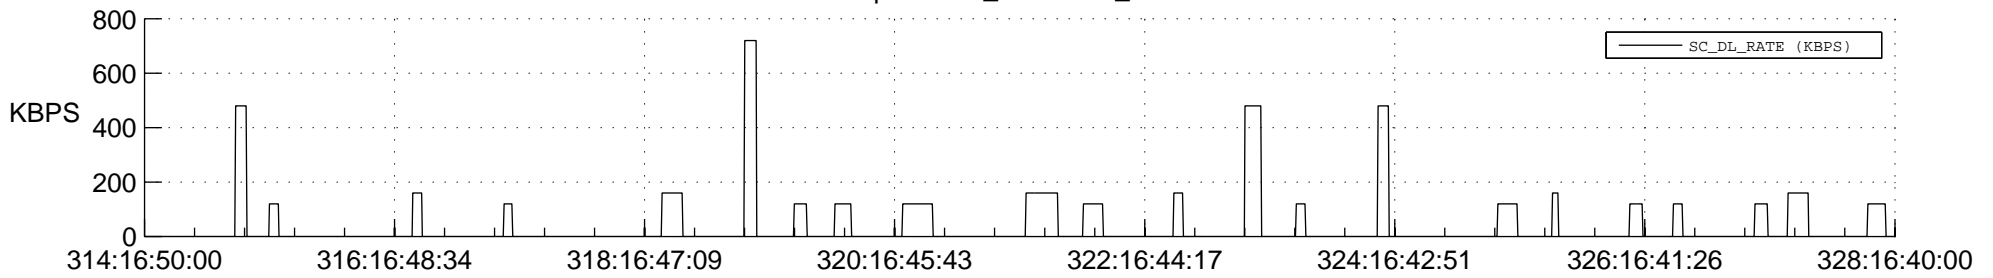

STEREO BEHIND SSR PCT Full Prediction

SWAVES_Percent_Full_Prediction

IMPACT_Percent_Full_Prediction

PLASTIC_Percent_Full_Prediction

Spacecraft_DownLink_Rate

Ground Time (2013:314:16:50:00.000 -2013:328:16:40:00.000)