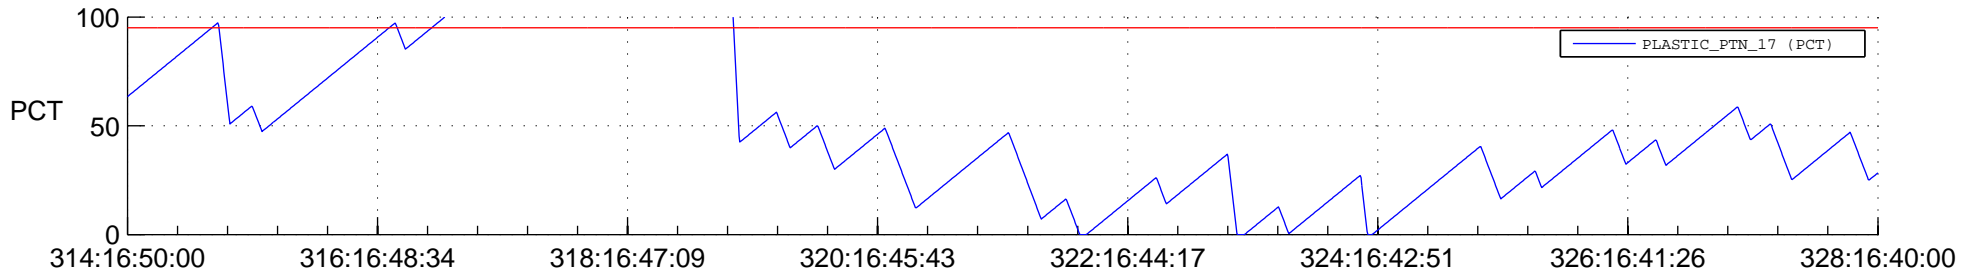

STEREO BEHIND SSR PCT Full Prediction

SWAVES_Percent_Full_Prediction

IMPACT_Percent_Full_Prediction

PLASTIC_Percent_Full_Prediction

Spacecraft_DownLink_Rate

Ground Time (2013:314:16:50:00.000 -2013:328:16:40:00.000)