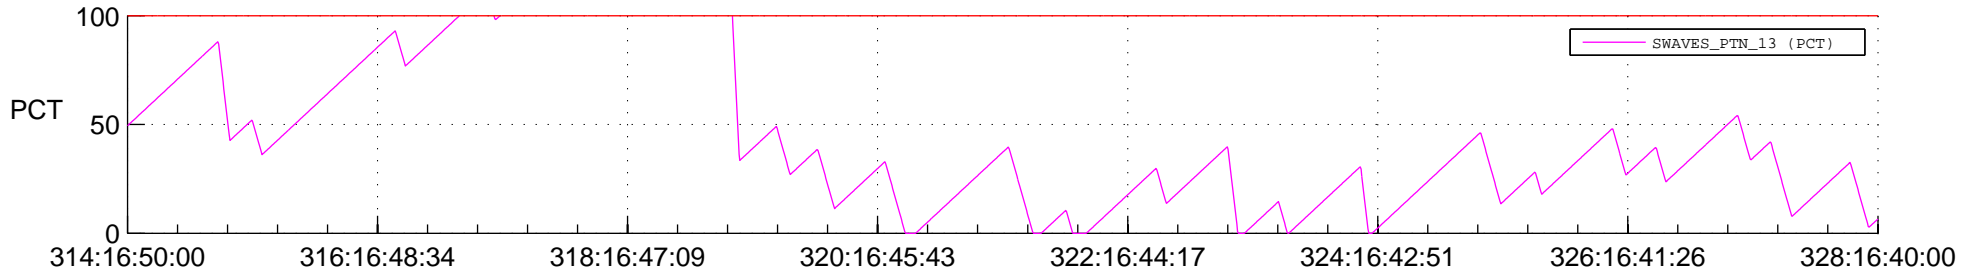

STEREO BEHIND SSR PCT Full Prediction

SWAVES_Percent_Full_Prediction

IMPACT_Percent_Full_Prediction

PLASTIC_Percent_Full_Prediction

Spacecraft_DownLink_Rate

Ground Time (2013:314:16:50:00.000 -2013:328:16:40:00.000)