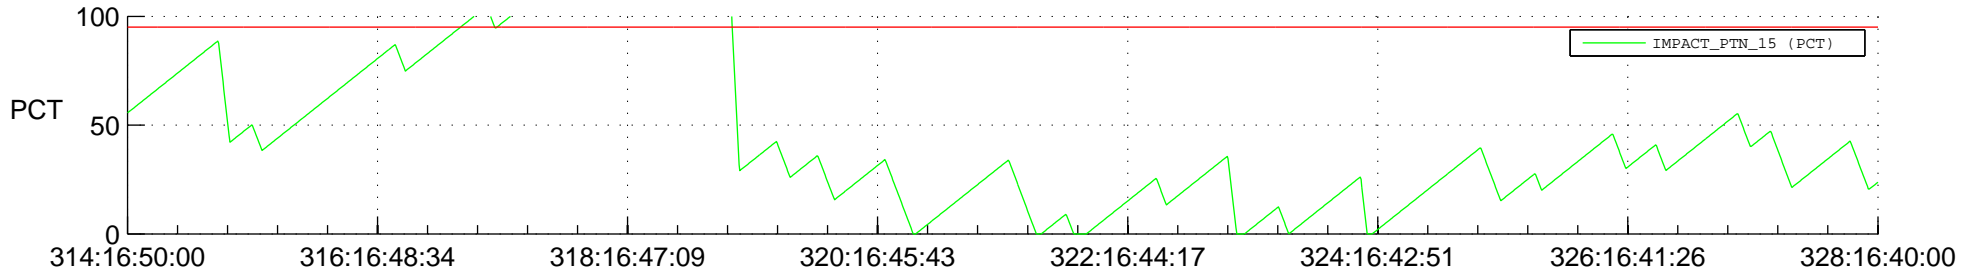

STEREO BEHIND SSR PCT Full Prediction

SWAVES_Percent_Full_Prediction

IMPACT_Percent_Full_Prediction

PLASTIC_Percent_Full_Prediction

Spacecraft_DownLink_Rate

Ground Time (2013:314:16:50:00.000 -2013:328:16:40:00.000)