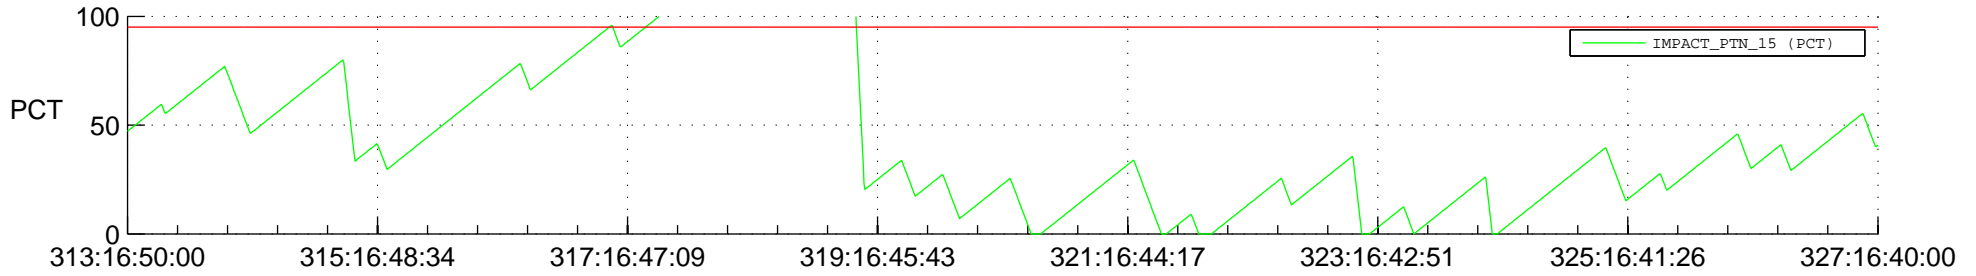

STEREO BEHIND SSR PCT Full Prediction

SWAVES_Percent_Full_Prediction

IMPACT_Percent_Full_Prediction

PLASTIC_Percent_Full_Prediction

Spacecraft_DownLink_Rate

Ground Time (2013:313:16:50:00.000 -2013:327:16:40:00.000)