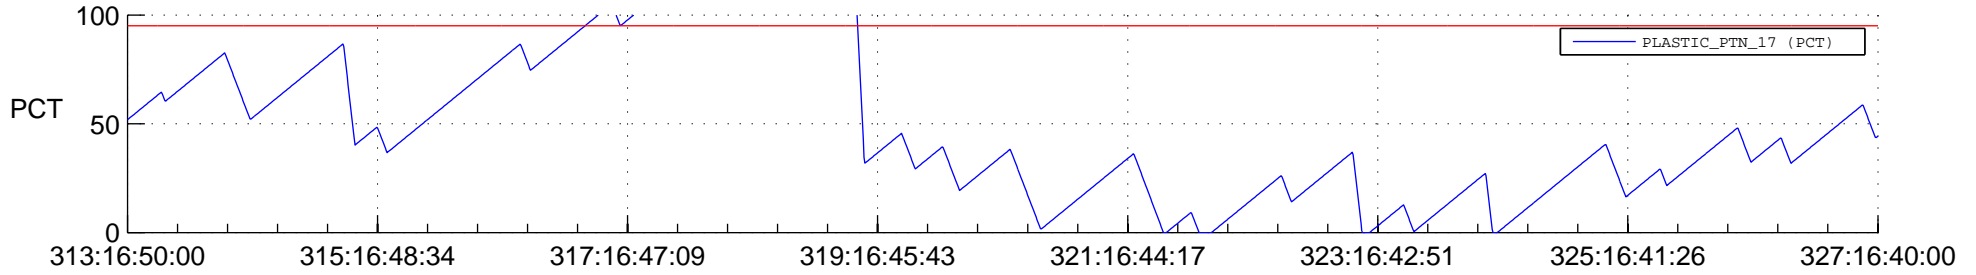

STEREO BEHIND SSR PCT Full Prediction

SWAVES_Percent_Full_Prediction

IMPACT_Percent_Full_Prediction

PLASTIC_Percent_Full_Prediction

Spacecraft_DownLink_Rate

Ground Time (2013:313:16:50:00.000 -2013:327:16:40:00.000)