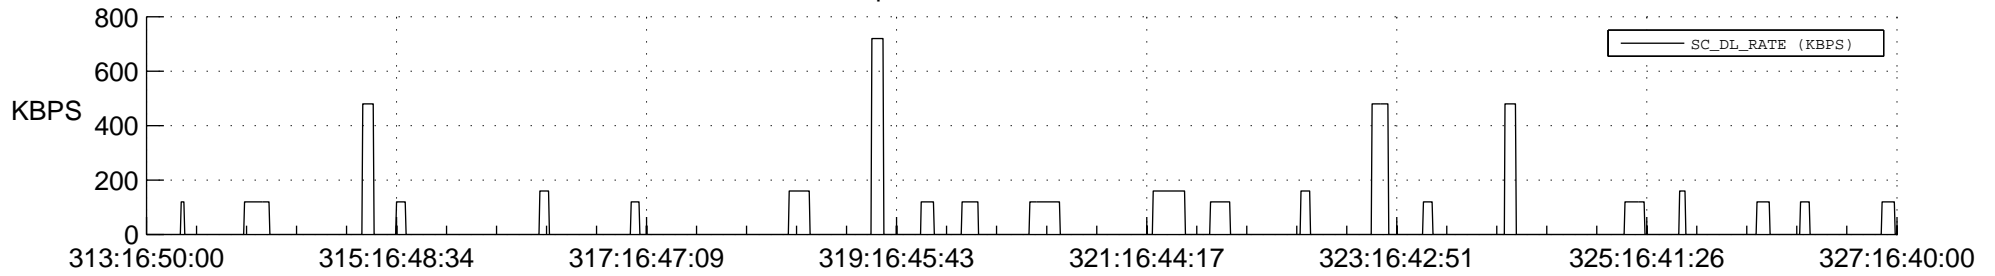

STEREO BEHIND SSR PCT Full Prediction

SWAVES_Percent_Full_Prediction

IMPACT_Percent_Full_Prediction

PLASTIC_Percent_Full_Prediction

Spacecraft_DownLink_Rate

Ground Time (2013:313:16:50:00.000 -2013:327:16:40:00.000)