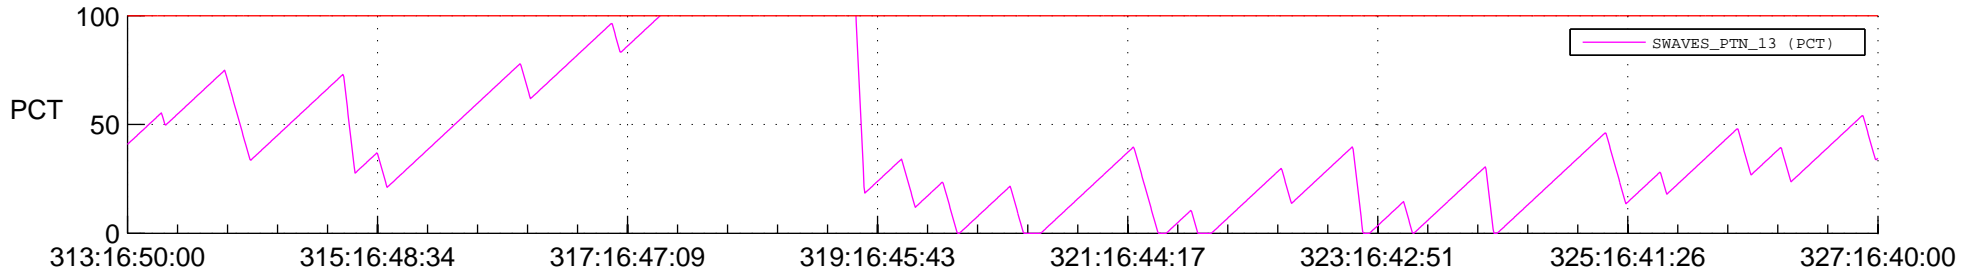

STEREO BEHIND SSR PCT Full Prediction

SWAVES_Percent_Full_Prediction

IMPACT_Percent_Full_Prediction

PLASTIC_Percent_Full_Prediction

Spacecraft_DownLink_Rate

Ground Time (2013:313:16:50:00.000 -2013:327:16:40:00.000)