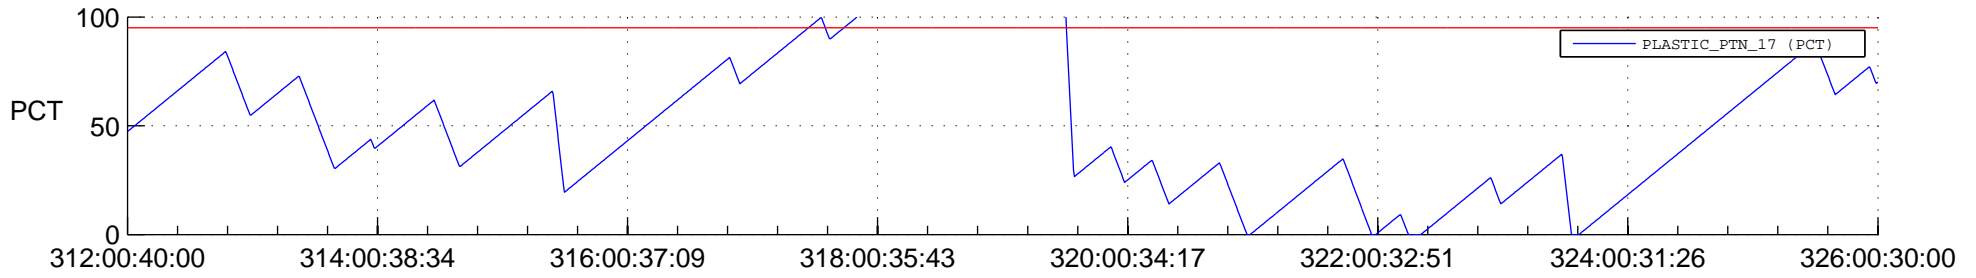

STEREO BEHIND SSR PCT Full Prediction

SWAVES_Percent_Full_Prediction

IMPACT_Percent_Full_Prediction

PLASTIC_Percent_Full_Prediction

Spacecraft_DownLink_Rate