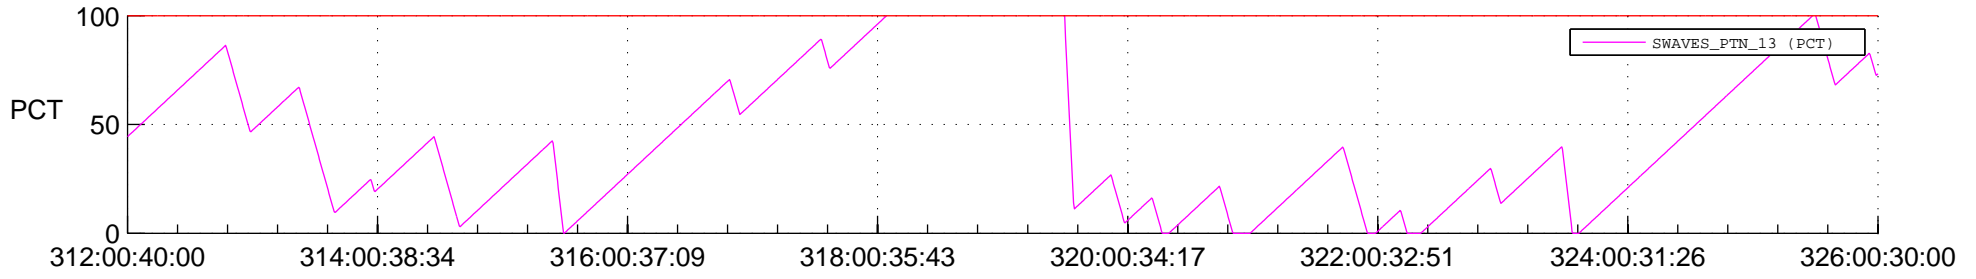

STEREO BEHIND SSR PCT Full Prediction

SWAVES_Percent_Full_Prediction

IMPACT_Percent_Full_Prediction

PLASTIC_Percent_Full_Prediction

Spacecraft_DownLink_Rate