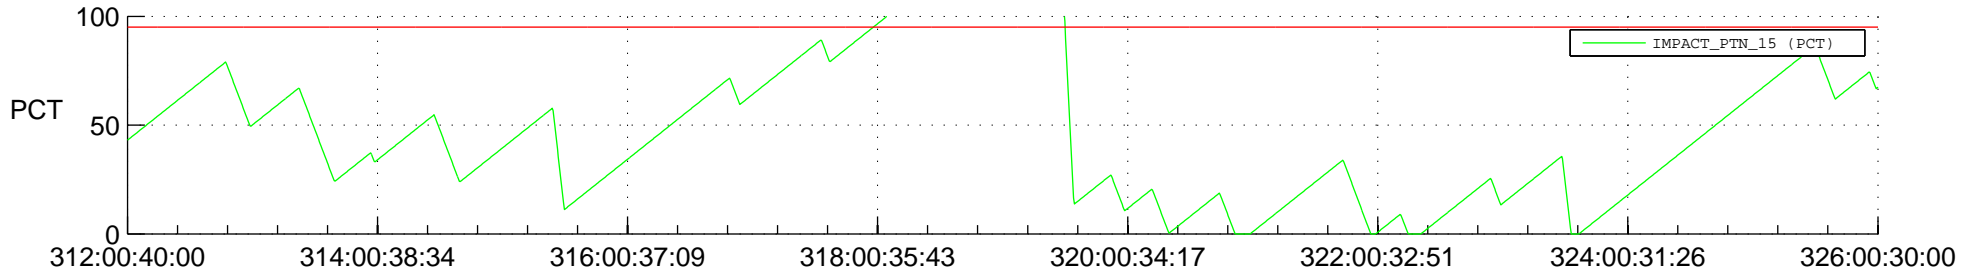

STEREO BEHIND SSR PCT Full Prediction

SWAVES_Percent_Full_Prediction

IMPACT_Percent_Full_Prediction

PLASTIC_Percent_Full_Prediction

Spacecraft_DownLink_Rate