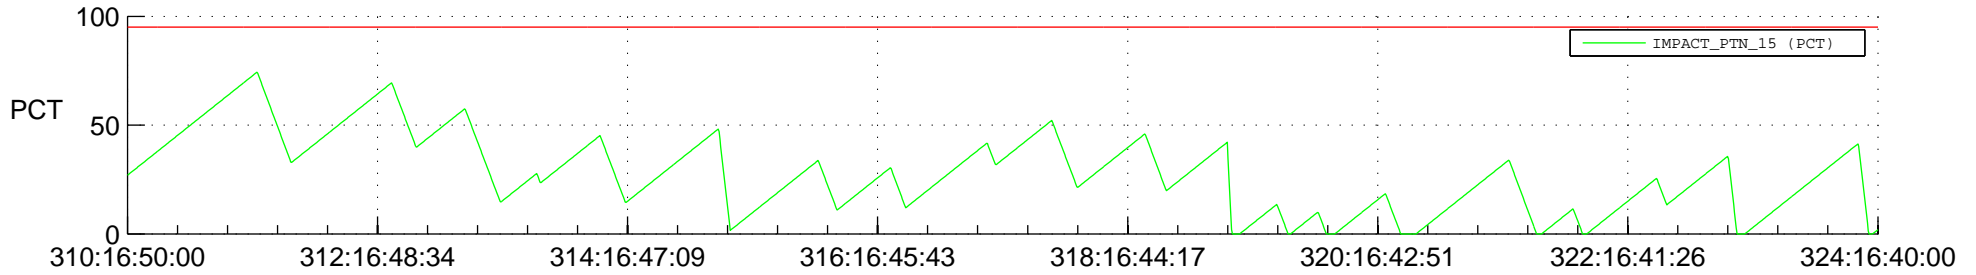

IMPACT_Percent_Full_Prediction