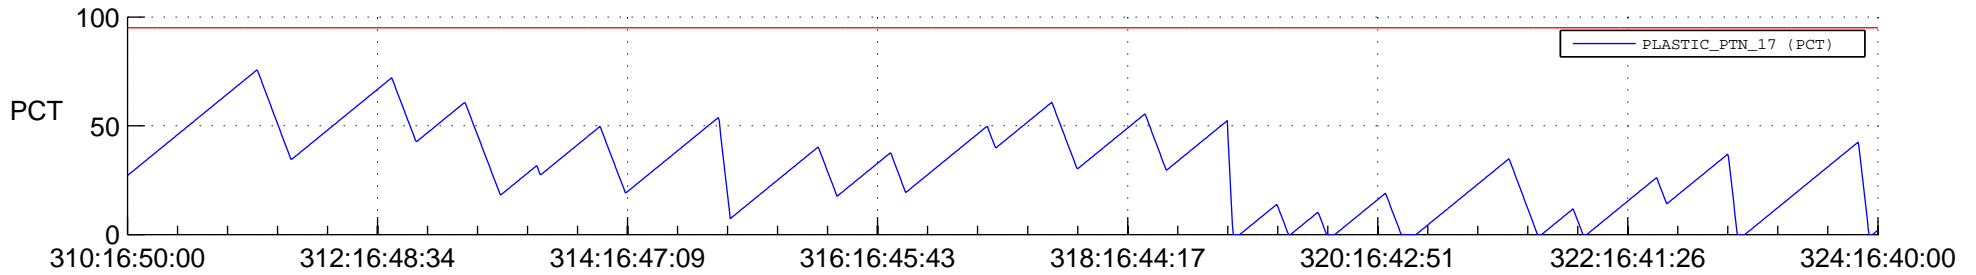

# STEREO BEHIND SSR PCT Full Prediction

## SWAVES\_Percent\_Full\_Prediction

## Spacecraft\_DownLink\_Rate

Ground Time (2013:310:16:50:00.000 -2013:324:16:40:00.000)