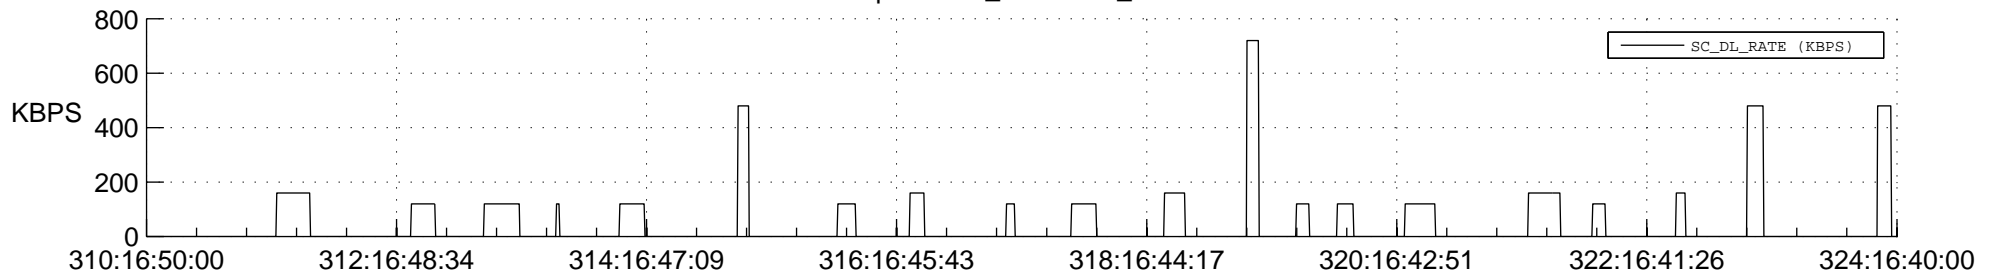

## Spacecraft\_DownLink\_Rate

Ground Time (2013:310:16:50:00.000 -2013:324:16:40:00.000)