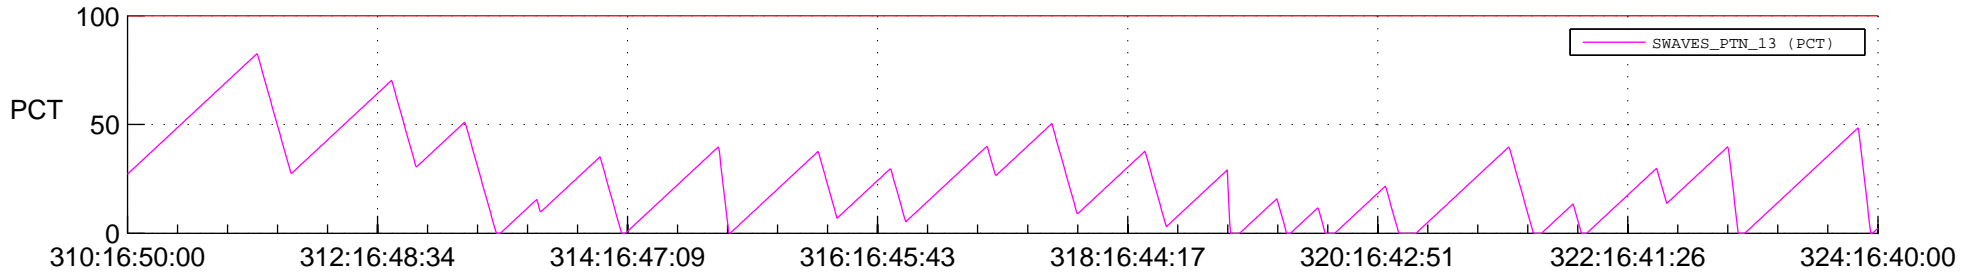

# STEREO BEHIND SSR PCT Full Prediction

## SWAVES\_Percent\_Full\_Prediction

## Spacecraft\_DownLink\_Rate

Ground Time (2013:310:16:50:00.000 -2013:324:16:40:00.000)