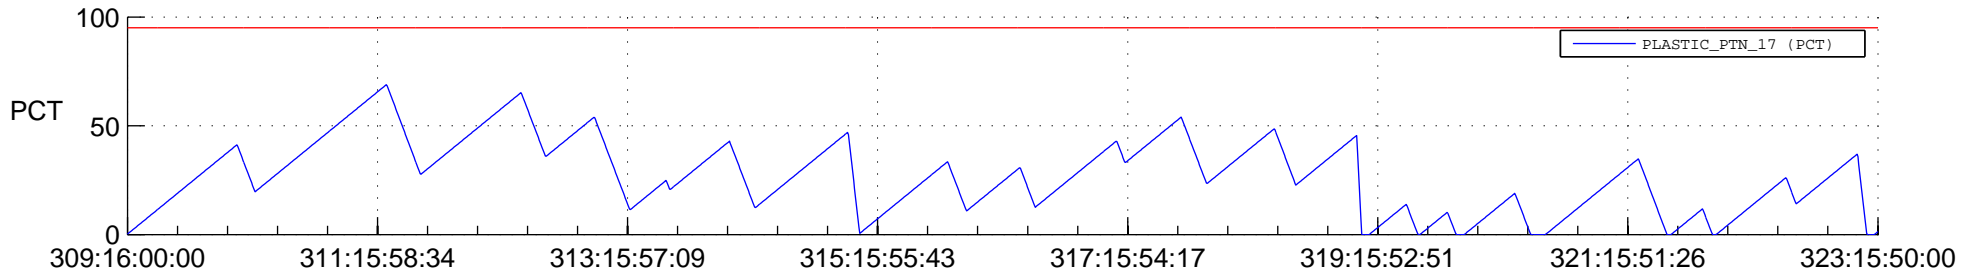

STEREO BEHIND SSR PCT Full Prediction

SWAVES_Percent_Full_Prediction

IMPACT_Percent_Full_Prediction

PLASTIC_Percent_Full_Prediction

Spacecraft_DownLink_Rate

Ground Time (2013:309:16:00:00.000 -2013:323:15:50:00.000)