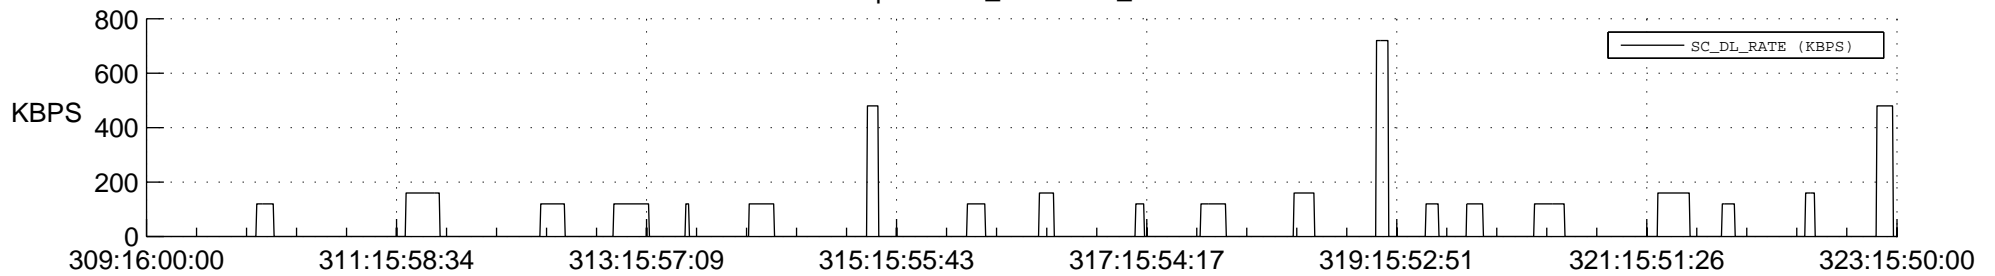

STEREO BEHIND SSR PCT Full Prediction

SWAVES_Percent_Full_Prediction

IMPACT_Percent_Full_Prediction

PLASTIC_Percent_Full_Prediction

Spacecraft_DownLink_Rate

Ground Time (2013:309:16:00:00.000 -2013:323:15:50:00.000)