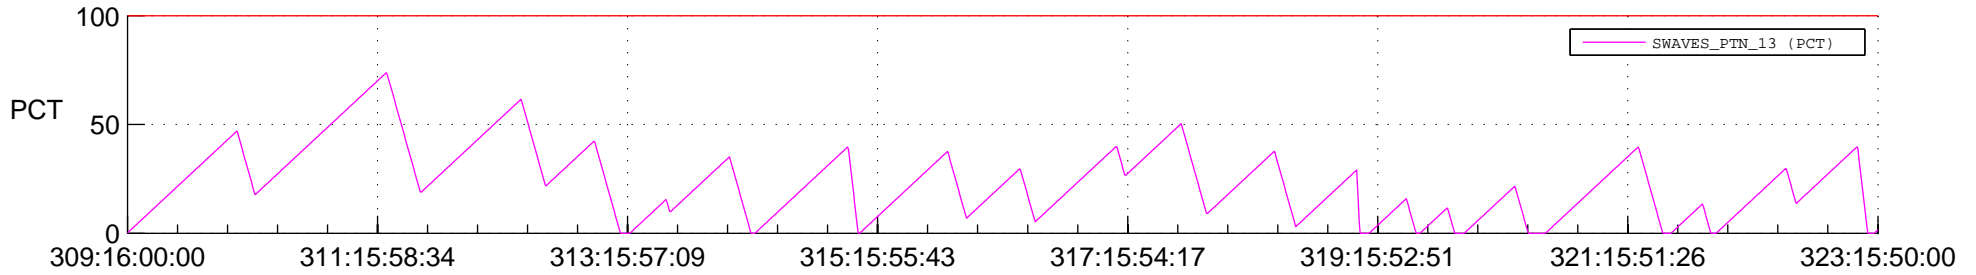

STEREO BEHIND SSR PCT Full Prediction

SWAVES_Percent_Full_Prediction

IMPACT_Percent_Full_Prediction

PLASTIC_Percent_Full_Prediction

Spacecraft_DownLink_Rate

Ground Time (2013:309:16:00:00.000 -2013:323:15:50:00.000)