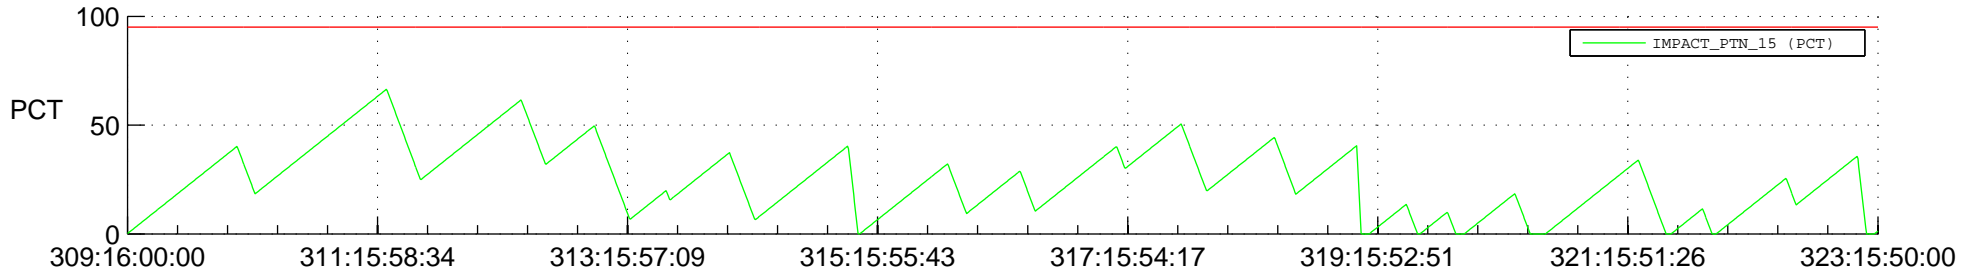

STEREO BEHIND SSR PCT Full Prediction

SWAVES_Percent_Full_Prediction

IMPACT_Percent_Full_Prediction

PLASTIC_Percent_Full_Prediction

Spacecraft_DownLink_Rate

Ground Time (2013:309:16:00:00.000 -2013:323:15:50:00.000)