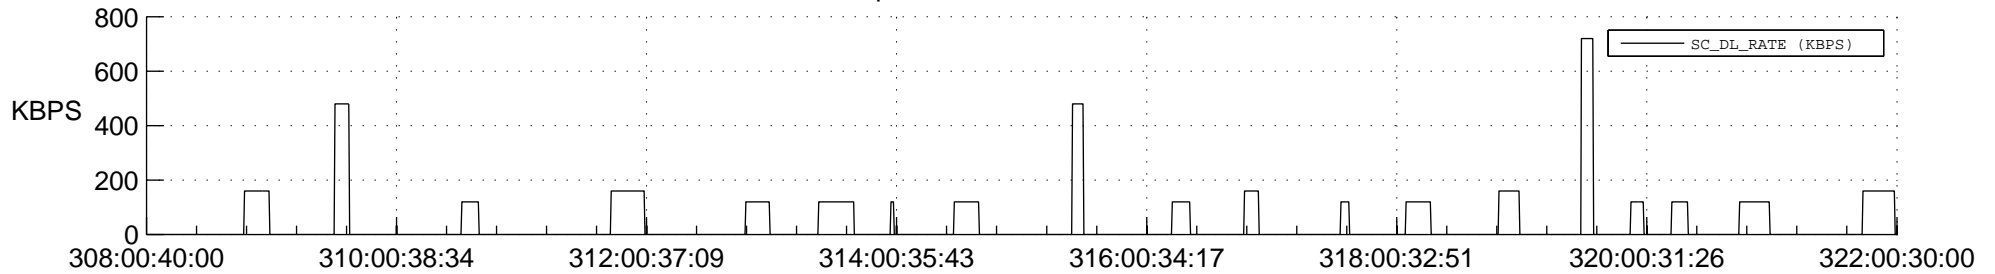

STEREO BEHIND SSR PCT Full Prediction

SWAVES_Percent_Full_Prediction

IMPACT_Percent_Full_Prediction

PLASTIC_Percent_Full_Prediction

Spacecraft_DownLink_Rate

Ground Time (2013:308:00:40:00.000 -2013:322:00:30:00.000)