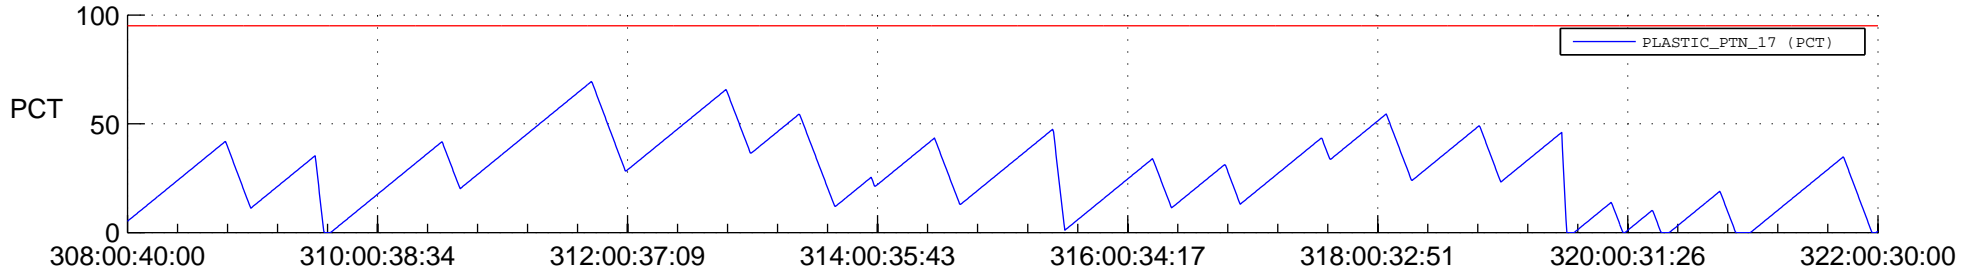

STEREO BEHIND SSR PCT Full Prediction

SWAVES_Percent_Full_Prediction

IMPACT_Percent_Full_Prediction

PLASTIC_Percent_Full_Prediction

Spacecraft_DownLink_Rate

Ground Time (2013:308:00:40:00.000 -2013:322:00:30:00.000)