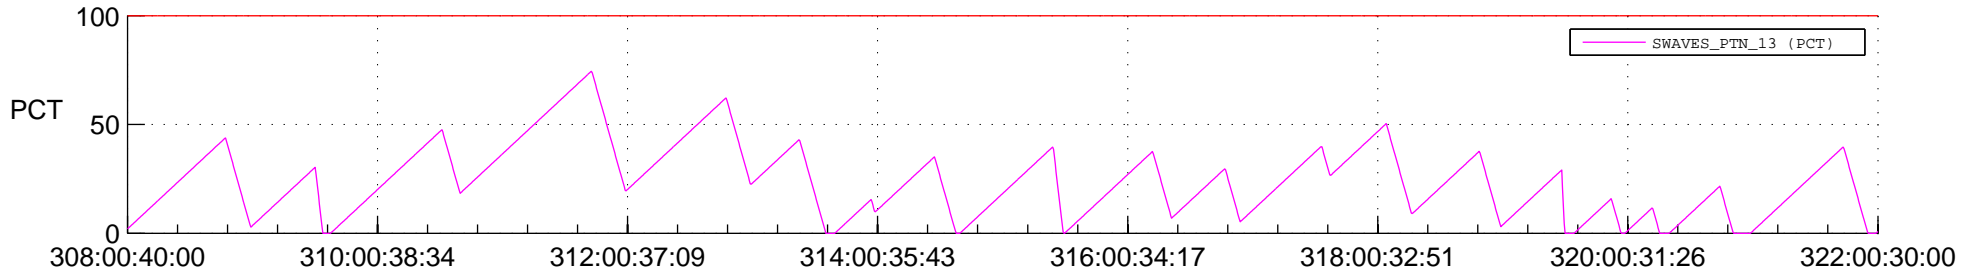

STEREO BEHIND SSR PCT Full Prediction

SWAVES_Percent_Full_Prediction

IMPACT_Percent_Full_Prediction

PLASTIC_Percent_Full_Prediction

Spacecraft_DownLink_Rate

Ground Time (2013:308:00:40:00.000 -2013:322:00:30:00.000)