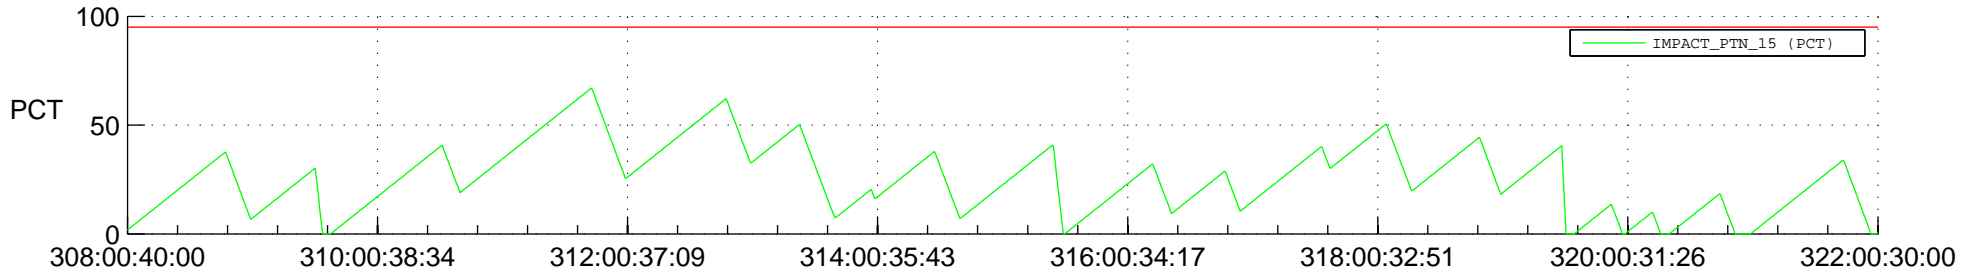

STEREO BEHIND SSR PCT Full Prediction

SWAVES_Percent_Full_Prediction

IMPACT_Percent_Full_Prediction

PLASTIC_Percent_Full_Prediction

Spacecraft_DownLink_Rate

Ground Time (2013:308:00:40:00.000 -2013:322:00:30:00.000)