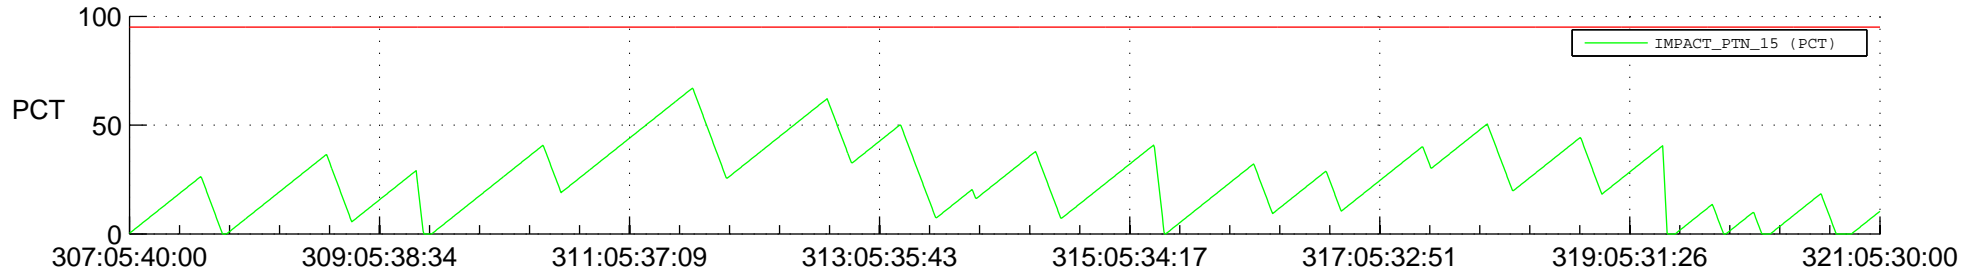

STEREO BEHIND SSR PCT Full Prediction

SWAVES_Percent_Full_Prediction

IMPACT_Percent_Full_Prediction

PLASTIC_Percent_Full_Prediction

Spacecraft_DownLink_Rate

Ground Time (2013:307:05:40:00.000 -2013:321:05:30:00.000)