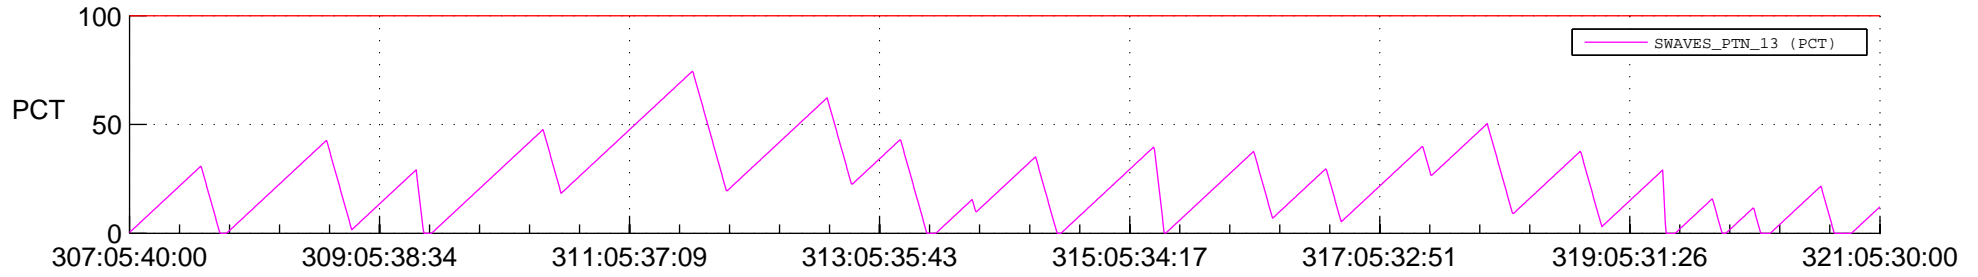

STEREO BEHIND SSR PCT Full Prediction

SWAVES_Percent_Full_Prediction

IMPACT_Percent_Full_Prediction

PLASTIC_Percent_Full_Prediction

Spacecraft_DownLink_Rate

Ground Time (2013:307:05:40:00.000 -2013:321:05:30:00.000)