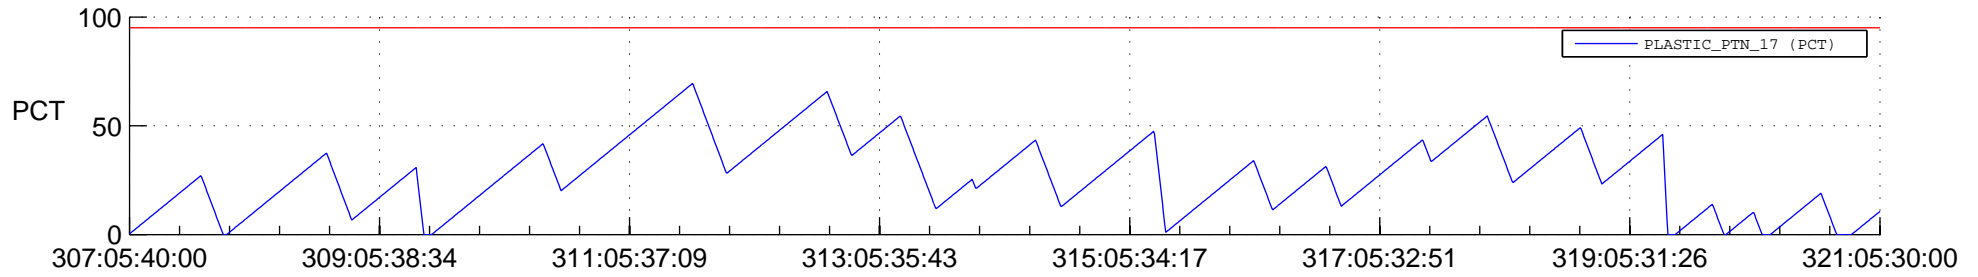

STEREO BEHIND SSR PCT Full Prediction

SWAVES_Percent_Full_Prediction

IMPACT_Percent_Full_Prediction

PLASTIC_Percent_Full_Prediction

Spacecraft_DownLink_Rate

Ground Time (2013:307:05:40:00.000 -2013:321:05:30:00.000)