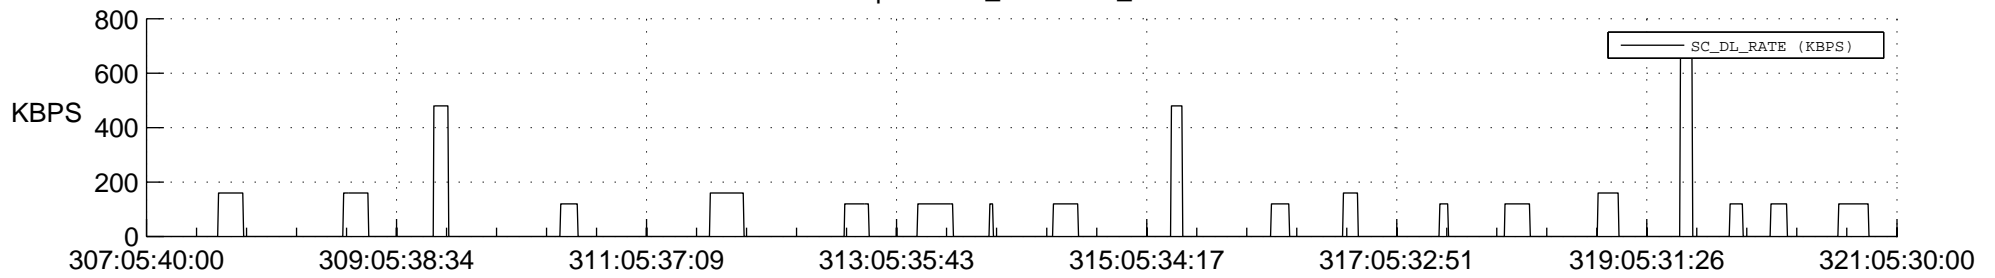

STEREO BEHIND SSR PCT Full Prediction

SWAVES_Percent_Full_Prediction

IMPACT_Percent_Full_Prediction

PLASTIC_Percent_Full_Prediction

Spacecraft_DownLink_Rate

Ground Time (2013:307:05:40:00.000 -2013:321:05:30:00.000)