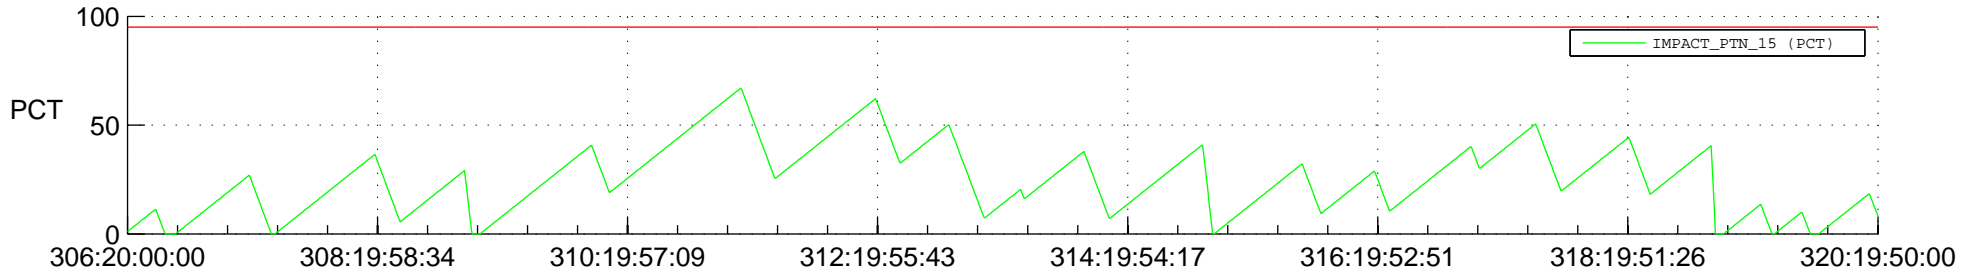

STEREO BEHIND SSR PCT Full Prediction

SWAVES_Percent_Full_Prediction

IMPACT_Percent_Full_Prediction

PLASTIC_Percent_Full_Prediction

Spacecraft_DownLink_Rate

Ground Time (2013:306:20:00:00.000 -2013:320:19:50:00.000)