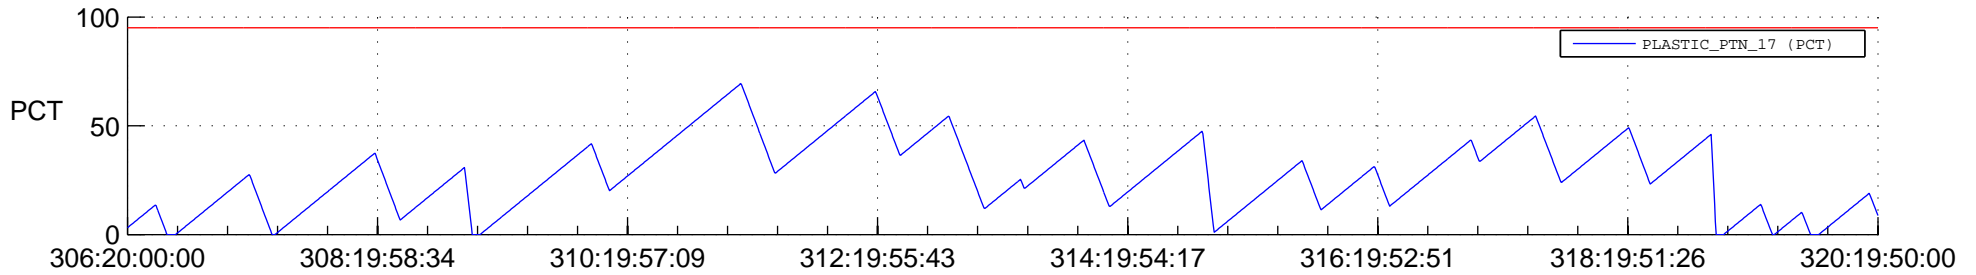

STEREO BEHIND SSR PCT Full Prediction

SWAVES_Percent_Full_Prediction

IMPACT_Percent_Full_Prediction

PLASTIC_Percent_Full_Prediction

Spacecraft_DownLink_Rate

Ground Time (2013:306:20:00:00.000 -2013:320:19:50:00.000)