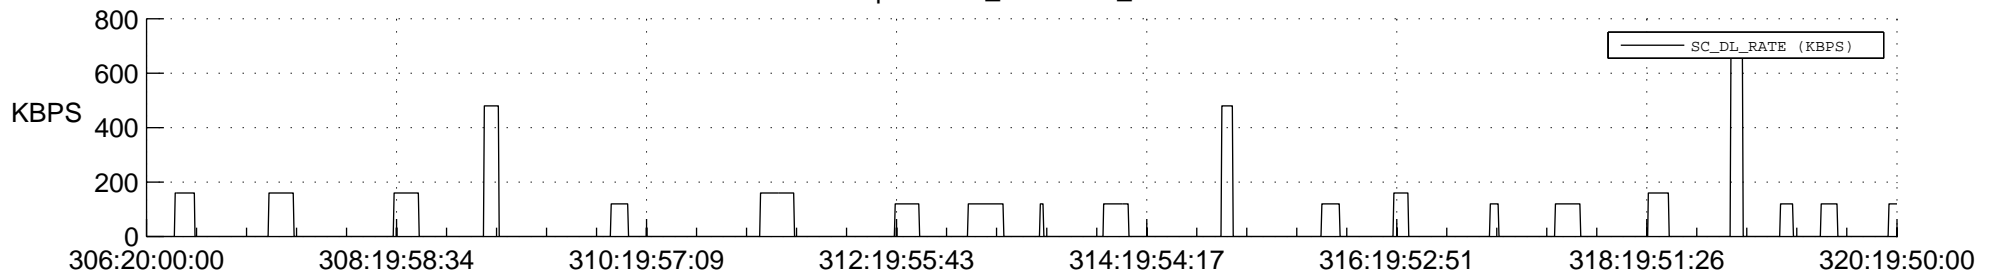

STEREO BEHIND SSR PCT Full Prediction

SWAVES_Percent_Full_Prediction

IMPACT_Percent_Full_Prediction

PLASTIC_Percent_Full_Prediction

Spacecraft_DownLink_Rate

Ground Time (2013:306:20:00:00.000 -2013:320:19:50:00.000)