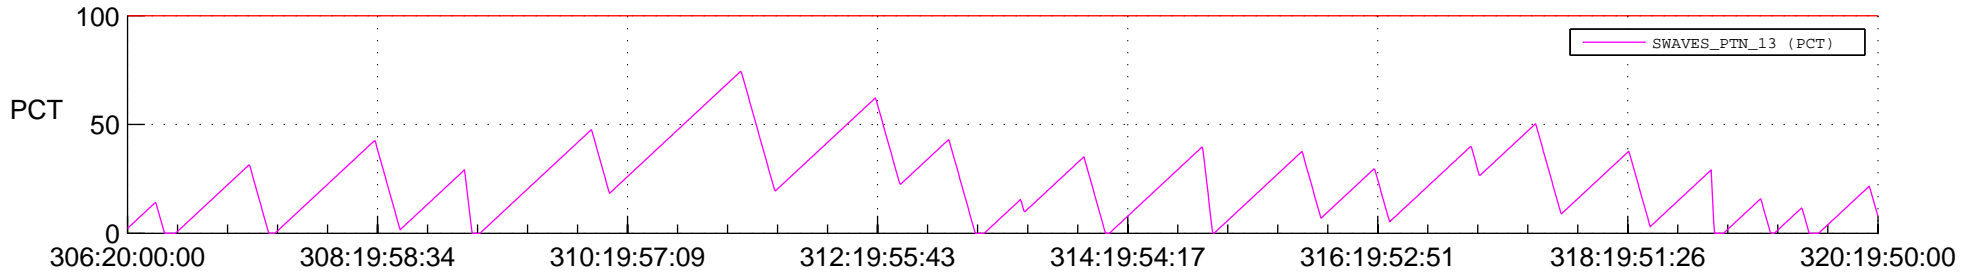

STEREO BEHIND SSR PCT Full Prediction

SWAVES_Percent_Full_Prediction

IMPACT_Percent_Full_Prediction

PLASTIC_Percent_Full_Prediction

Spacecraft_DownLink_Rate

Ground Time (2013:306:20:00:00.000 -2013:320:19:50:00.000)