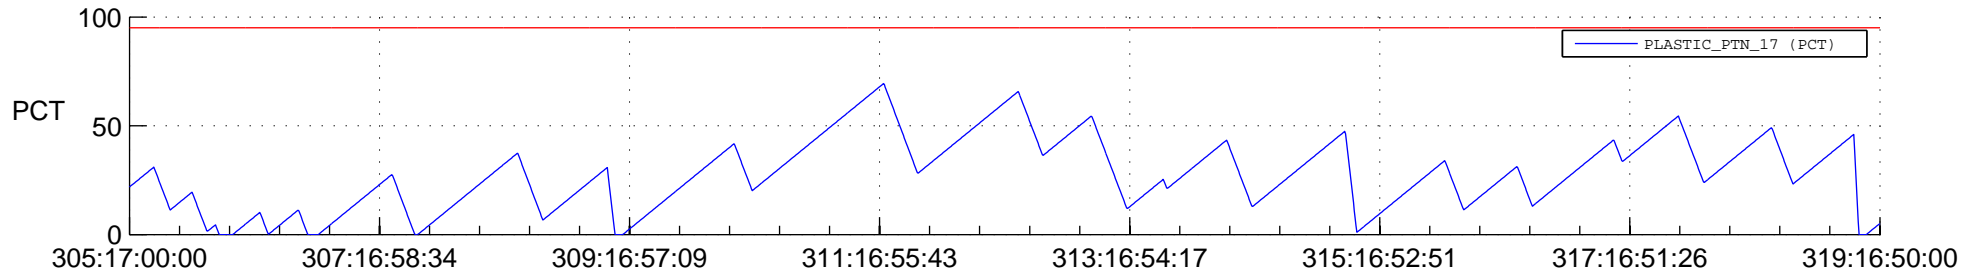

STEREO BEHIND SSR PCT Full Prediction

SWAVES_Percent_Full_Prediction

IMPACT_Percent_Full_Prediction

PLASTIC_Percent_Full_Prediction

Spacecraft_DownLink_Rate