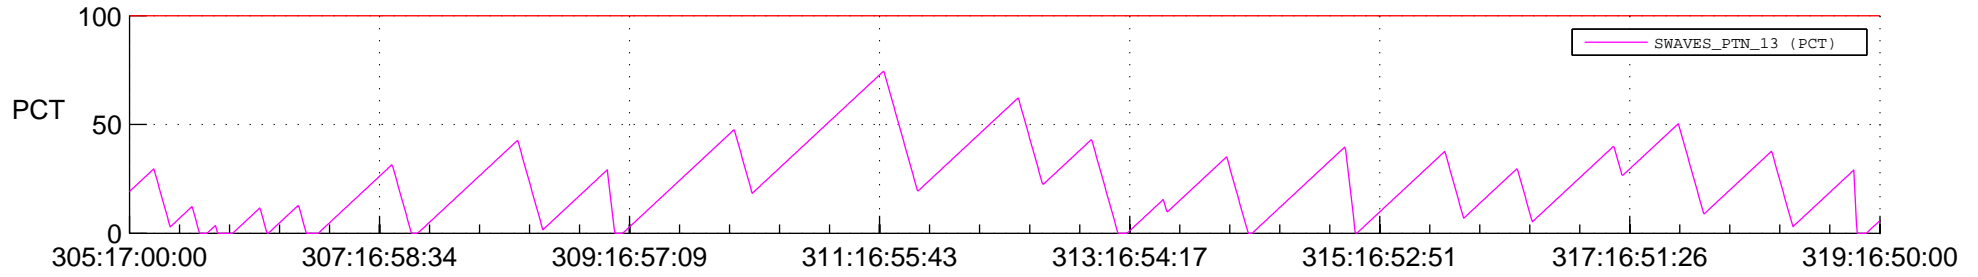

STEREO BEHIND SSR PCT Full Prediction

SWAVES_Percent_Full_Prediction

IMPACT_Percent_Full_Prediction

PLASTIC_Percent_Full_Prediction

Spacecraft_DownLink_Rate