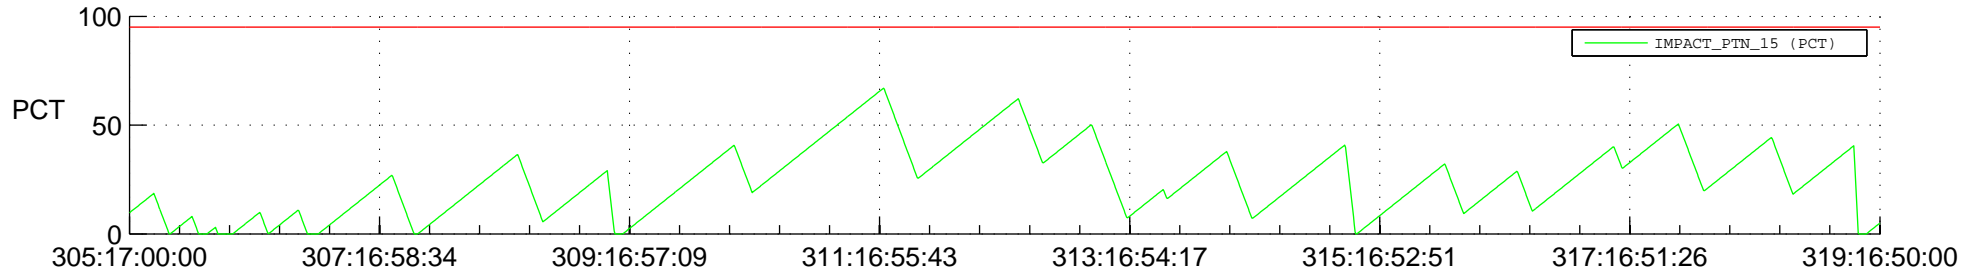

STEREO BEHIND SSR PCT Full Prediction

SWAVES_Percent_Full_Prediction

IMPACT_Percent_Full_Prediction

PLASTIC_Percent_Full_Prediction

Spacecraft_DownLink_Rate