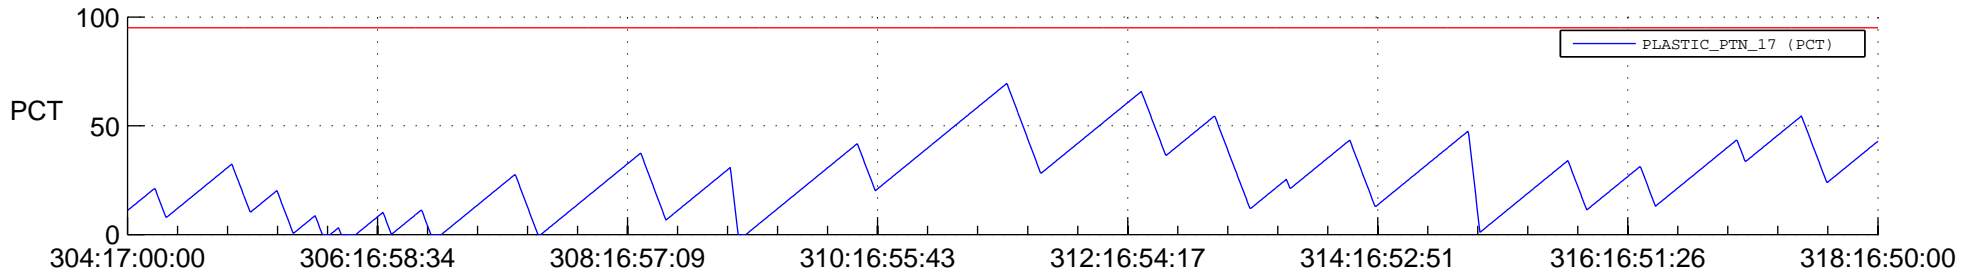

STEREO BEHIND SSR PCT Full Prediction

SWAVES_Percent_Full_Prediction

IMPACT_Percent_Full_Prediction

PLASTIC_Percent_Full_Prediction

Spacecraft_DownLink_Rate

Ground Time (2013:304:17:00:00.000 -2013:318:16:50:00.000)