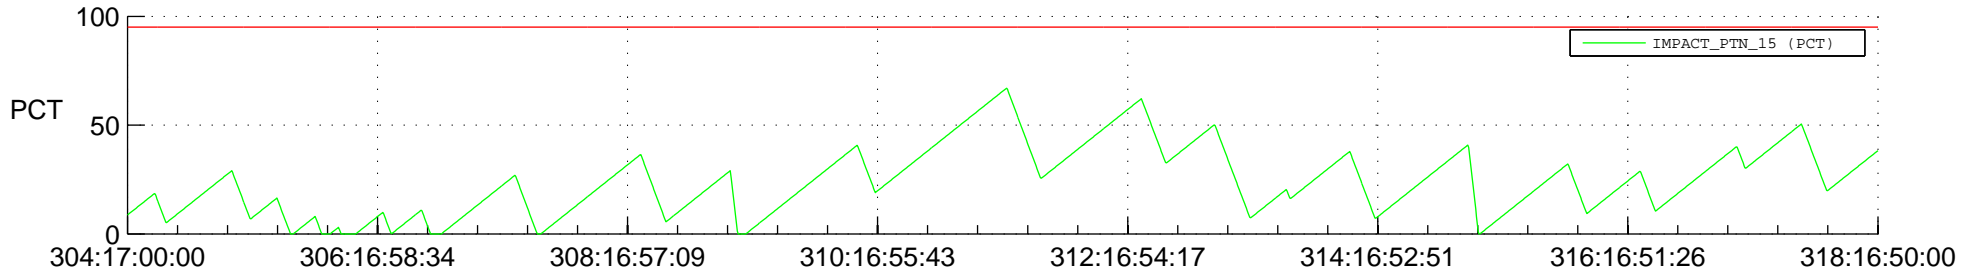

STEREO BEHIND SSR PCT Full Prediction

SWAVES_Percent_Full_Prediction

IMPACT_Percent_Full_Prediction

PLASTIC_Percent_Full_Prediction

Spacecraft_DownLink_Rate

Ground Time (2013:304:17:00:00.000 -2013:318:16:50:00.000)