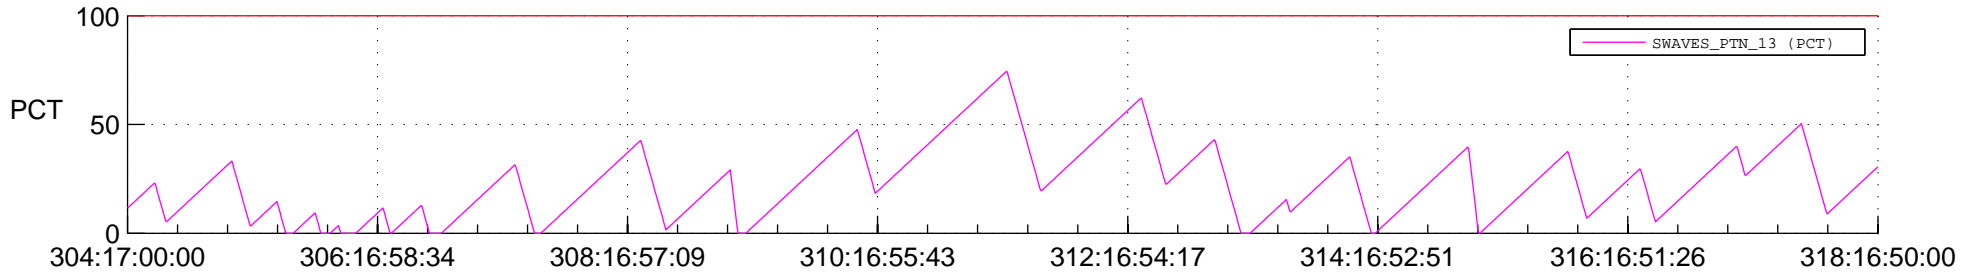

STEREO BEHIND SSR PCT Full Prediction

SWAVES_Percent_Full_Prediction

IMPACT_Percent_Full_Prediction

PLASTIC_Percent_Full_Prediction

Spacecraft_DownLink_Rate

Ground Time (2013:304:17:00:00.000 -2013:318:16:50:00.000)