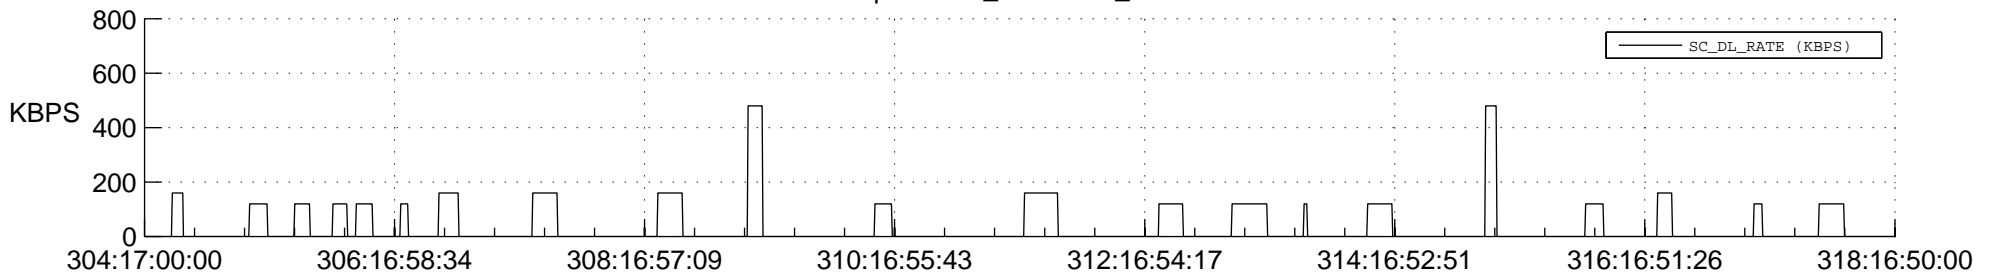

STEREO BEHIND SSR PCT Full Prediction

SWAVES_Percent_Full_Prediction

IMPACT_Percent_Full_Prediction

PLASTIC_Percent_Full_Prediction

Spacecraft_DownLink_Rate

Ground Time (2013:304:17:00:00.000 -2013:318:16:50:00.000)