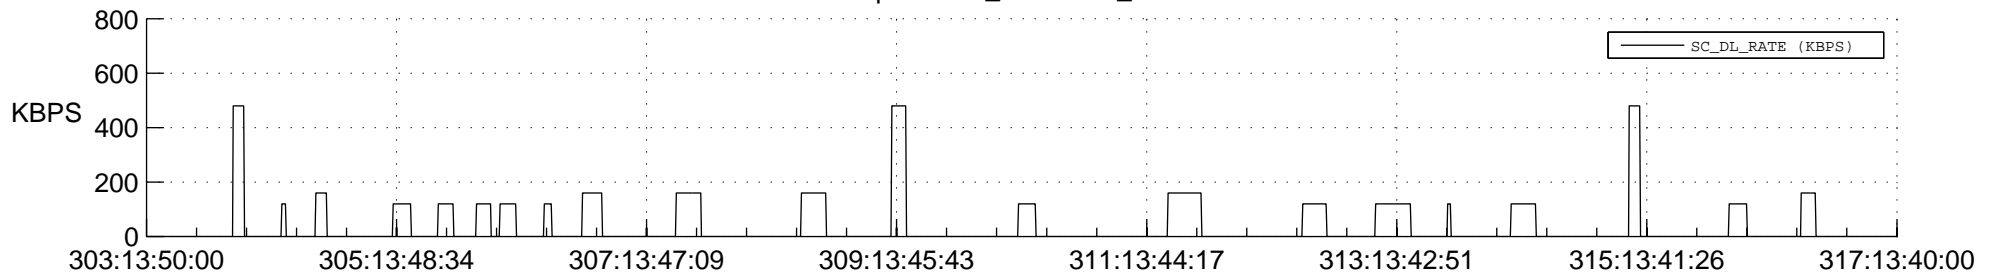

STEREO BEHIND SSR PCT Full Prediction

SWAVES_Percent_Full_Prediction

IMPACT_Percent_Full_Prediction

PLASTIC_Percent_Full_Prediction

Spacecraft_DownLink_Rate

Ground Time (2013:303:13:50:00.000 -2013:317:13:40:00.000)