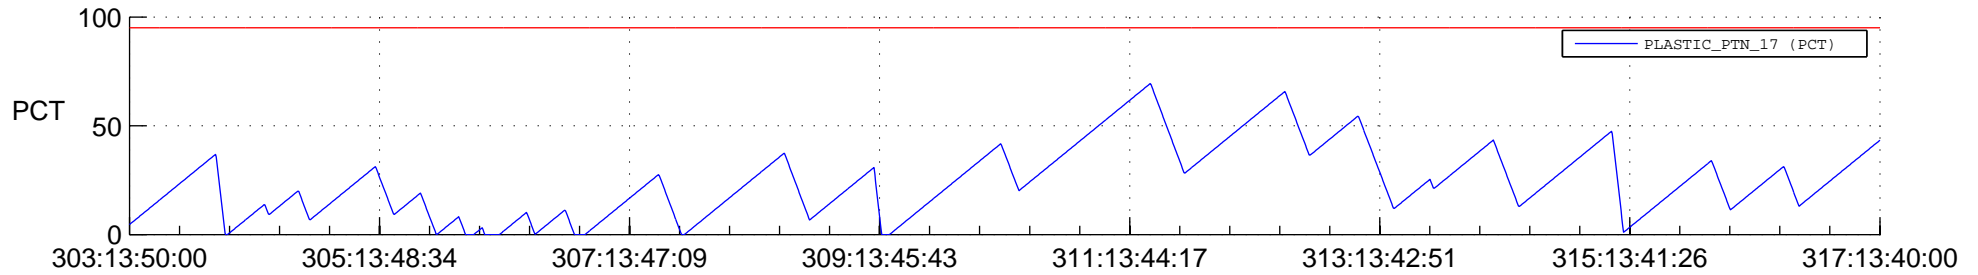

STEREO BEHIND SSR PCT Full Prediction

SWAVES_Percent_Full_Prediction

IMPACT_Percent_Full_Prediction

PLASTIC_Percent_Full_Prediction

Spacecraft_DownLink_Rate

Ground Time (2013:303:13:50:00.000 -2013:317:13:40:00.000)