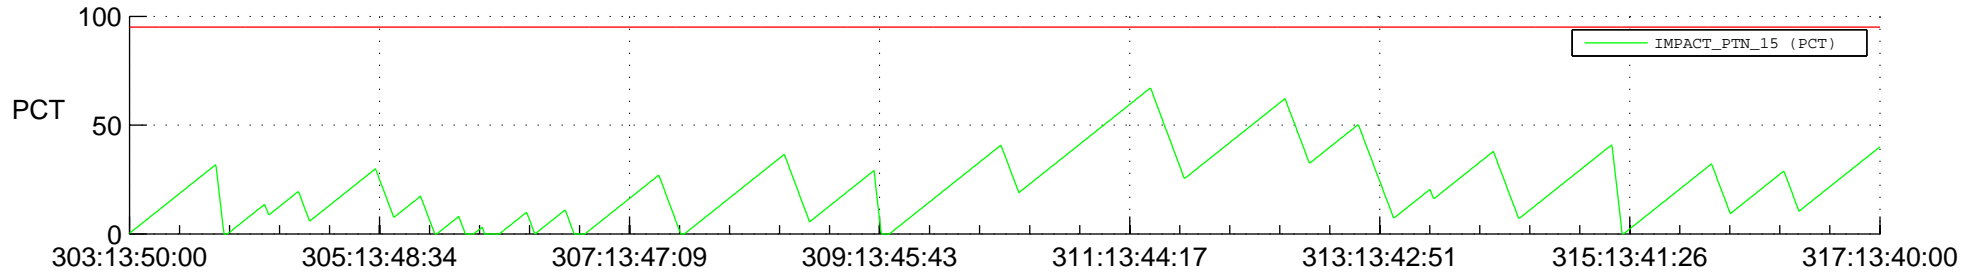

STEREO BEHIND SSR PCT Full Prediction

SWAVES_Percent_Full_Prediction

IMPACT_Percent_Full_Prediction

PLASTIC_Percent_Full_Prediction

Spacecraft_DownLink_Rate

Ground Time (2013:303:13:50:00.000 -2013:317:13:40:00.000)