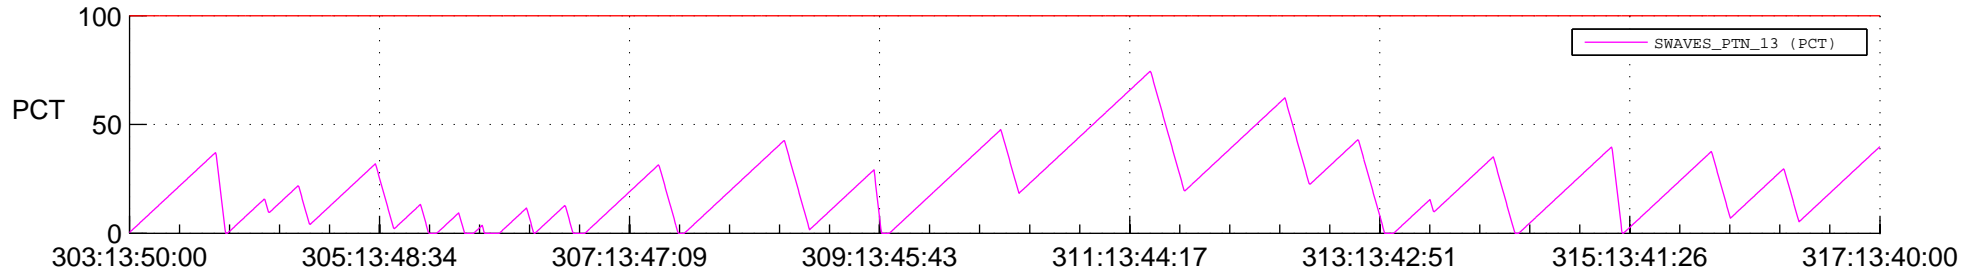

STEREO BEHIND SSR PCT Full Prediction

SWAVES_Percent_Full_Prediction

IMPACT_Percent_Full_Prediction

PLASTIC_Percent_Full_Prediction

Spacecraft_DownLink_Rate

Ground Time (2013:303:13:50:00.000 -2013:317:13:40:00.000)