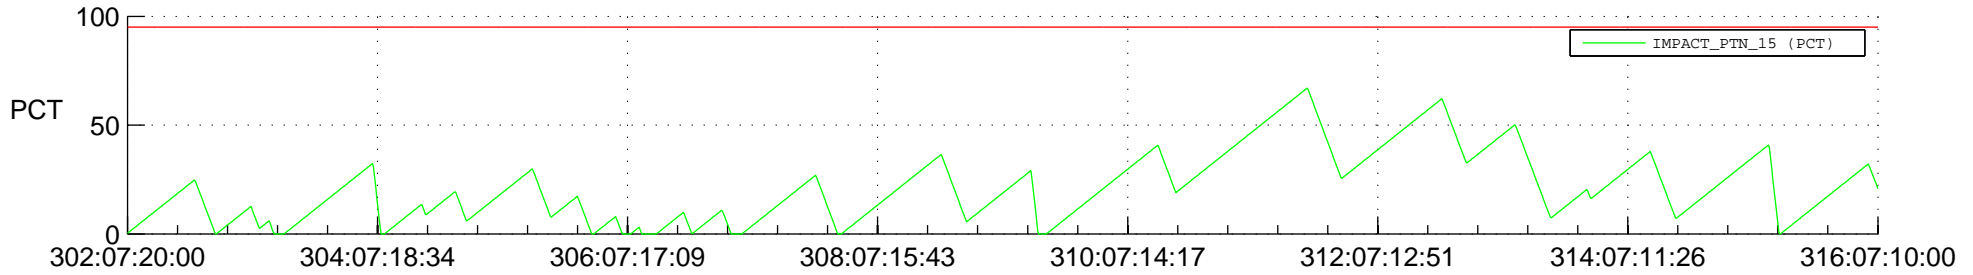

STEREO BEHIND SSR PCT Full Prediction

SWAVES_Percent_Full_Prediction

IMPACT_Percent_Full_Prediction

PLASTIC_Percent_Full_Prediction

Spacecraft_DownLink_Rate

Ground Time (2013:302:07:20:00.000 -2013:316:07:10:00.000)