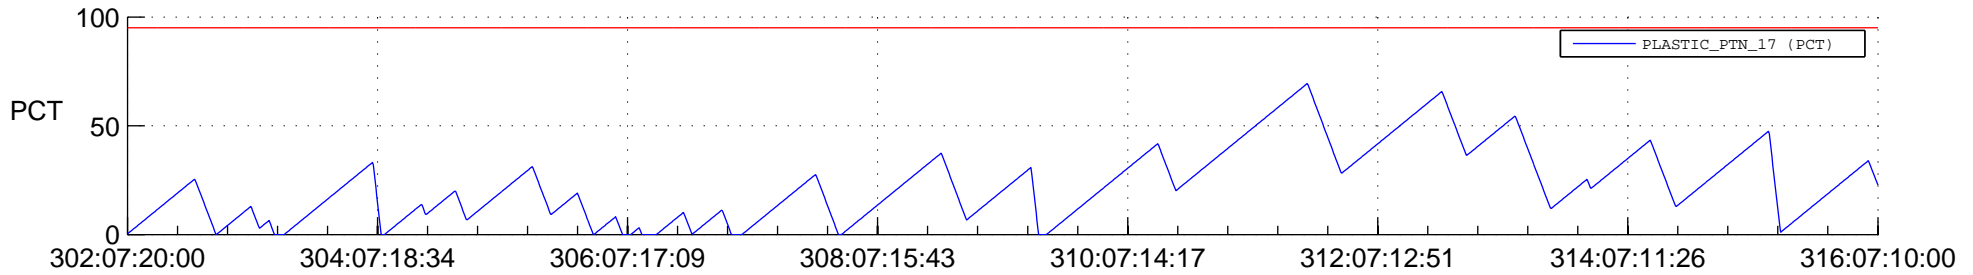

STEREO BEHIND SSR PCT Full Prediction

SWAVES_Percent_Full_Prediction

IMPACT_Percent_Full_Prediction

PLASTIC_Percent_Full_Prediction

Spacecraft_DownLink_Rate

Ground Time (2013:302:07:20:00.000 -2013:316:07:10:00.000)