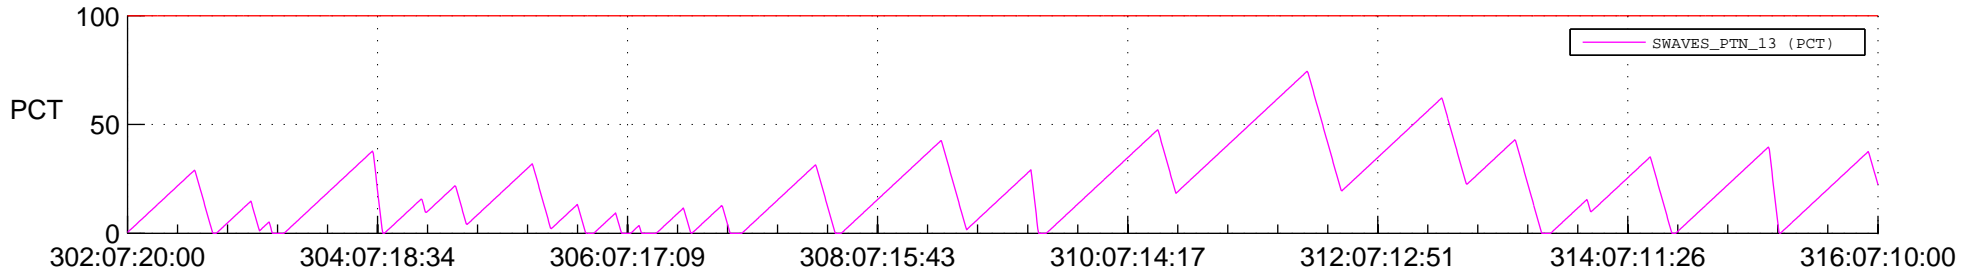

STEREO BEHIND SSR PCT Full Prediction

SWAVES_Percent_Full_Prediction

IMPACT_Percent_Full_Prediction

PLASTIC_Percent_Full_Prediction

Spacecraft_DownLink_Rate

Ground Time (2013:302:07:20:00.000 -2013:316:07:10:00.000)