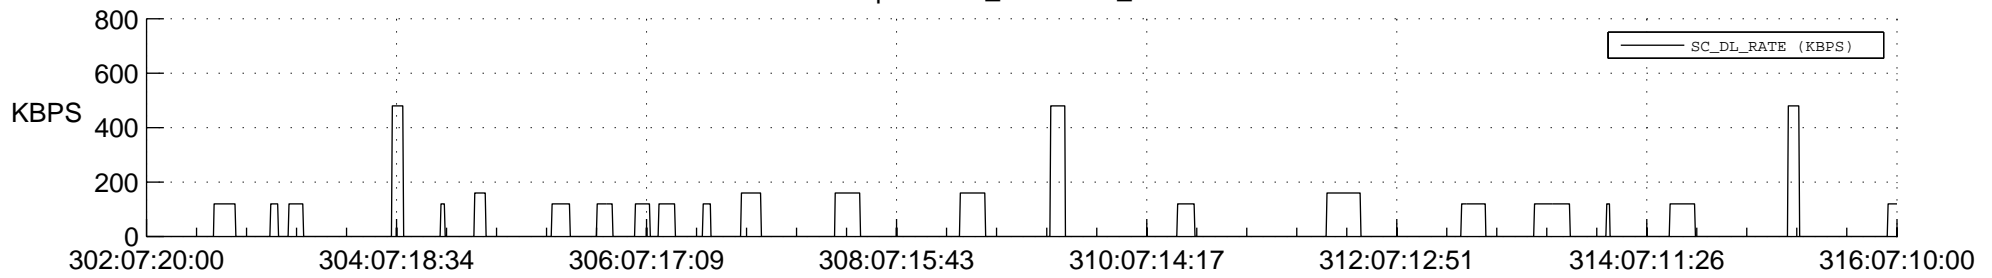

STEREO BEHIND SSR PCT Full Prediction

SWAVES_Percent_Full_Prediction

IMPACT_Percent_Full_Prediction

PLASTIC_Percent_Full_Prediction

Spacecraft_DownLink_Rate

Ground Time (2013:302:07:20:00.000 -2013:316:07:10:00.000)