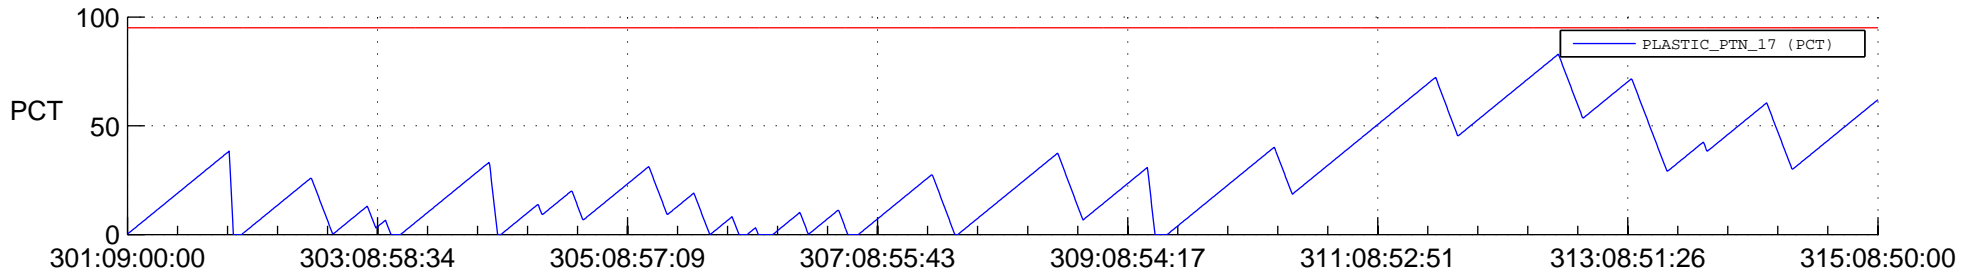

STEREO BEHIND SSR PCT Full Prediction

SWAVES_Percent_Full_Prediction

IMPACT_Percent_Full_Prediction

PLASTIC_Percent_Full_Prediction

Spacecraft_DownLink_Rate

Ground Time (2013:301:09:00:00.000 -2013:315:08:50:00.000)