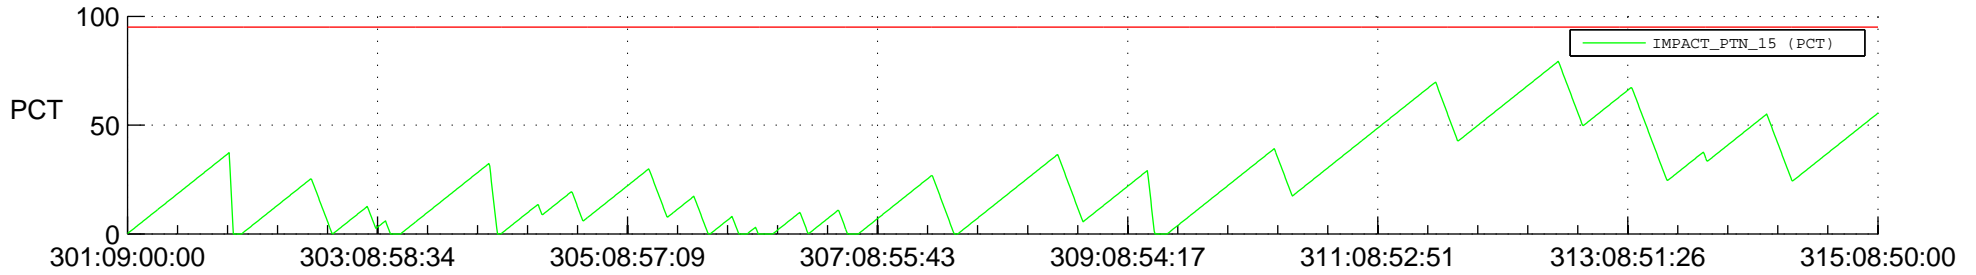

STEREO BEHIND SSR PCT Full Prediction

SWAVES_Percent_Full_Prediction

IMPACT_Percent_Full_Prediction

PLASTIC_Percent_Full_Prediction

Spacecraft_DownLink_Rate

Ground Time (2013:301:09:00:00.000 -2013:315:08:50:00.000)