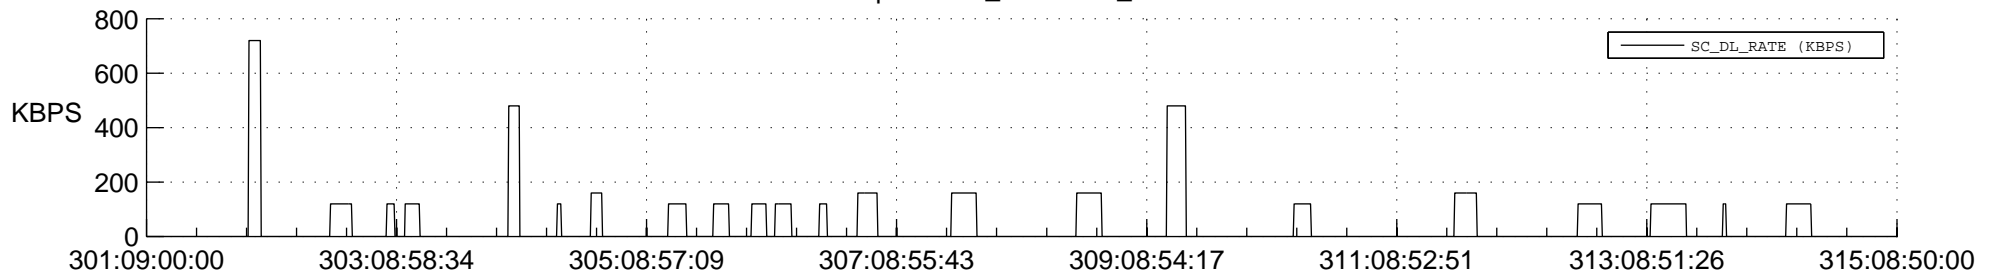

STEREO BEHIND SSR PCT Full Prediction

SWAVES_Percent_Full_Prediction

IMPACT_Percent_Full_Prediction

PLASTIC_Percent_Full_Prediction

Spacecraft_DownLink_Rate

Ground Time (2013:301:09:00:00.000 -2013:315:08:50:00.000)