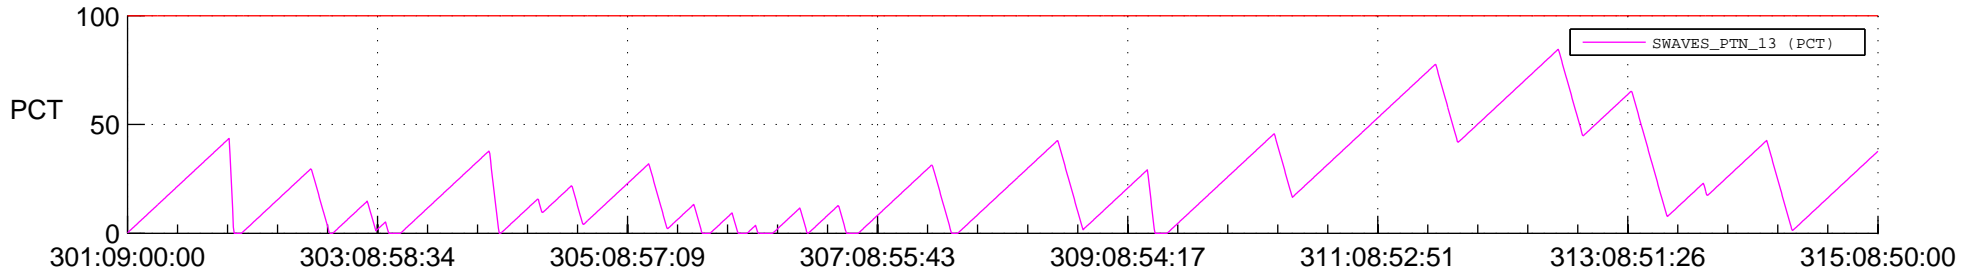

STEREO BEHIND SSR PCT Full Prediction

SWAVES_Percent_Full_Prediction

IMPACT_Percent_Full_Prediction

PLASTIC_Percent_Full_Prediction

Spacecraft_DownLink_Rate

Ground Time (2013:301:09:00:00.000 -2013:315:08:50:00.000)