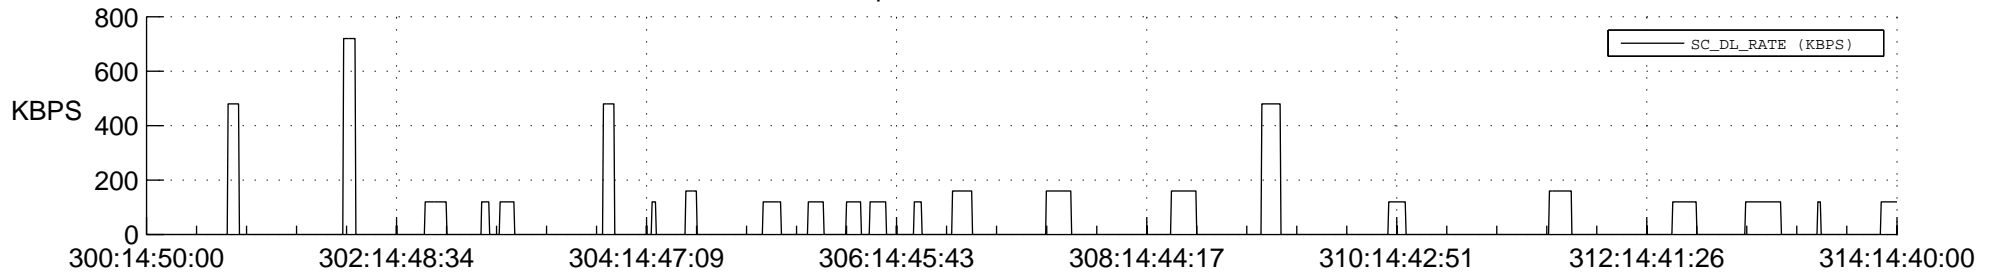

STEREO BEHIND SSR PCT Full Prediction

SWAVES_Percent_Full_Prediction

IMPACT_Percent_Full_Prediction

PLASTIC_Percent_Full_Prediction

Spacecraft_DownLink_Rate

Ground Time (2013:300:14:50:00.000 -2013:314:14:40:00.000)