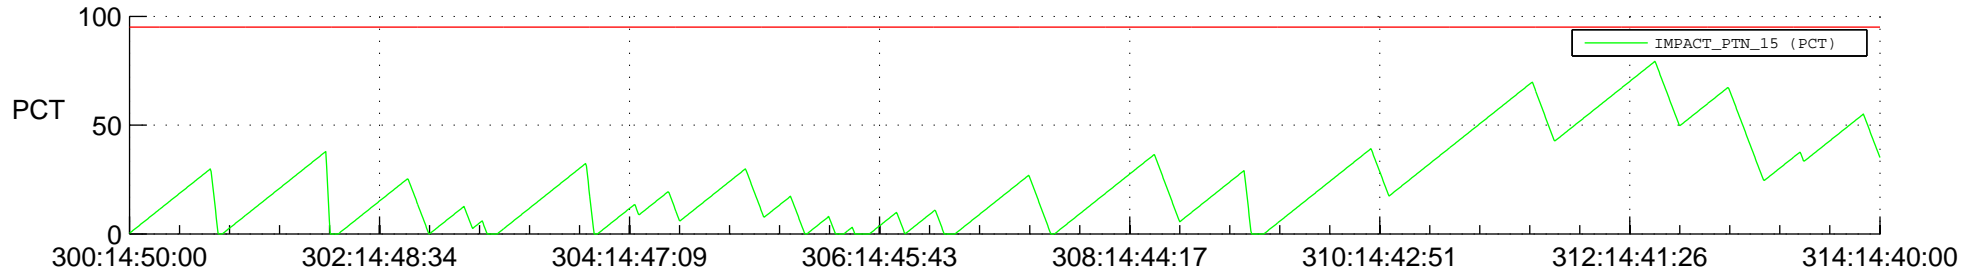

STEREO BEHIND SSR PCT Full Prediction

SWAVES_Percent_Full_Prediction

IMPACT_Percent_Full_Prediction

PLASTIC_Percent_Full_Prediction

Spacecraft_DownLink_Rate

Ground Time (2013:300:14:50:00.000 -2013:314:14:40:00.000)