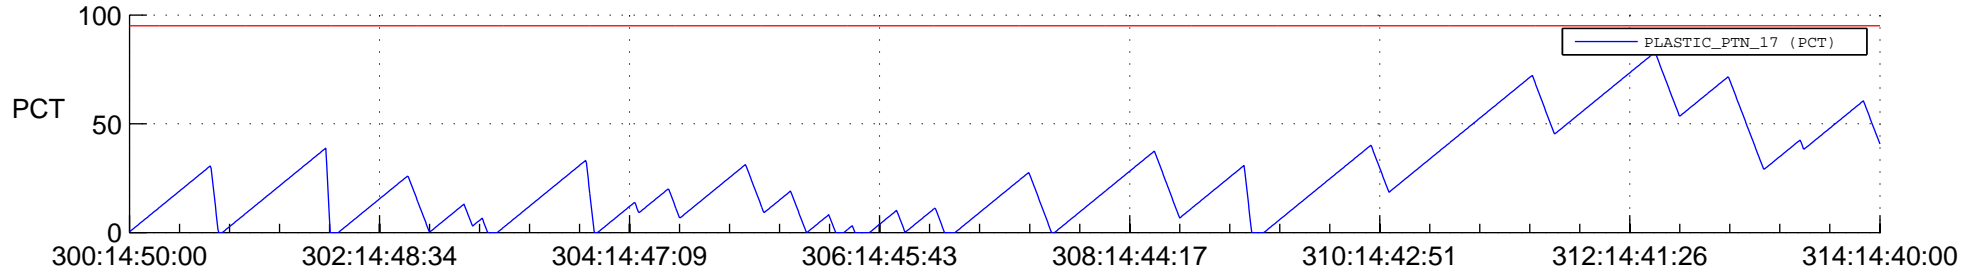

STEREO BEHIND SSR PCT Full Prediction

SWAVES_Percent_Full_Prediction

IMPACT_Percent_Full_Prediction

PLASTIC_Percent_Full_Prediction

Spacecraft_DownLink_Rate

Ground Time (2013:300:14:50:00.000 -2013:314:14:40:00.000)