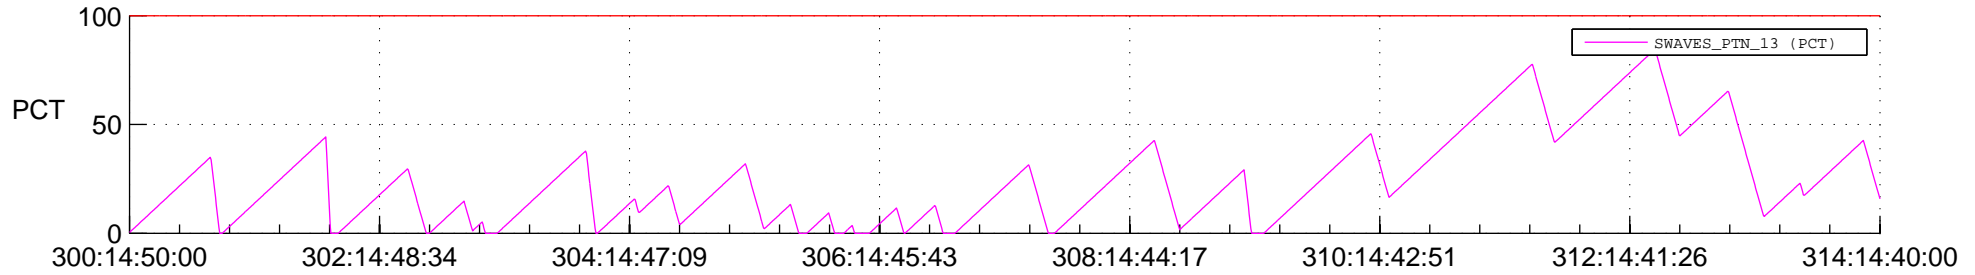

STEREO BEHIND SSR PCT Full Prediction

SWAVES_Percent_Full_Prediction

IMPACT_Percent_Full_Prediction

PLASTIC_Percent_Full_Prediction

Spacecraft_DownLink_Rate

Ground Time (2013:300:14:50:00.000 -2013:314:14:40:00.000)