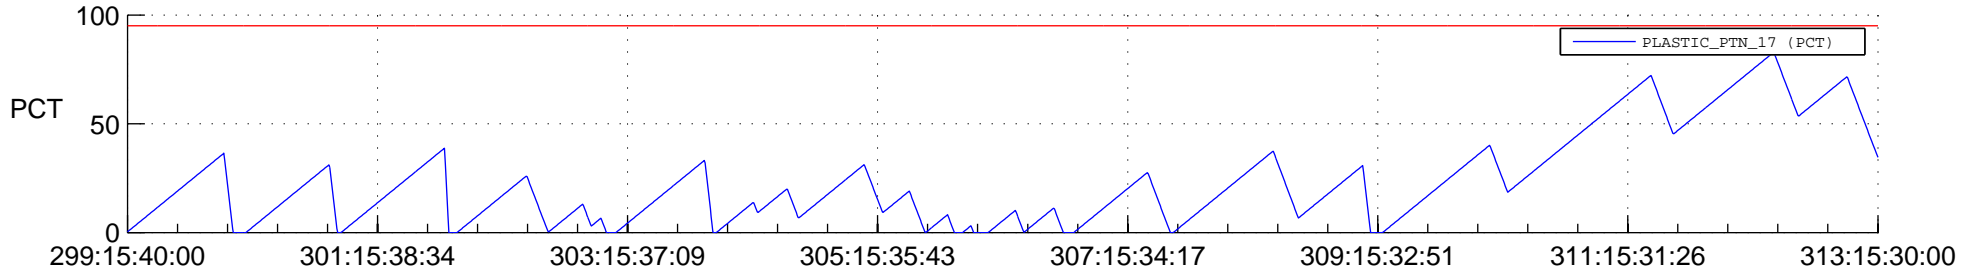

STEREO BEHIND SSR PCT Full Prediction

SWAVES_Percent_Full_Prediction

IMPACT_Percent_Full_Prediction

PLASTIC_Percent_Full_Prediction

Spacecraft_DownLink_Rate

Ground Time (2013:299:15:40:00.000 -2013:313:15:30:00.000)