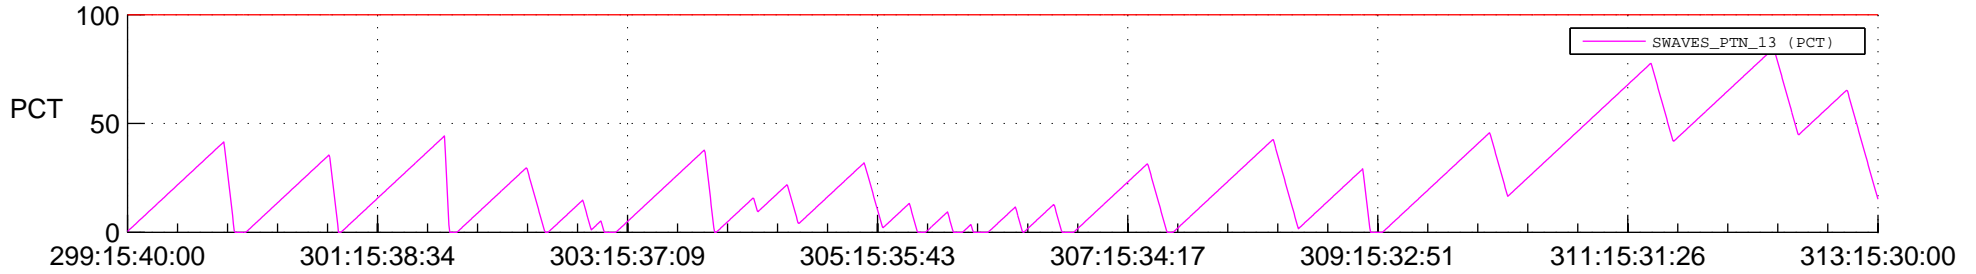

STEREO BEHIND SSR PCT Full Prediction

SWAVES_Percent_Full_Prediction

IMPACT_Percent_Full_Prediction

PLASTIC_Percent_Full_Prediction

Spacecraft_DownLink_Rate

Ground Time (2013:299:15:40:00.000 -2013:313:15:30:00.000)