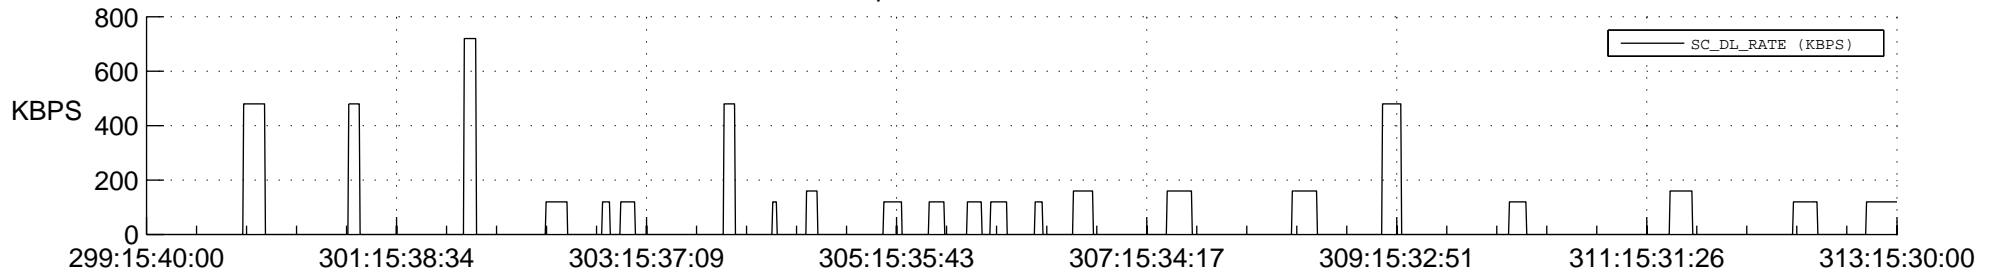

STEREO BEHIND SSR PCT Full Prediction

SWAVES_Percent_Full_Prediction

IMPACT_Percent_Full_Prediction

PLASTIC_Percent_Full_Prediction

Spacecraft_DownLink_Rate

Ground Time (2013:299:15:40:00.000 -2013:313:15:30:00.000)