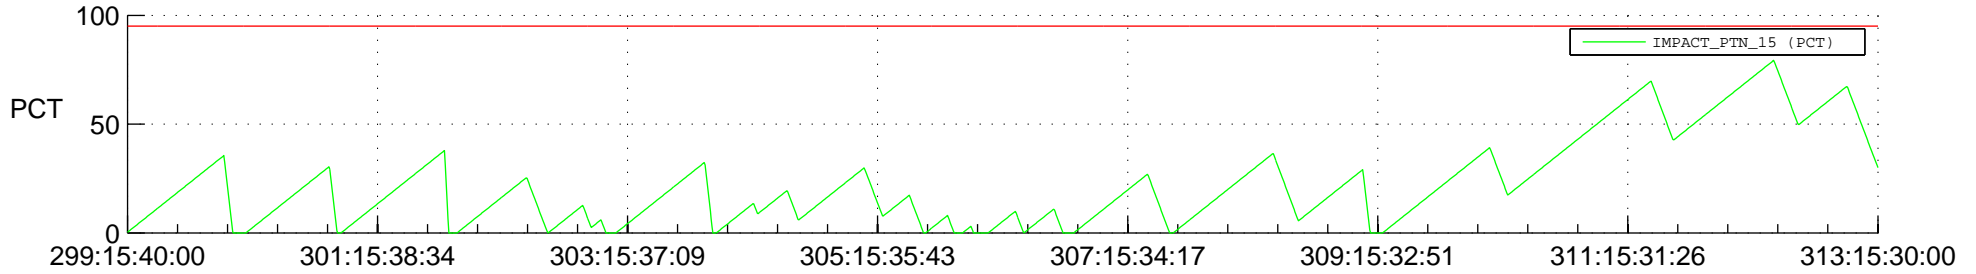

STEREO BEHIND SSR PCT Full Prediction

SWAVES_Percent_Full_Prediction

IMPACT_Percent_Full_Prediction

PLASTIC_Percent_Full_Prediction

Spacecraft_DownLink_Rate

Ground Time (2013:299:15:40:00.000 -2013:313:15:30:00.000)