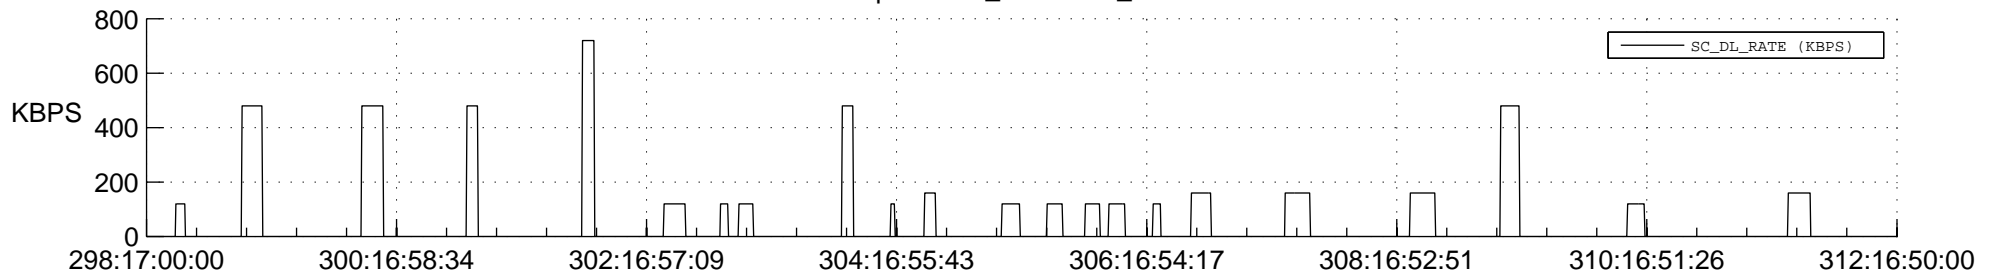

STEREO BEHIND SSR PCT Full Prediction

SWAVES_Percent_Full_Prediction

IMPACT_Percent_Full_Prediction

PLASTIC_Percent_Full_Prediction

Spacecraft_DownLink_Rate

Ground Time (2013:298:17:00:00.000 -2013:312:16:50:00.000)