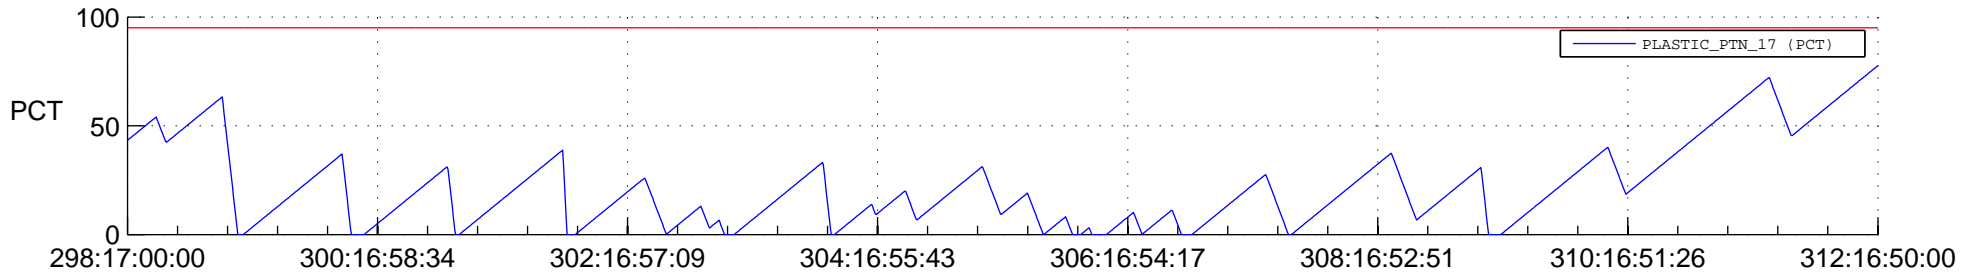

STEREO BEHIND SSR PCT Full Prediction

SWAVES_Percent_Full_Prediction

IMPACT_Percent_Full_Prediction

PLASTIC_Percent_Full_Prediction

Spacecraft_DownLink_Rate

Ground Time (2013:298:17:00:00.000 -2013:312:16:50:00.000)