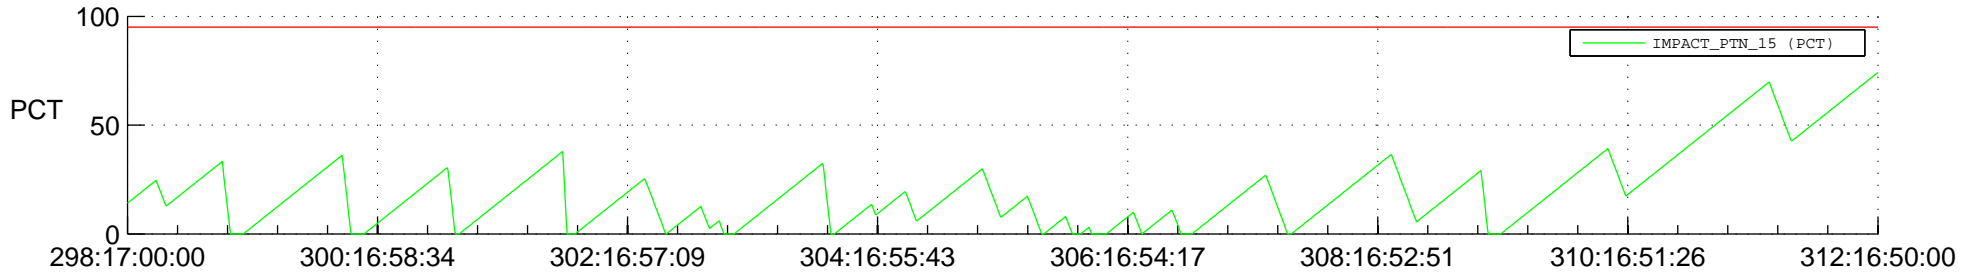

STEREO BEHIND SSR PCT Full Prediction

SWAVES_Percent_Full_Prediction

IMPACT_Percent_Full_Prediction

PLASTIC_Percent_Full_Prediction

Spacecraft_DownLink_Rate

Ground Time (2013:298:17:00:00.000 -2013:312:16:50:00.000)