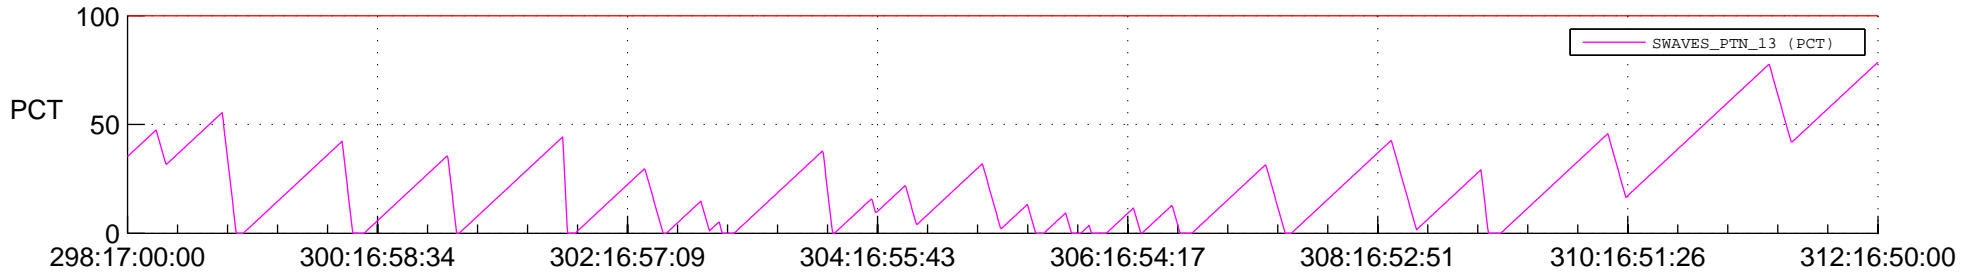

STEREO BEHIND SSR PCT Full Prediction

SWAVES_Percent_Full_Prediction

IMPACT_Percent_Full_Prediction

PLASTIC_Percent_Full_Prediction

Spacecraft_DownLink_Rate

Ground Time (2013:298:17:00:00.000 -2013:312:16:50:00.000)